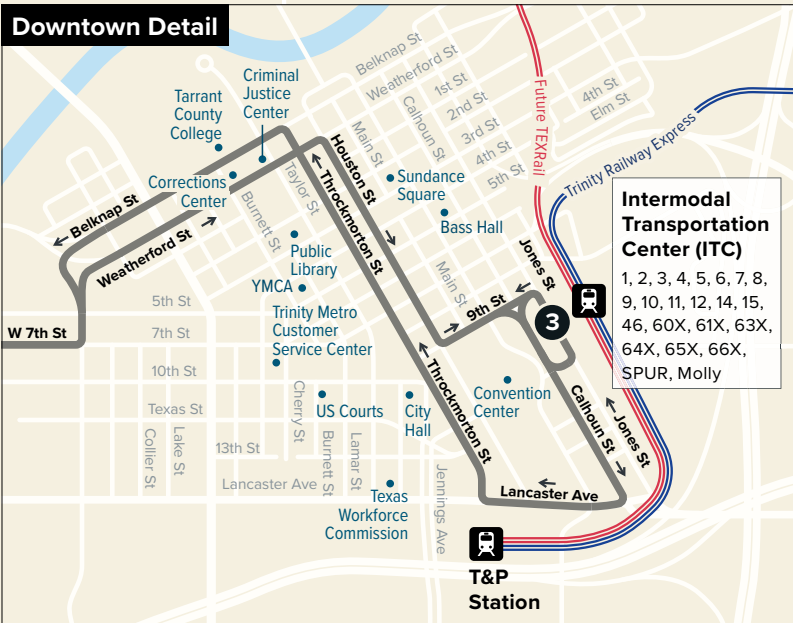

Bailey

10

Map Key

- Route Line
- Scheduled Timepoint
- Transfer Center
- Transfer to other buses
- Rail Station

Weekdays

To Downtown

Sondra & Bailey ①	Carroll & Weisenberger ②	ITC Station ③
5:47	5:56	6:15
6:47	6:56	7:15
7:47	7:56	8:15
8:47	8:56	9:15
9:47	9:56	10:15
10:47	10:56	11:15
11:47	11:56	12:15
12:47	12:56	1:15
1:47	1:56	2:15
2:47	2:56	3:15
3:47	3:56	4:15
4:47	4:56	5:15
5:47	5:56	6:15
6:47	6:56	7:15

From Downtown

ITC Station ③	Carroll & Weisenberger ②	Sondra & Bailey ①
6:15	6:34	6:45
7:15	7:34	7:45
8:15	8:34	8:45
9:15	9:34	9:45
10:15	10:34	10:45
11:15	11:34	11:45
12:15	12:34	12:45
1:15	1:34	1:45
2:15	2:34	2:45
3:15	3:34	3:45
4:15	4:34	4:45
5:15	5:34	5:45
6:15	6:34	6:45
7:15	7:34	7:45

Weekends & Major Holidays

To Downtown

Sondra & Bailey ①	Carroll & Weisenberger ②	ITC Station ③
6:47	6:56	7:15
7:47	7:56	8:15
8:47	8:56	9:15
9:47	9:56	10:15
10:47	10:56	11:15
11:47	11:56	12:15
12:47	12:56	1:15
1:47	1:56	2:15
2:47	2:56	3:15
3:47	3:56	4:15
4:47	4:56	5:15
5:47	5:56	6:15
6:47	6:56	7:15

Weekends & Major Holidays

From Downtown

ITC Station ③	Carroll & Weisenberger ②	Sondra & Bailey ①
7:15	7:34	7:45
8:15	8:34	8:45
9:15	9:34	9:45
10:15	10:34	10:45
11:15	11:34	11:45
12:15	12:34	12:45
1:15	1:34	1:45
2:15	2:34	2:45
3:15	3:34	3:45
4:15	4:34	4:45
5:15	5:34	5:45
6:15	6:34	6:45
7:15	7:34	7:45