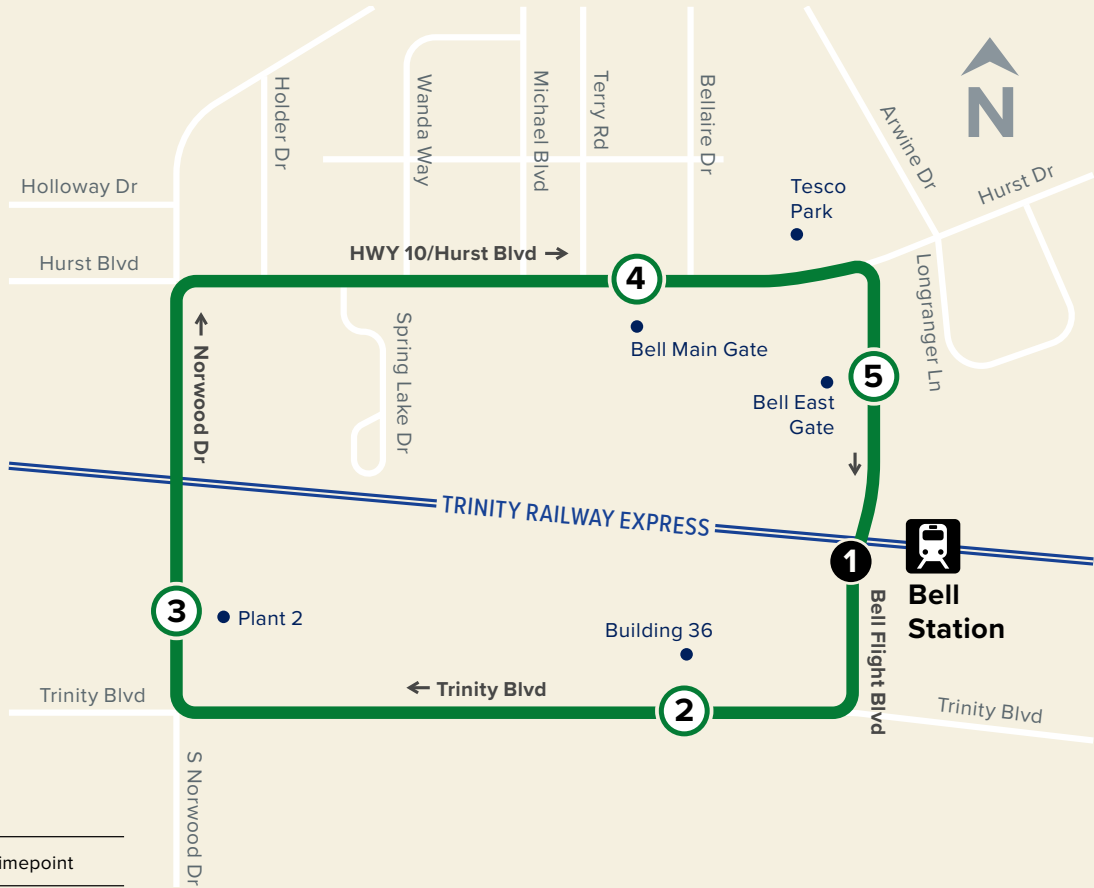

111

Bell

Map Key

-  Route Line
-  Scheduled Timepoint
-  Transfer Center
-  Rail Station

Weekdays

From TRE

Bell Station	East Gate	Building #36	Plant #2	Main Gate
1	5	2	3	4
6:13	6:16	6:19	6:22	6:27
6:43	6:46	6:49	6:52	6:57
7:13	7:16	7:19	7:22	7:27
7:43	7:46	7:49	7:52	7:57
8:13	8:16	8:19	8:22	8:27

Weekdays

To TRE

Building #36	Plant #2	Main Gate	East Gate	Bell Station
2	3	4	5	1
3:21	3:23	3:28	3:33	3:36
3:51	3:53	3:58	4:03	4:06
4:21	4:23	4:28	4:33	4:36
4:51	4:53	4:58	5:03	5:06
5:21	5:23	5:28	5:33	5:36

AM Times

PM Times

Route 111 has no service on Weekends or Major Holidays