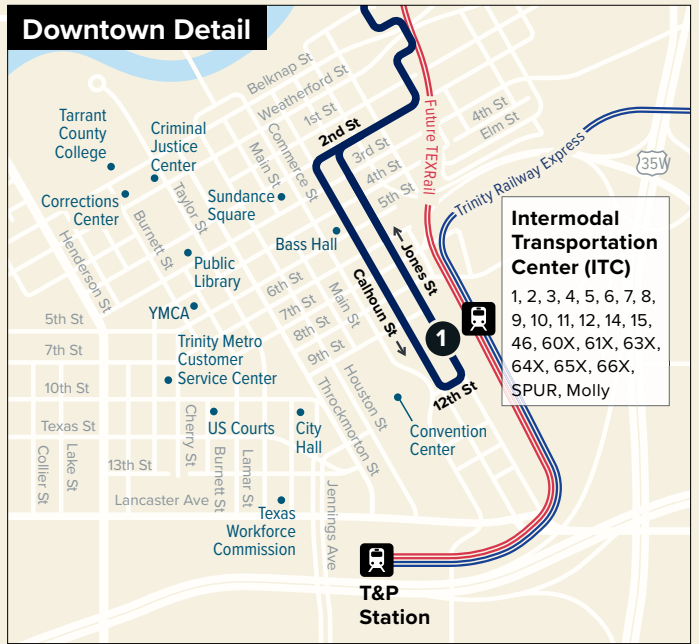

12

Samuels / Mercantile Center

Map Key

-  Route Line

-  Scheduled Timepoint

-  Transfer Center

-  Transfer to other buses

-  Rail Station

From Downtown

ITC Station	Samuels & Northside	North Side Transfer Center	28th Street & Decatur	Long & Deen	Tanacross & Beach
1	2	3	4	5	6
6:15	6:25	6:34	6:36	6:40	7:00
6:45	6:55	7:04	7:06	7:10	7:30
7:15	7:25	7:34	7:36	7:40	8:00
7:45	7:55	8:04	8:06	8:10	8:30
8:15	8:25	8:34	8:36	8:40	9:00
8:45	8:55	9:04	9:06	9:10	9:30
9:15	9:25	9:34	9:36	9:40	10:00
every 60 minutes					
3:15	3:25	3:34	3:36	3:40	4:00
every 30 minutes					
6:15	6:25	6:34	6:36	6:40	7:00
7:15	7:25	7:34	7:36	7:40	8:00
8:15	8:25	8:34	8:36	8:40	9:00
9:15	9:25	9:34	9:36	9:40	10:00
10:15	10:25	10:34	10:36	10:40	11:00

Weekends & Major Holidays

From Downtown

ITC Station	Samuels & Northside	North Side Transfer Center	28th Street & Decatur	Long & Deen	Tanacross & Beach
1	2	3	4	5	6
6:15	6:25	6:34	6:36	6:40	7:00
7:15	7:25	7:34	7:36	7:40	8:00
8:15	8:25	8:34	8:36	8:40	9:00
9:15	9:25	9:34	9:36	9:40	10:00
10:15	10:25	10:34	10:36	10:40	11:00
11:15	11:25	11:34	11:36	11:40	12:00
12:15	12:25	12:34	12:36	12:40	1:00
1:15	1:25	1:34	1:36	1:40	2:00
2:15	2:25	2:34	2:36	2:40	3:00
3:15	3:25	3:34	3:36	3:40	4:00
4:15	4:25	4:34	4:36	4:40	5:00
5:15	5:25	5:34	5:36	5:40	6:00
6:15	6:25	6:34	6:36	6:40	7:00
7:15	7:25	7:34	7:36	7:40	8:00
8:15	8:25	8:34	8:36	8:40	9:00
9:15	9:25	9:34	9:36	9:40	10:00
10:15	10:25	10:34	10:36	10:40	11:00