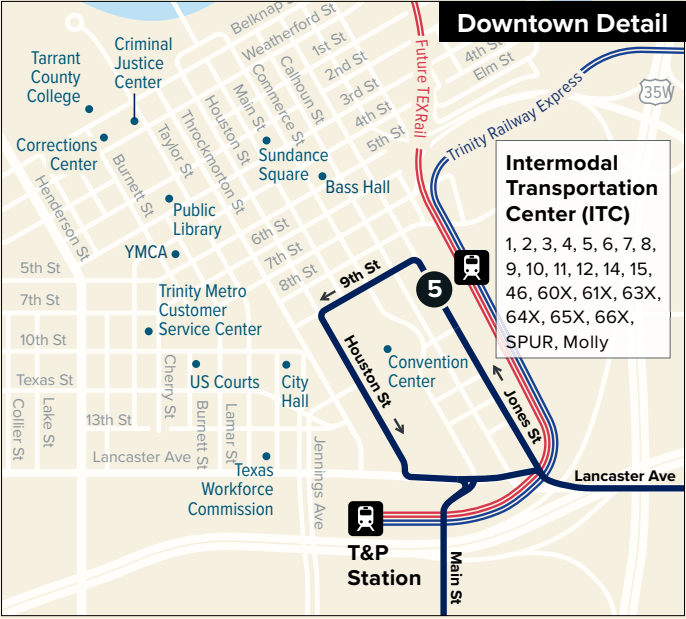

### Map Key

-  Route Line
-  Weekends Only
-  Scheduled Timepoint
-  Transfer Center
-  Transfer to other buses
-  Rail Station

### From Downtown

ITC Station	Pine & Lancaster	Walmart	Sylvania & 28th	North Side Transfer Center
<b>5</b>	<b>4</b>	<b>3</b>	<b>2</b>	<b>1</b>
6:15	6:29	6:45	6:55	7:14
6:45	6:59	7:15	7:25	7:44
7:15	7:29	7:45	7:55	8:14
7:45	7:59	8:15	8:25	8:44
8:15	8:29	8:45	8:55	9:14
8:45	8:59	9:15	9:25	9:44
9:15	9:29	9:45	9:55	10:14
10:15	10:29	10:45	10:55	11:14
11:15	11:29	11:45	11:55	12:14
12:15	12:29	12:45	12:55	1:14
1:15	1:29	1:45	1:55	2:14
2:15	2:29	2:45	2:55	3:14
3:15	3:29	3:45	3:55	4:14
3:45	3:59	4:15	4:25	4:44
4:15	4:29	4:45	4:55	5:14
4:45	4:59	5:15	5:25	5:44
5:15	5:29	5:45	5:55	6:14
5:45	5:59	6:15	6:25	6:44
6:15	6:29	6:45	6:55	7:14
7:15	7:29	7:45	7:55	8:14
8:15	8:29	8:45	8:55	9:14
9:15	9:29	9:45	9:55	10:14
10:15	10:29	10:45	10:55	11:14

### From Downtown

ITC Station	Pine & Lancaster	Walmart	Sylvania & 28th	North Side Transfer Center
<b>5</b>	<b>4</b>	<b>3</b>	<b>2</b>	<b>1</b>
7:15	7:29	7:45	7:55	8:14
8:15	8:29	8:45	8:55	9:14
9:15	9:29	9:45	9:55	10:14
10:15	10:29	10:45	10:55	11:14
11:15	11:29	11:45	11:55	12:14
12:15	12:29	12:45	12:55	1:14
1:15	1:29	1:45	1:55	2:14
2:15	2:29	2:45	2:55	3:14
3:15	3:29	3:45	3:55	4:14
4:15	4:29	4:45	4:55	5:14
5:15	5:29	5:45	5:55	6:14
6:15	6:29	6:45	6:55	7:14
7:15	7:29	7:45	7:55	8:14
8:15	8:29	8:45	8:55	9:14
9:15	9:29	9:45	9:55	10:14
10:15	10:29	10:45	10:55	11:14