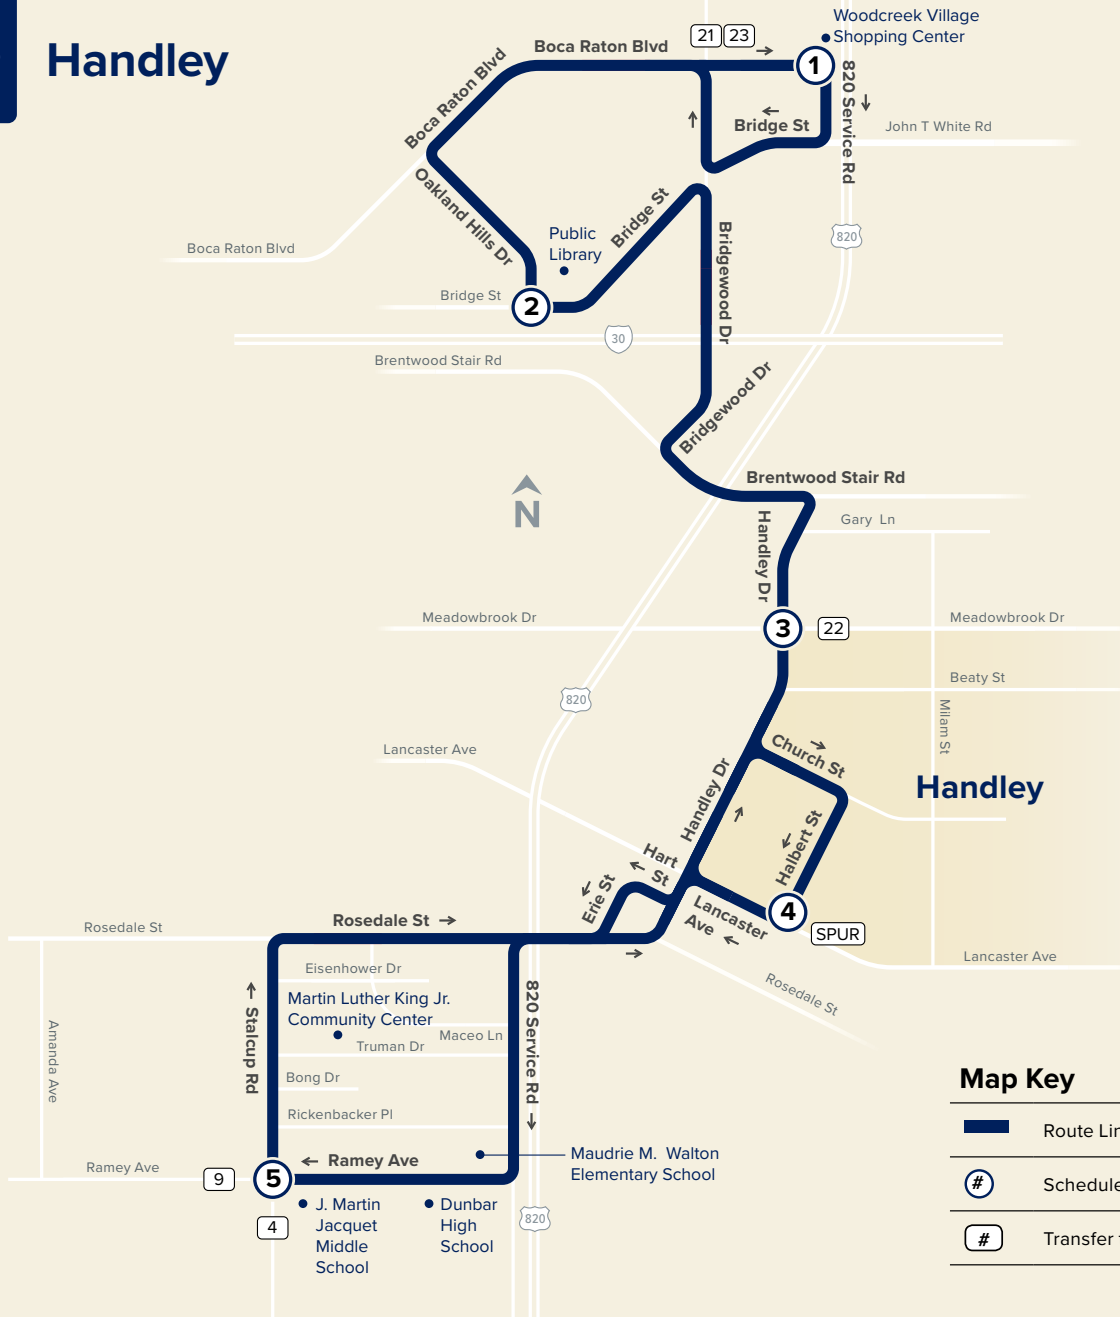

20

Handley

Map Key

-  Route Line
-  Scheduled timepoint
-  Transfer to other buses

Weekdays

Southbound

Boca Raton & Loop 820	Bridge & Oakland Hills	Handley & Meadowbrook	Halbert & Lancaster	Ramey & Stalcup
①	②	③	④	⑤
5:00	5:06	5:14	5:20	5:30
6:00	6:06	6:14	6:20	6:30
6:30	6:36	6:44	6:50	7:00
7:00	7:06	7:14	7:20	7:30
7:30	7:36	7:44	7:50	8:00
8:00	8:06	8:14	8:20	8:30
8:30	8:36	8:44	8:50	9:00
9:30	9:36	9:44	9:50	10:00
10:30	10:36	10:44	10:50	11:00
11:30	11:36	11:44	11:50	12:00
12:30	12:36	12:44	12:50	1:00
1:30	1:36	1:44	1:50	2:00
2:30	2:36	2:44	2:50	3:00
3:30	3:36	3:44	3:50	4:00
4:00	4:06	4:14	4:20	4:30
4:30	4:36	4:44	4:50	5:00
5:00	5:06	5:14	5:20	5:30
5:30	5:36	5:44	5:50	6:00
6:00	6:06	6:14	6:20	6:30
6:30	6:36	6:44	6:50	7:00
7:30	7:36	7:44	7:50	8:00
8:30	8:36	8:44	8:50	9:00
9:30	9:36	9:44	9:50	10:00
10:30	10:36	10:44	10:50	11:00

Northbound

Ramey & Stalcup	Halbert & Lancaster	Handley & Meadowbrook	Bridge & Oakland Hills	Boca Raton & Loop 820
⑤	④	③	②	①
5:00	5:10	5:14	5:20	5:26
5:30	5:40	5:44	5:50	5:56
6:00	6:10	6:14	6:20	6:26
6:30	6:40	6:44	6:50	6:56
7:00	7:10	7:14	7:20	7:26
7:30	7:40	7:44	7:50	7:56
8:00	8:10	8:14	8:20	8:26
8:30	8:40	8:44	8:50	8:56
9:00	9:10	9:14	9:20	9:26
10:00	10:10	10:14	10:20	10:26
11:00	11:10	11:14	11:20	11:26
12:00	12:10	12:14	12:20	12:26
1:00	1:10	1:14	1:20	1:26
2:00	2:10	2:14	2:20	2:26
3:00	3:10	3:14	3:20	3:26
3:30	3:40	3:44	3:50	3:56
4:00	4:10	4:14	4:20	4:26
4:30	4:40	4:44	4:50	4:56
5:00	5:10	5:14	5:20	5:26
5:30	5:40	5:44	5:50	5:56
6:00	6:10	6:14	6:20	6:26
6:30	6:40	6:44	6:50	6:56
7:00	7:10	7:14	7:20	7:26
7:30	7:40	7:44	7:50	7:56
8:00	8:10	8:14	8:20	8:26
8:30	8:40	8:44	8:50	8:56
9:00	9:10	9:14	9:20	9:26
10:00	10:10	10:14	10:20	10:26
11:00	11:10	11:14	11:20	11:26