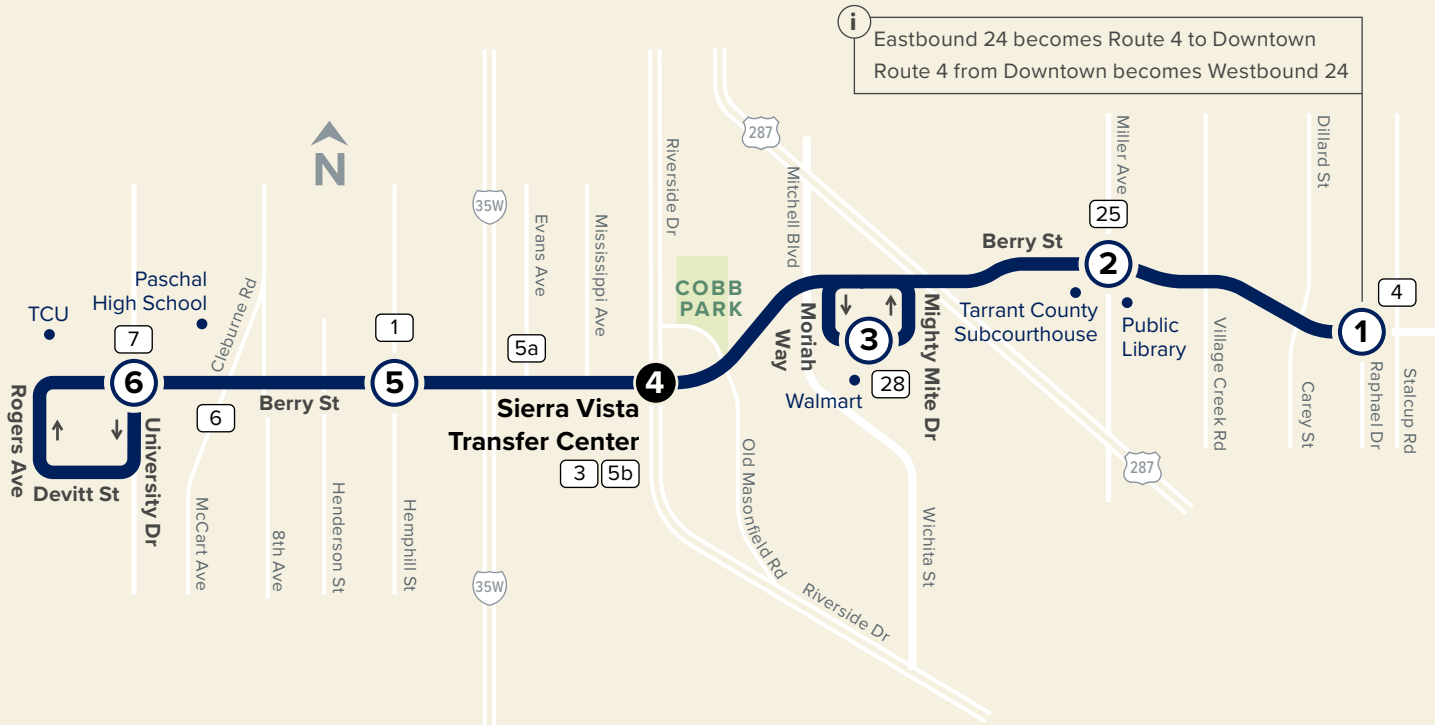

24 Berry Street

Map Key

	Route Line
	Scheduled Timepoint
	Transfer Center
	Transfer to other buses

Weekdays

Westbound

Berry & Raphael	Berry & Miller	Walmart	Sierra Vista Transfer Center	Berry & Hemphill	University & Berry
1	2	3	4	5	6
5:51	5:57	6:05	6:12	6:20	6:30
6:21	6:27	6:35	6:42	6:50	7:00
6:51	6:57	7:05	7:12	7:20	7:30
7:21	7:27	7:35	7:42	7:50	8:00
7:51	7:57	8:05	8:12	8:20	8:30
8:21	8:27	8:35	8:42	8:50	9:00
8:51	8:57	9:05	9:12	9:20	9:30
9:21	9:27	9:35	9:42	9:50	10:00
9:51	9:57	10:05	10:12	10:20	10:30
10:21	10:27	10:35	10:42	10:50	11:00
10:51	10:57	11:05	11:12	11:20	11:30
11:21	11:27	11:35	11:42	11:50	12:00
11:51	11:57	12:05	12:12	12:20	12:30
12:21	12:27	12:35	12:42	12:50	1:00
12:51	12:57	1:05	1:12	1:20	1:30
1:21	1:27	1:35	1:42	1:50	2:00
1:51	1:57	2:05	2:12	2:20	2:30
2:21	2:27	2:35	2:42	2:50	3:00
2:51	2:57	3:05	3:12	3:20	3:30
3:21	3:27	3:35	3:42	3:50	4:00
3:51	3:57	4:05	4:12	4:20	4:30
4:21	4:27	4:35	4:42	4:50	5:00
4:51	4:57	5:05	5:12	5:20	5:30
5:21	5:27	5:35	5:42	5:50	6:00
5:51	5:57	6:05	6:12	6:20	6:30
6:21	6:27	6:35	6:42	6:50	7:00
6:51	6:57	7:05	7:12	7:20	7:30
7:21	7:27	7:35	7:42	7:50	8:00
7:51	7:57	8:05	8:12	8:20	8:30
8:21	8:27	8:35	8:42	8:50	9:00
8:51	8:57	9:05	9:12	9:20	9:30
9:21	9:27	9:35	9:42	9:50	10:00
9:51	9:57	10:05	10:12	10:20	10:30

Sunday & Major Holidays

Eastbound

University & Berry	Berry & Hemphill	Sierra Vista Transfer Center	Walmart	Berry & Miller	Berry & Raphael
6	5	4	3	2	1
6:51	6:59	7:07	7:14	7:20	7:25
7:51	7:59	8:07	8:14	8:20	8:25
8:51	8:59	9:07	9:14	9:20	9:25
9:51	9:59	10:07	10:14	10:20	10:25
10:51	10:59	11:07	11:14	11:20	11:25
11:51	11:59	12:07	12:14	12:20	12:25
12:51	12:59	1:07	1:14	1:20	1:25
1:51	1:59	2:07	2:14	2:20	2:25
2:51	2:59	3:07	3:14	3:20	3:25
3:51	3:59	4:07	4:14	4:20	4:25
4:51	4:59	5:07	5:14	5:20	5:25
5:51	5:59	6:07	6:14	6:20	6:25
6:51	6:59	7:07	7:14	7:20	7:25