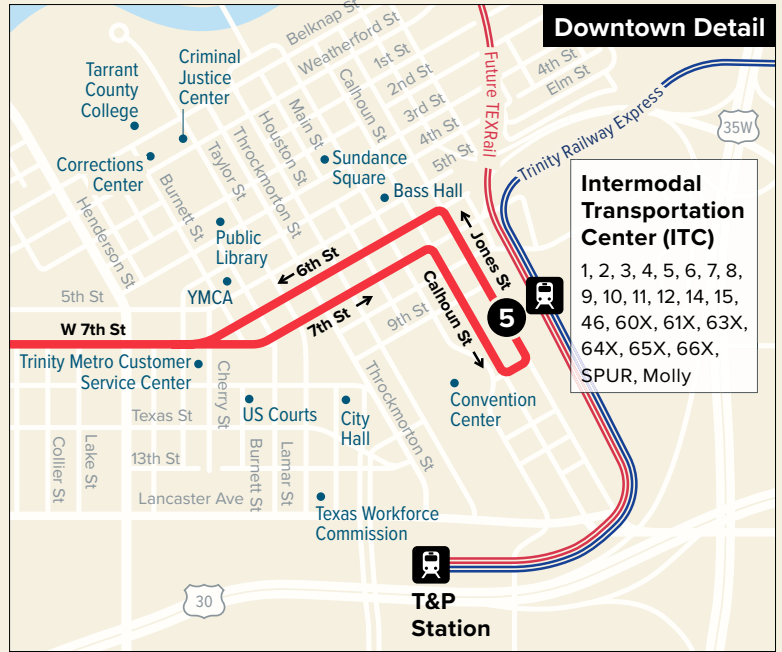

2

Camp Bowie

Map Key

- Route Line
- # Scheduled Timepoint
- # Transfer Center
- # Transfer to other buses
- 🚊 Rail Station

Downtown Detail

Intermodal Transportation Center (ITC)
 1, 2, 3, 4, 5, 6, 7, 8, 9, 10, 11, 12, 14, 15, 46, 60X, 61X, 63X, 64X, 65X, 66X, SPUR, Molly

Weekdays

To Downtown

Ridgmar Mall Transfer Center	Camp Bowie & Bryant Irvin	Camp Bowie & Hulen	Camp Bowie & University	ITC Station
1	2	3	4	5
5:00	5:11	5:19	5:25	5:45
5:30	5:41	5:49	5:55	6:15
5:45	5:56	6:04	6:10	6:30
6:00	6:11	6:19	6:25	6:45
6:15	6:26	6:34	6:40	7:00
6:30	6:41	6:49	6:55	7:15
6:45	6:56	7:04	7:10	7:30
7:00	7:11	7:19	7:25	7:45
every 15 minutes				
8:00	8:11	8:19	8:25	8:45
8:30	8:41	8:49	8:55	9:15
9:00	9:11	9:19	9:25	9:45
9:30	9:41	9:49	9:55	10:15
10:00	10:11	10:19	10:25	10:45
10:30	10:41	10:49	10:55	11:15
11:30	11:41	11:49	11:55	12:15

AM Times

PM Times

From Downtown

ITC Station	Camp Bowie & University	Camp Bowie & Hulen	Camp Bowie & Bryant Irvin	Ridgmar Mall Transfer Center
5	4	3	2	1
5:45	5:57	6:05	6:11	6:22
6:00	6:12	6:20	6:26	6:37
6:15	6:27	6:35	6:41	6:52
6:30	6:42	6:50	6:56	7:07
6:45	6:57	7:05	7:11	7:22
7:00	7:12	7:20	7:26	7:37
7:15	7:27	7:35	7:41	7:52
7:30	7:42	7:50	7:56	8:07
7:45	7:57	8:05	8:11	8:22
every 15 minutes				
7:15	7:27	7:35	7:41	7:52
7:45	7:57	8:05	8:11	8:22
8:15	8:27	8:35	8:41	8:52
8:45	8:57	9:05	9:11	9:22
9:15	9:27	9:35	9:41	9:52
9:45	9:57	10:05	10:11	10:22
10:15	10:27	10:35	10:41	10:52
11:15	11:27	11:35	11:41	11:52

Weekends and Major Holidays

From Downtown

ITC Station	Camp Bowie & University	Camp Bowie & Hulen	Camp Bowie & Bryant Irvin	Ridgmar Mall Transfer Center
5	4	3	2	1
6:15	6:27	6:35	6:41	6:52
6:30	6:42	6:50	6:56	7:07
6:45	6:57	7:05	7:11	7:22
7:00	7:12	7:20	7:26	7:37
7:15	7:27	7:35	7:41	7:52
7:30	7:42	7:50	7:56	8:07
every 15 minutes				
7:15	7:27	7:35	7:41	7:52
7:45	7:57	8:05	8:11	8:22
8:15	8:27	8:35	8:41	8:52
8:45	8:57	9:05	9:11	9:22
9:15	9:27	9:35	9:41	9:52
9:45	9:57	10:05	10:11	10:22
10:15	10:27	10:35	10:41	10:52
11:15	11:27	11:35	11:41	11:52