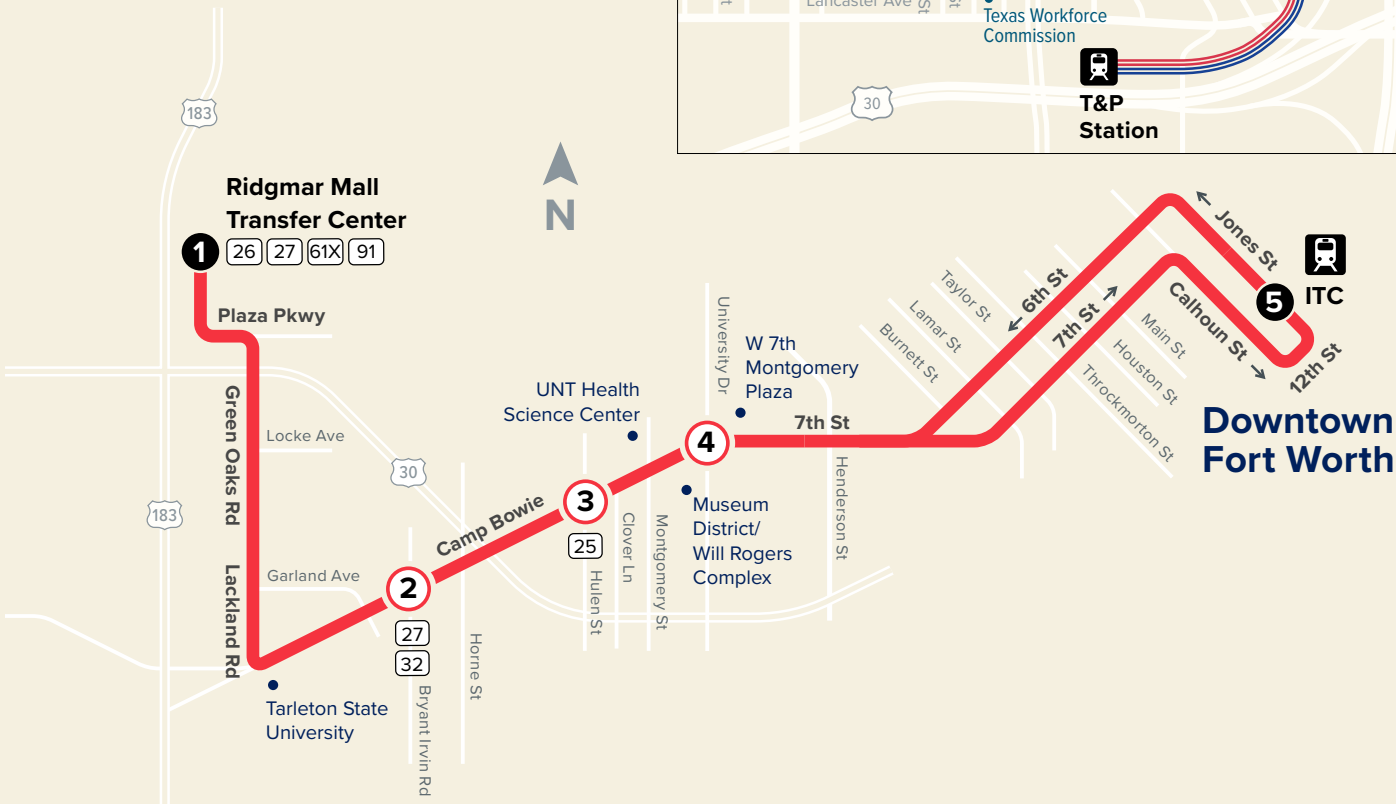

2

Camp Bowie

Map Key

- Route Line
- # Scheduled Timepoint
- # Transfer Center
- # Transfer to other buses
- 🚊 Rail Station

Downtown Detail

Intermodal Transportation Center (ITC)
 1, 2, 3, 4, 5, 6, 7, 8, 9, 10, 11, 12, 14, 15, 46, 60X, 61X, 63X, 64X, 65X, 66X, SPUR, Molly

Weekdays

To Downtown

Ridgmar Mall Transfer Center	Camp Bowie & Bryant Irvin	Camp Bowie & Hulen	Camp Bowie & University	ITC Station
1	2	3	4	5
5:00	5:11	5:19	5:25	5:45
5:30	5:41	5:49	5:55	6:15
5:45	5:56	6:04	6:10	6:30
6:00	6:11	6:19	6:25	6:45
6:15	6:26	6:34	6:40	7:00
6:30	6:41	6:49	6:55	7:15
6:45	6:56	7:04	7:10	7:30
7:00	7:11	7:19	7:25	7:45
every 15 minutes				
8:00	8:11	8:19	8:25	8:45
8:30	8:41	8:49	8:55	9:15
9:00	9:11	9:19	9:25	9:45
9:30	9:41	9:49	9:55	10:15
10:00	10:11	10:19	10:25	10:45
10:30	10:41	10:49	10:55	11:15
11:30	11:41	11:49	11:55	12:15

Weekends and Major Holidays

To Downtown

Ridgmar Mall Transfer Center	Camp Bowie & Bryant Irvin	Camp Bowie & Hulen	Camp Bowie & University	ITC Station
1	2	3	4	5
5:30	5:41	5:49	5:55	6:15
6:00	6:11	6:19	6:25	6:45
6:30	6:41	6:49	6:55	7:15
6:45	6:56	7:04	7:10	7:30
7:00	7:11	7:19	7:25	7:45
7:15	7:26	7:34	7:40	8:00
every 15 minutes				
8:00	8:11	8:19	8:25	8:45
8:30	8:41	8:49	8:55	9:15
9:00	9:11	9:19	9:25	9:45
9:30	9:41	9:49	9:55	10:15
10:00	10:11	10:19	10:25	10:45
10:30	10:41	10:49	10:55	11:15
11:30	11:41	11:49	11:55	12:15

Weekends and Major Holidays

From Downtown

ITC Station	Camp Bowie & University	Camp Bowie & Hulen	Camp Bowie & Bryant Irvin	Ridgmar Mall Transfer Center
5	4	3	2	1
6:15	6:27	6:35	6:41	6:52
6:30	6:42	6:50	6:56	7:07
6:45	6:57	7:05	7:11	7:22
7:00	7:12	7:20	7:26	7:37
7:15	7:27	7:35	7:41	7:52
7:30	7:42	7:50	7:56	8:07
every 15 minutes				
7:15	7:27	7:35	7:41	7:52
7:45	7:57	8:05	8:11	8:22
8:15	8:27	8:35	8:41	8:52
8:45	8:57	9:05	9:11	9:22
9:15	9:27	9:35	9:41	9:52
9:45	9:57	10:05	10:11	10:22
10:15	10:27	10:35	10:41	10:52
11:15	11:27	11:35	11:41	11:52