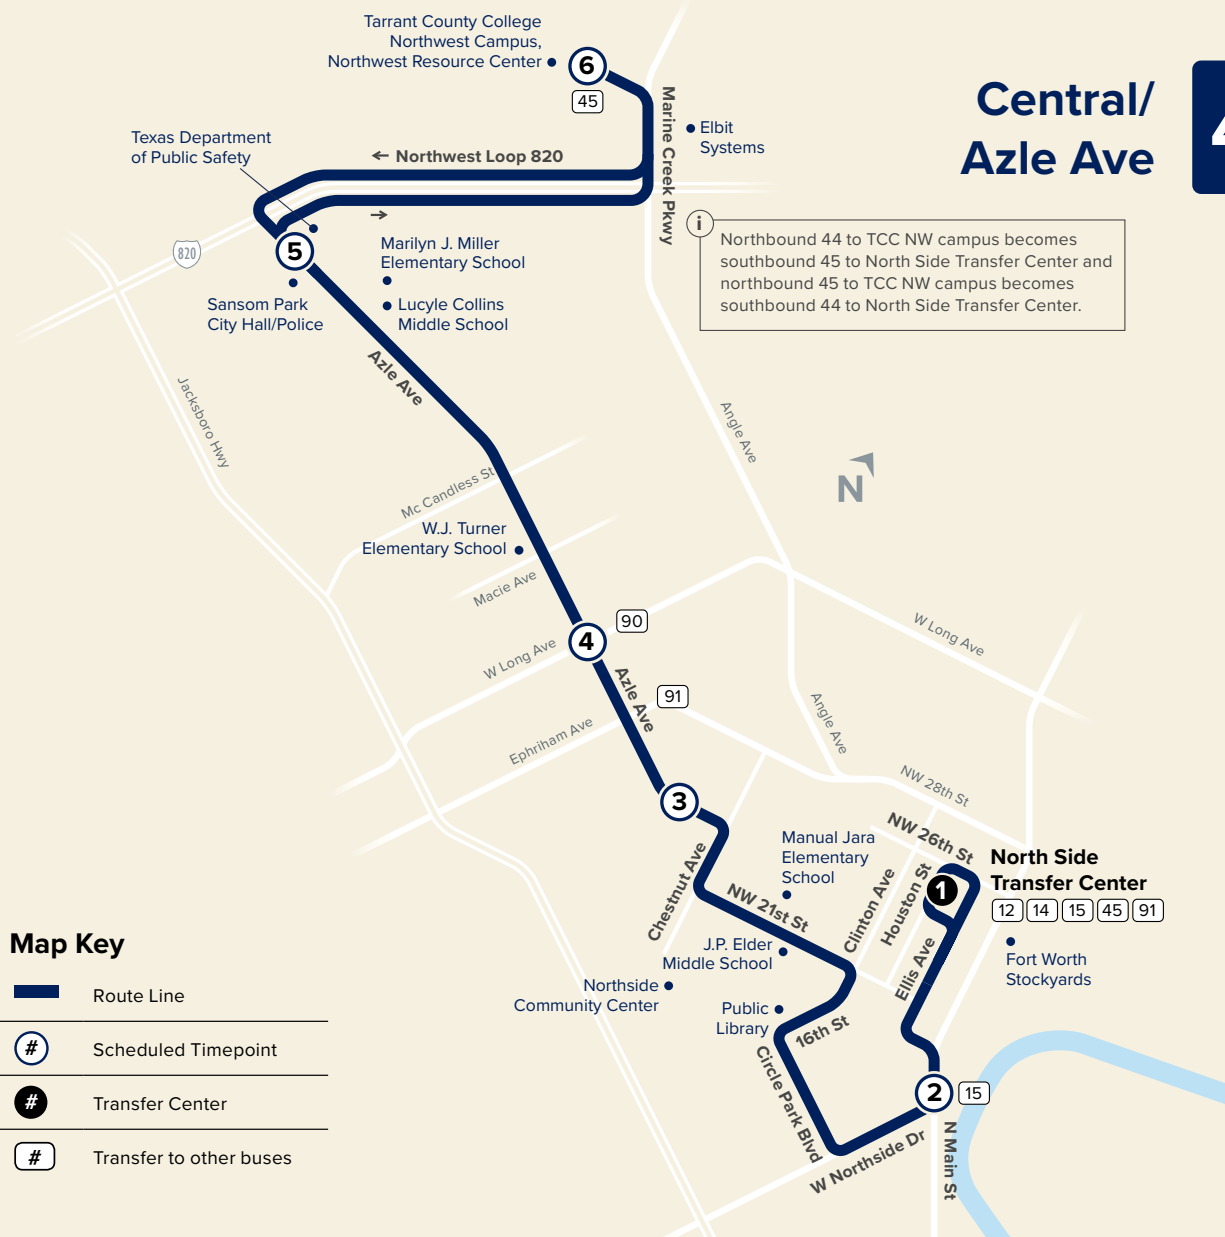

Central/ Azle Ave

44

Weekdays

Southbound

TCC Northwest Campus	Azle & Tipton	Azle & Long	25th & Roosevelt	Northside & Main	North Side Transfer Center
6	5	4	3	2	1
5:30	5:34	5:39	5:43	5:54	6:00
6:00	6:04	6:09	6:13	6:24	6:30
6:30	6:34	6:39	6:43	6:54	7:00
7:00	7:04	7:09	7:13	7:24	7:30
7:30	7:34	7:39	7:43	7:54	8:00
8:00	8:04	8:09	8:13	8:24	8:30
8:30	8:34	8:39	8:43	8:54	9:00
9:30	9:34	9:39	9:43	9:54	10:00
10:30	10:34	10:39	10:43	10:54	11:00
11:30	11:34	11:39	11:43	11:54	12:00
12:30	12:34	12:39	12:43	12:54	1:00
1:30	1:34	1:39	1:43	1:54	2:00
2:30	2:34	2:39	2:43	2:54	3:00
3:30	3:34	3:39	3:43	3:54	4:00
4:00	4:04	4:09	4:13	4:24	4:30
4:30	4:34	4:39	4:43	4:54	5:00
5:00	5:04	5:09	5:13	5:24	5:30
5:30	5:34	5:39	5:43	5:54	6:00
6:30	6:34	6:39	6:43	6:54	7:00
7:30	7:34	7:39	7:43	7:54	8:00
8:30	8:34	8:39	8:43	8:54	9:00
9:30	9:34	9:39	9:43	9:54	10:00
10:30	10:34	10:39	10:43	10:54	11:00

Northbound

North Side Transfer Center	Northside & Main	25th & Roosevelt	Azle & Long	Azle & Tipton	TCC Northwest Campus
1	2	3	4	5	6
5:50	5:56	6:08	6:12	6:17	6:27
6:20	6:26	6:38	6:42	6:47	6:57
6:50	6:56	7:08	7:12	7:17	7:27
7:20	7:26	7:38	7:42	7:47	7:57
7:50	7:56	8:08	8:12	8:17	8:27
8:20	8:26	8:38	8:42	8:47	8:57
9:20	9:26	9:38	9:42	9:47	9:57
10:20	10:26	10:38	10:42	10:47	10:57
11:20	11:26	11:38	11:42	11:47	11:57
12:20	12:26	12:38	12:42	12:47	12:57
1:20	1:26	1:38	1:42	1:47	1:57
2:20	2:26	2:38	2:42	2:47	2:57
3:20	3:26	3:38	3:42	3:47	3:57
3:50	3:56	4:08	4:12	4:17	4:27
4:20	4:26	4:38	4:42	4:47	4:57
4:50	4:56	5:08	5:12	5:17	5:27
5:20	5:26	5:38	5:42	5:47	5:57
6:20	6:26	6:38	6:42	6:47	6:57
7:20	7:26	7:38	7:42	7:47	7:57
8:20	8:26	8:38	8:42	8:47	8:57
9:20	9:26	9:38	9:42	9:47	9:57
10:20	10:26	10:38	10:42	10:47	10:57