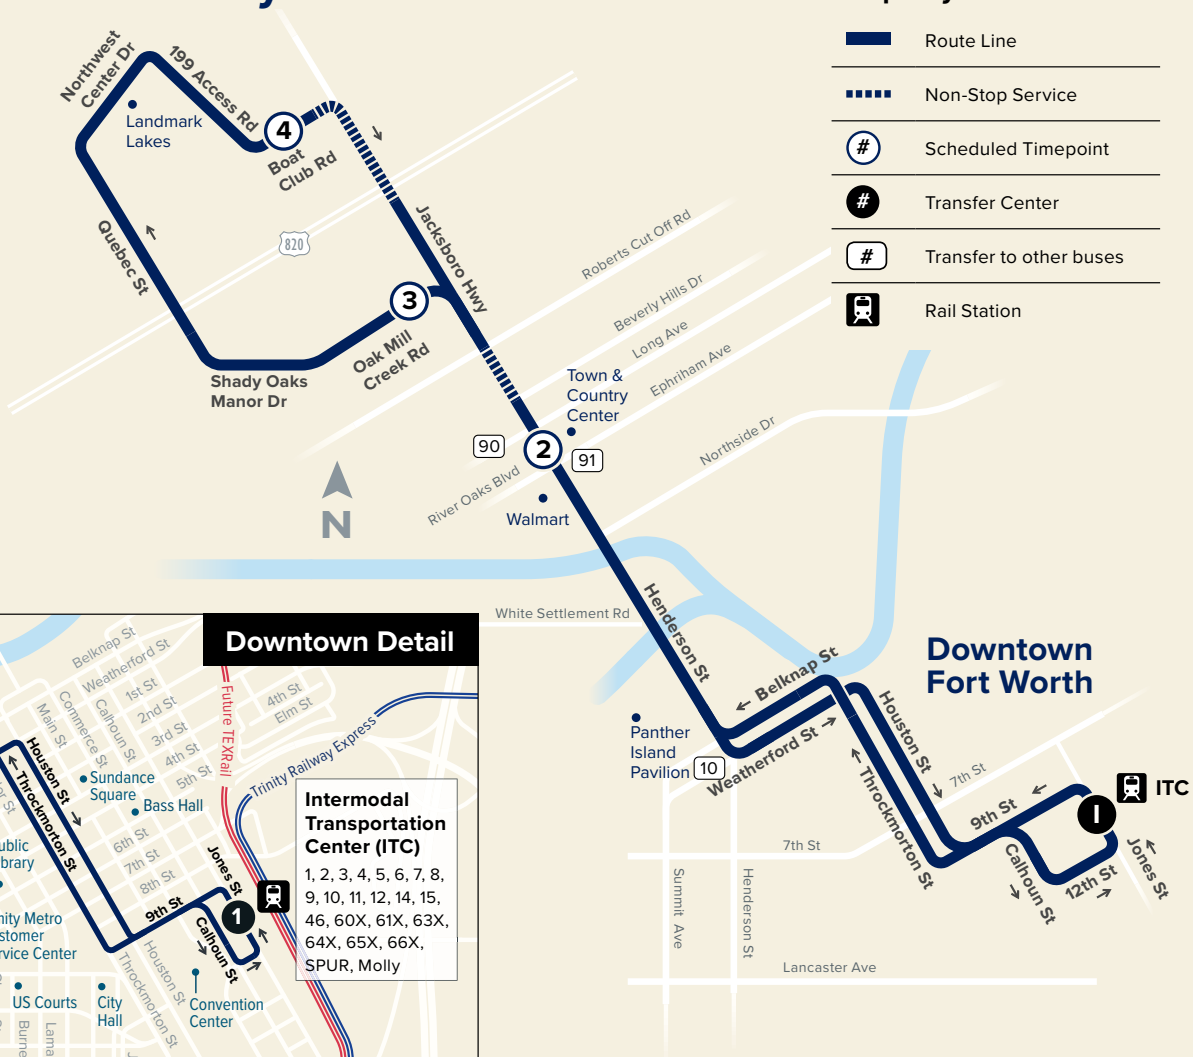

46

Jacksboro Hwy

Map Key

- Route Line
- Non-Stop Service
- Scheduled Timepoint
- Transfer Center
- Transfer to other buses
- Rail Station

Weekdays

To Downtown

Boat Club & SH 199	Jacksboro & Ephriham	ITC Station
4	2	1
5:35	5:42	6:10
6:05	6:12	6:40
6:35	6:42	7:10
7:05	7:12	7:40
7:35	7:42	8:10
8:05	8:12	8:40
8:35	8:42	9:10
9:05	9:12	9:40
9:35	9:42	10:10
10:05	10:12	10:40
10:35	10:42	11:10
11:05	11:12	11:40
11:35	11:42	12:10
12:05	12:12	12:40
12:35	12:42	1:10
1:05	1:12	1:40
1:35	1:42	2:10
2:05	2:12	2:40
2:35	2:42	3:10
3:05	3:12	3:40
3:35	3:42	4:10
4:05	4:12	4:40
4:35	4:42	5:10
5:05	5:12	5:40
5:35	5:42	6:10
6:05	6:12	6:40
6:35	6:42	7:10
7:05	7:12	7:40
7:35	7:42	8:10
8:35	8:42	9:10
9:35	9:42	10:10
10:35	10:42	11:10

From Downtown

ITC Station	Jacksboro & Ephriham	Old Mill Creek at Jacksboro	Boat Club & SH 199
1	2	3	4
5:50	6:20	6:28	6:35
6:20	6:50	6:58	7:05
6:50	7:20	7:28	7:35
7:20	7:50	7:58	8:05
7:50	8:20	8:28	8:35
8:20	8:50	8:58	9:05
8:50	9:20	9:28	9:35
9:20	9:50	9:58	10:05
9:50	10:20	10:28	10:35
10:20	10:50	10:58	11:05
10:50	11:20	11:28	11:35
11:20	11:50	11:58	12:05
11:50	12:20	12:28	12:35
12:20	12:50	12:58	1:05
12:50	1:20	1:28	1:35
1:20	1:50	1:58	2:05
1:50	2:20	2:28	2:35
2:20	2:50	2:58	3:05
2:50	3:20	3:28	3:35
3:20	3:50	3:58	4:05
3:50	4:20	4:28	4:35
4:20	4:50	4:58	5:05
4:50	5:20	5:28	5:35
5:20	5:50	5:58	6:05
5:50	6:20	6:28	6:35
6:20	6:50	6:58	7:05
6:50	7:20	7:28	7:35
7:20	7:50	7:58	8:05
8:20	8:50	8:58	9:05
9:20	9:50	9:58	10:05
10:20	10:50	10:58	11:05