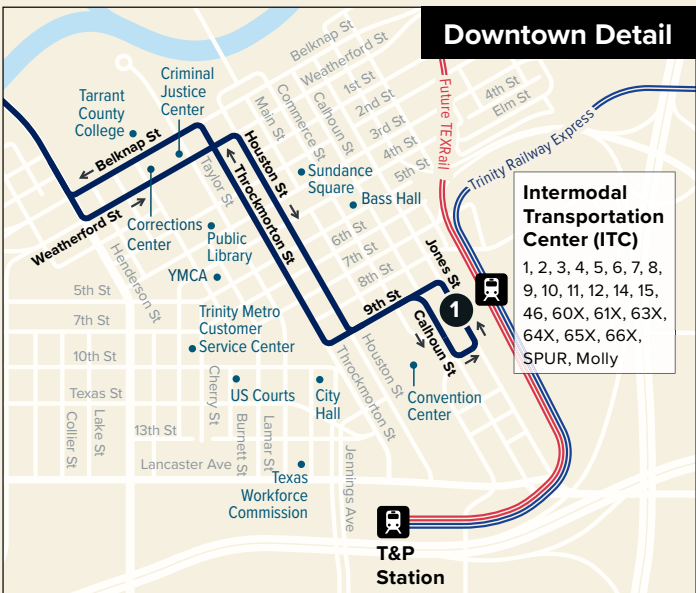

46

Jacksboro Hwy

Map Key

- Route Line
- Non-Stop Service
- Scheduled Timepoint
- Transfer Center
- Transfer to other buses
- Rail Station

Weekdays

To Downtown

Boat Club & SH 199	Jacksboro & Ephriham	ITC Station
4	2	1
5:35	5:42	6:10
6:05	6:12	6:40
6:35	6:42	7:10
7:05	7:12	7:40
7:35	7:42	8:10
8:05	8:12	8:40
8:35	8:42	9:10
9:05	9:12	9:40
9:35	9:42	10:10
10:05	10:12	10:40
10:35	10:42	11:10
11:05	11:12	11:40
11:35	11:42	12:10
12:05	12:12	12:40
12:35	12:42	1:10
1:05	1:12	1:40
1:35	1:42	2:10
2:05	2:12	2:40
2:35	2:42	3:10
3:05	3:12	3:40
3:35	3:42	4:10
4:05	4:12	4:40
4:35	4:42	5:10
5:05	5:12	5:40
5:35	5:42	6:10
6:05	6:12	6:40
6:35	6:42	7:10
7:05	7:12	7:40
7:35	7:42	8:10
8:35	8:42	9:10
9:35	9:42	10:10
10:35	10:42	11:10

From Downtown

ITC Station	Jacksboro & Ephriham	Old Mill Creek at Jacksboro	Boat Club & SH 199
1	2	3	4
5:50	6:20	6:28	6:35
6:20	6:50	6:58	7:05
6:50	7:20	7:28	7:35
7:20	7:50	7:58	8:05
7:50	8:20	8:28	8:35
8:20	8:50	8:58	9:05
8:50	9:20	9:28	9:35
9:20	9:50	9:58	10:05
9:50	10:20	10:28	10:35
10:20	10:50	10:58	11:05
10:50	11:20	11:28	11:35
11:20	11:50	11:58	12:05
11:50	12:20	12:28	12:35
12:20	12:50	12:58	1:05
12:50	1:20	1:28	1:35
1:20	1:50	1:58	2:05
1:50	2:20	2:28	2:35
2:20	2:50	2:58	3:05
2:50	3:20	3:28	3:35
3:20	3:50	3:58	4:05
3:50	4:20	4:28	4:35
4:20	4:50	4:58	5:05
4:50	5:20	5:28	5:35
5:20	5:50	5:58	6:05
5:50	6:20	6:28	6:35
6:20	6:50	6:58	7:05
6:50	7:20	7:28	7:35
7:20	7:50	7:58	8:05
8:20	8:50	8:58	9:05
9:20	9:50	9:58	10:05
10:20	10:50	10:58	11:05