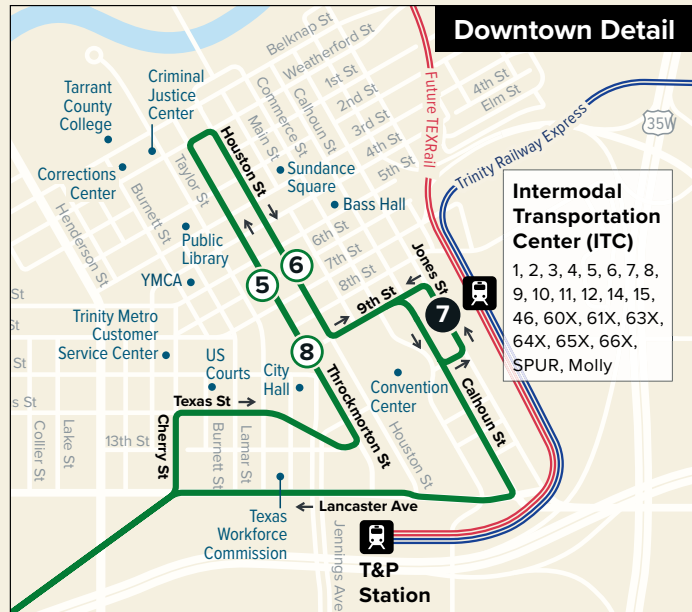

## Normandale Xpress

### Map Key

-  Route Line
-  Non-Stop Service
-  Scheduled Timepoint
-  Transfer Center
-  Transfer to other buses
-  Rail Station
-  Park & Ride

### To Downtown

8700 Calmont	S Normandale & W Normandale	N Normandale & La Palma	Ridgmar Mall Transfer Center	6th & Throckmorton	6th & Houston	ITC Station
1	2	3	4	5	6	7
5:17	5:22	5:25	5:35	5:57	6:02	6:05
5:55	6:00	6:03	6:17	6:38	6:44	6:47
6:52	6:57	7:00	7:10	7:31	7:36	7:39

### From Downtown

Hyde Park	6th & Houston	ITC Station	Ridgmar Mall Transfer Center	S Normandale & W Normandale	N Normandale & La Palma
8	6	7	4	2	3
4:39	4:48	4:53	5:13	5:28	5:35
4:56	5:05	5:10	5:30	5:45	5:52
5:26	5:35	5:40	6:00	6:15	6:22