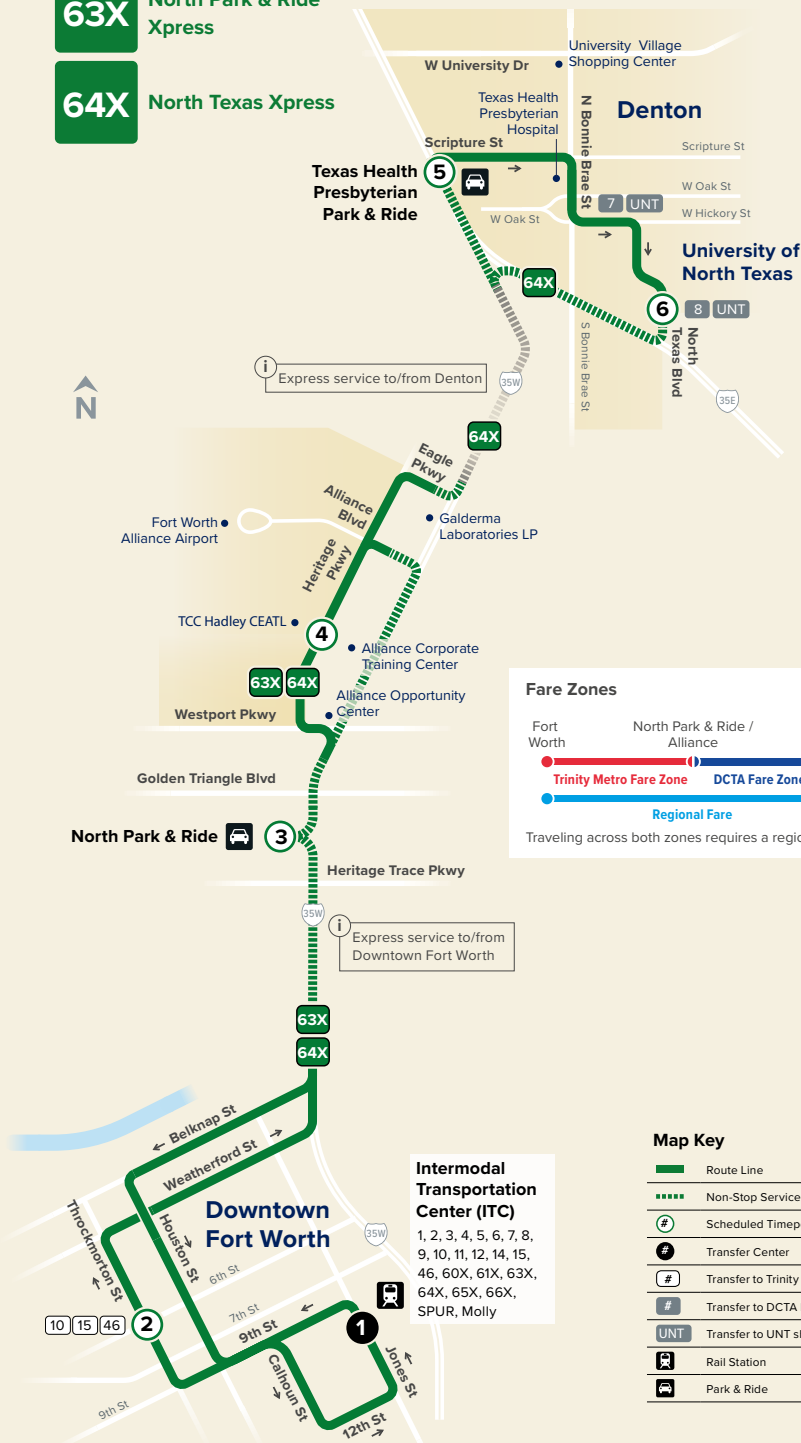

63X
64X

North Park & Ride Xpress

North Texas Xpress

Fare Zones

Fort Worth   North Park & Ride / Alliance   Denton

Trinity Metro Fare Zone   DCTA Fare Zone

Regional Fare

Traveling across both zones requires a regional pass.

Intermodal Transportation Center (ITC)
1, 2, 3, 4, 5, 6, 7, 8, 9, 10, 11, 12, 14, 15, 46, 60X, 61X, 63X, 64X, 65X, 66X, SPUR, Molly

1. **Map Key**
2. Route Line
   - Non-Stop Service
   - Scheduled Timepoint
   - Transfer Center
   - Transfer to Trinity Metro buses
   - Transfer to DCTA buses
   - Transfer to UNT shuttle
   - Rail Station
   - Park & Ride

Purchase passes or track your bus with our mobile apps

800 Cherry Street
Fort Worth, Texas 76102
Customer Service: 817.215.8600
www.FWTA.org | @TrinityMetro

Effective August 12, 2018