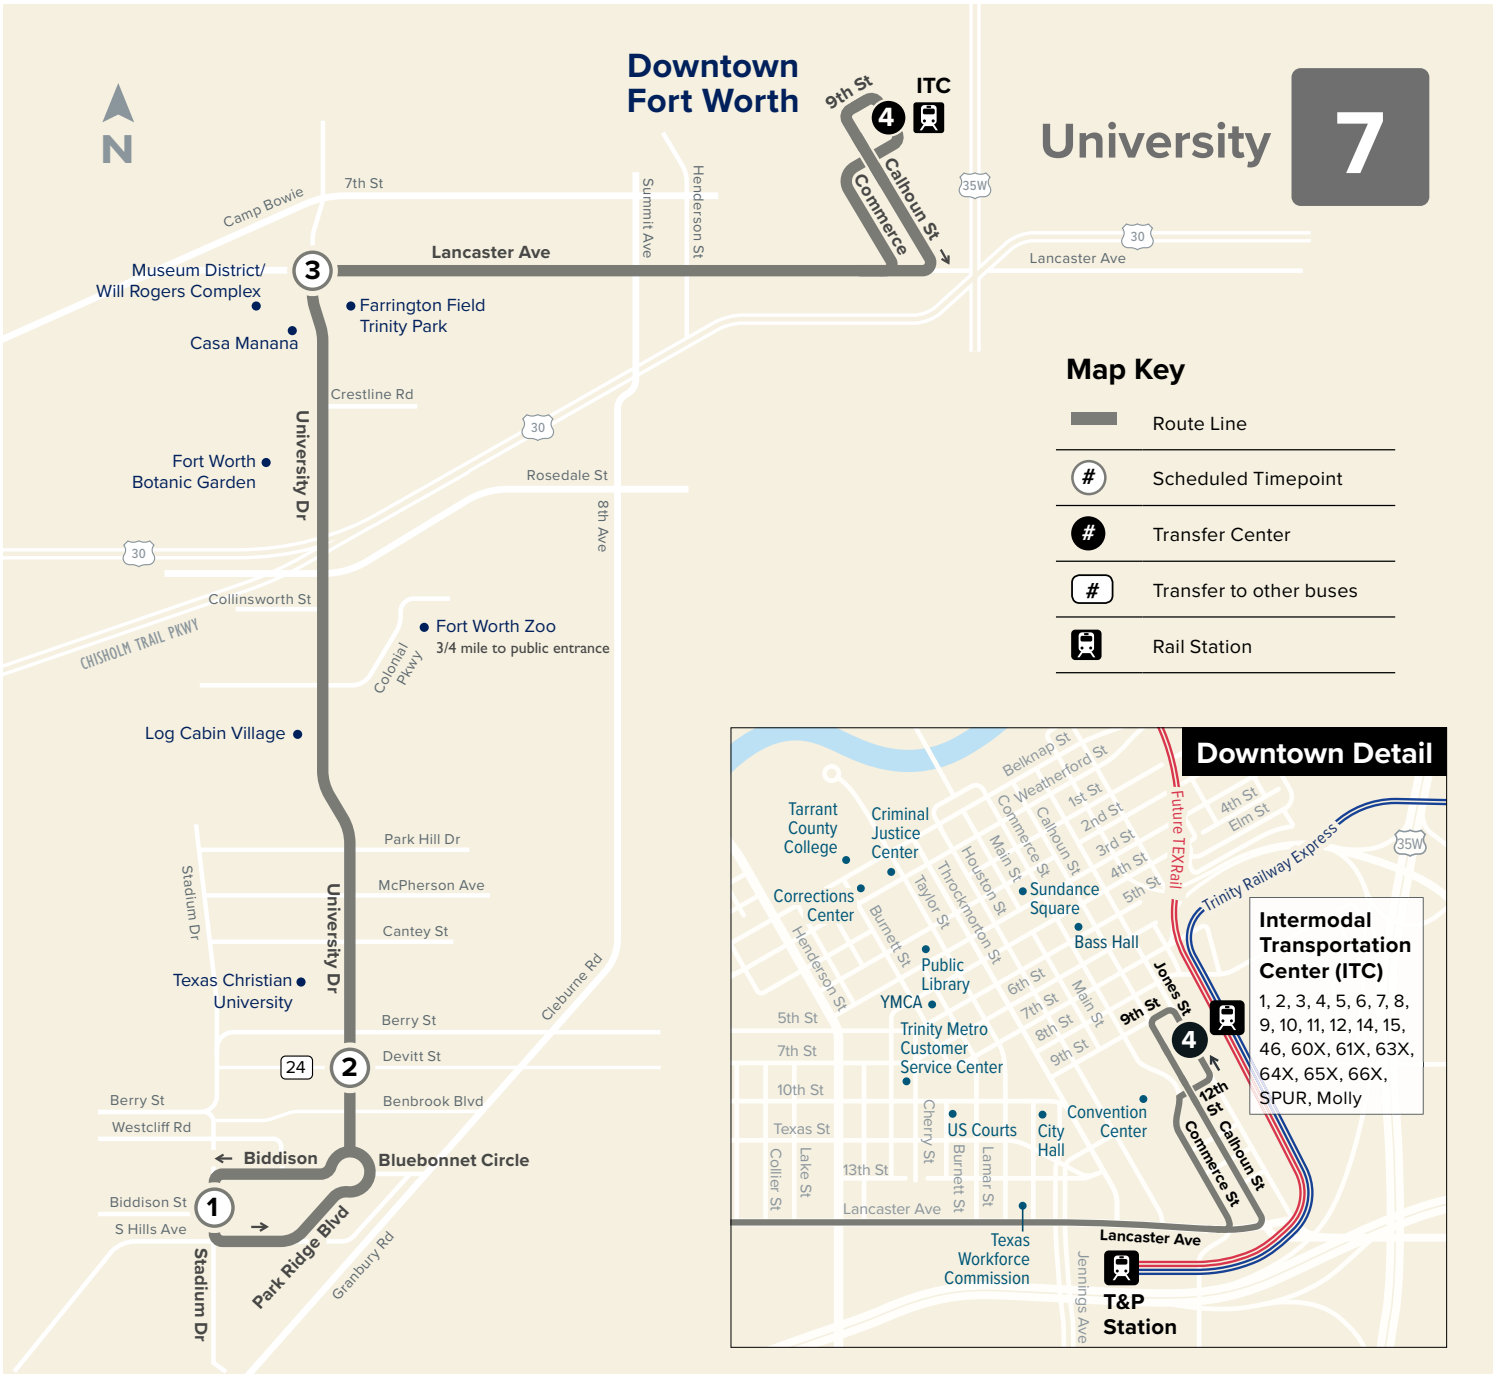

Downtown Fort Worth

University

7

Weekdays

To Downtown

S Hills & Harwen Ter	University & Devitt	University & Lancaster	ITC Station
①	②	③	④
5:45	5:47	6:00	6:15
6:45	6:47	7:00	7:15
7:45	7:47	8:00	8:15
8:45	8:47	9:00	9:15
9:45	9:47	10:00	10:15
10:45	10:47	11:00	11:15
11:45	11:47	12:00	12:15
12:45	12:47	1:00	1:15
1:45	1:47	2:00	2:15
2:45	2:47	3:00	3:15
3:45	3:47	4:00	4:15
4:45	4:47	5:00	5:15
5:45	5:47	6:00	6:15
6:45	6:47	7:00	7:15

From Downtown

ITC Station	University & Lancaster	University & Berry	S Hills & Harwen Ter
④	③	②	①
6:15	6:26	6:38	6:45
7:15	7:26	7:38	7:45
8:15	8:26	8:38	8:45
9:15	9:26	9:38	9:45
10:15	10:26	10:38	10:45
11:15	11:26	11:38	11:45
12:15	12:26	12:38	12:45
1:15	1:26	1:38	1:45
2:15	2:26	2:38	2:45
3:15	3:26	3:38	3:45
4:15	4:26	4:38	4:45
5:15	5:26	5:38	5:45
6:15	6:26	6:38	6:45
7:15	7:26	7:38	7:45

Weekends & Major Holidays

To Downtown

S Hills & Harwen Ter	University & Devitt	University & Lancaster	ITC Station
①	②	③	④
7:45	7:47	8:00	8:15
8:45	8:47	9:00	9:15
9:45	9:47	10:00	10:15
10:45	10:47	11:00	11:15
11:45	11:47	12:00	12:15
12:45	12:47	1:00	1:15
1:45	1:47	2:00	2:15
2:45	2:47	3:00	3:15
3:45	3:47	4:00	4:15
4:45	4:47	5:00	5:15
5:45	5:47	6:00	6:15
6:45	6:47	7:00	7:15

Weekends & Major Holidays

From Downtown

ITC Station	University & Lancaster	University & Berry	S Hills & Harwen Ter
④	③	②	①
8:15	8:26	8:38	8:45
9:15	9:26	9:38	9:45
10:15	10:26	10:38	10:45
11:15	11:26	11:38	11:45
12:15	12:26	12:38	12:45
1:15	1:26	1:38	1:45
2:15	2:26	2:38	2:45
3:15	3:26	3:38	3:45
4:15	4:26	4:38	4:45
5:15	5:26	5:38	5:45
6:15	6:26	6:38	6:45
7:15	7:26	7:38	7:45