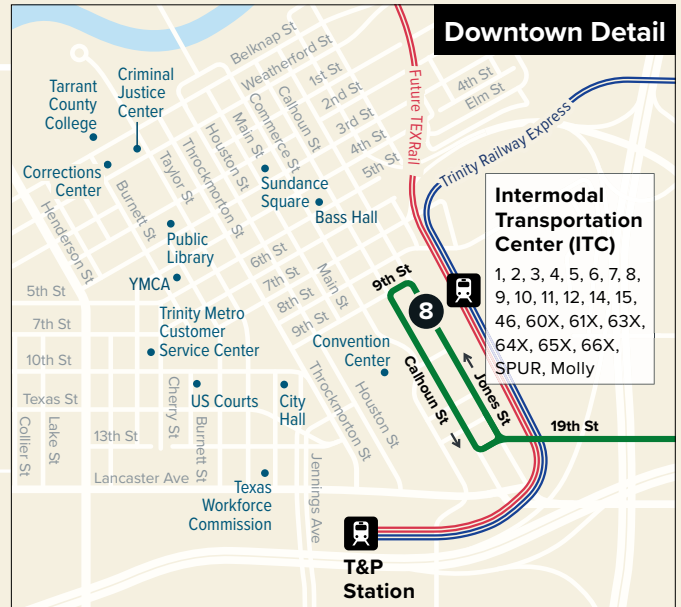

Downtown Fort Worth

Riverside/Evans

Map Key

	Route Line
	Scheduled Timepoint
	Transfer Center
	Transfer to other buses
	Rail Station

Downtown Detail

Intermodal Transportation Center (ITC)
 1, 2, 3, 4, 5, 6, 7, 8, 9, 10, 11, 12, 14, 15, 46, 60X, 61X, 63X, 64X, 65X, 66X, SPUR, Molly

To Downtown

Sierra Vista Transfer Center	Evans & Berry	Evans & Allen	Main & Rosedale	Fabons & Rosedale	Pine & Lancaster	Stephenson & Luella	ITC Station
1	2	3	4	5	6	7	8
6:44	6:47	6:52	6:57	7:01	7:04	7:09	7:15
7:44	7:47	7:52	7:57	8:01	8:04	8:09	8:15
8:44	8:47	8:52	8:57	9:01	9:04	9:09	9:15
9:44	9:47	9:52	9:57	10:01	10:04	10:09	10:15
10:44	10:47	10:52	10:57	11:01	11:04	11:09	11:15
11:44	11:47	11:52	11:57	12:01	12:04	12:09	12:15
12:44	12:47	12:52	12:57	1:01	1:04	1:09	1:15
1:44	1:47	1:52	1:57	2:01	2:04	2:09	2:15
2:44	2:47	2:52	2:57	3:01	3:04	3:09	3:15
3:44	3:47	3:52	3:57	4:01	4:04	4:09	4:15
4:44	4:47	4:52	4:57	5:01	5:04	5:09	5:15
5:44	5:47	5:52	5:57	6:01	6:04	6:09	6:15
6:44	6:47	6:52	6:57	7:01	7:04	7:09	7:15

From Downtown

ITC Station	Stephenson & Luella	Pine & Lancaster	Fabons & Rosedale	Sierra Vista Transfer Center
8	7	6	5	1
7:15	7:20	7:24	7:29	7:38
8:15	8:20	8:24	8:29	8:38
9:15	9:20	9:24	9:29	9:38
10:15	10:20	10:24	10:29	10:38
11:15	11:20	11:24	11:29	11:38
12:15	12:20	12:24	12:29	12:38
1:15	1:20	1:24	1:29	1:38
2:15	2:20	2:24	2:29	2:38
3:15	3:20	3:24	3:29	3:38
4:15	4:20	4:24	4:29	4:38
5:15	5:20	5:24	5:29	5:38
6:15	6:20	6:24	6:29	6:38
7:15	7:20	7:24	7:29	7:38

Route 8 has no service on Weekdays or Saturday

AM Times

PM Times