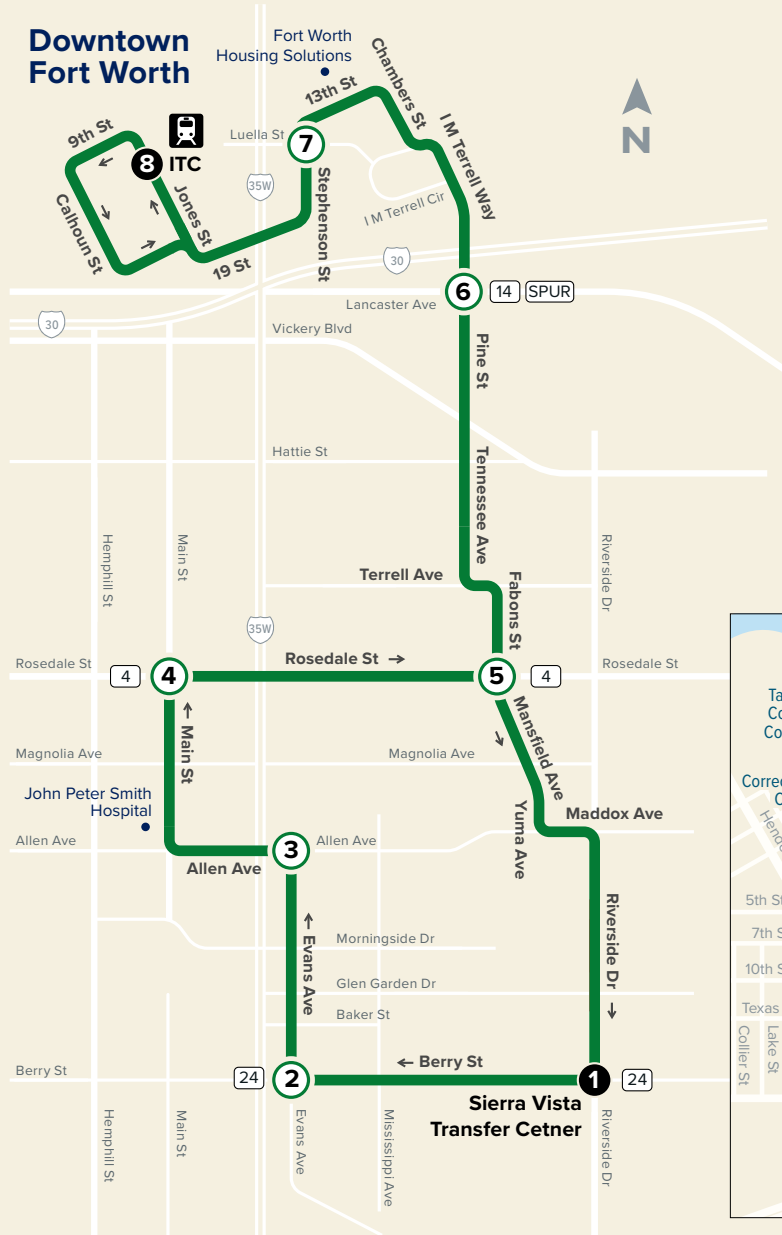

Downtown Fort Worth

Riverside/Evans

Map Key

	Route Line
	Scheduled Timepoint
	Transfer Center
	Transfer to other buses
	Rail Station

Downtown Detail

Intermodal Transportation Center (ITC)
 1, 2, 3, 4, 5, 6, 7, 8, 9, 10, 11, 12, 14, 15, 46, 60X, 61X, 63X, 64X, 65X, 66X, SPUR, Molly

To Downtown

Sierra Vista Transfer Center	Evans & Berry	Evans & Allen	Main & Rosedale	Fabons & Rosedale	Pine & Lancaster	Stephenson & Luella	ITC Station
1	2	3	4	5	6	7	8
6:44	6:47	6:52	6:57	7:01	7:04	7:09	7:15
7:44	7:47	7:52	7:57	8:01	8:04	8:09	8:15
8:44	8:47	8:52	8:57	9:01	9:04	9:09	9:15
9:44	9:47	9:52	9:57	10:01	10:04	10:09	10:15
10:44	10:47	10:52	10:57	11:01	11:04	11:09	11:15
11:44	11:47	11:52	11:57	12:01	12:04	12:09	12:15
12:44	12:47	12:52	12:57	1:01	1:04	1:09	1:15
1:44	1:47	1:52	1:57	2:01	2:04	2:09	2:15
2:44	2:47	2:52	2:57	3:01	3:04	3:09	3:15
3:44	3:47	3:52	3:57	4:01	4:04	4:09	4:15
4:44	4:47	4:52	4:57	5:01	5:04	5:09	5:15
5:44	5:47	5:52	5:57	6:01	6:04	6:09	6:15
6:44	6:47	6:52	6:57	7:01	7:04	7:09	7:15

From Downtown

ITC Station	Stephenson & Luella	Pine & Lancaster	Fabons & Rosedale	Sierra Vista Transfer Center
8	7	6	5	1
7:15	7:20	7:24	7:29	7:38
8:15	8:20	8:24	8:29	8:38
9:15	9:20	9:24	9:29	9:38
10:15	10:20	10:24	10:29	10:38
11:15	11:20	11:24	11:29	11:38
12:15	12:20	12:24	12:29	12:38
1:15	1:20	1:24	1:29	1:38
2:15	2:20	2:24	2:29	2:38
3:15	3:20	3:24	3:29	3:38
4:15	4:20	4:24	4:29	4:38
5:15	5:20	5:24	5:29	5:38
6:15	6:20	6:24	6:29	6:38
7:15	7:20	7:24	7:29	7:38

Route 8 has no service on Weekdays or Saturday

AM Times

PM Times