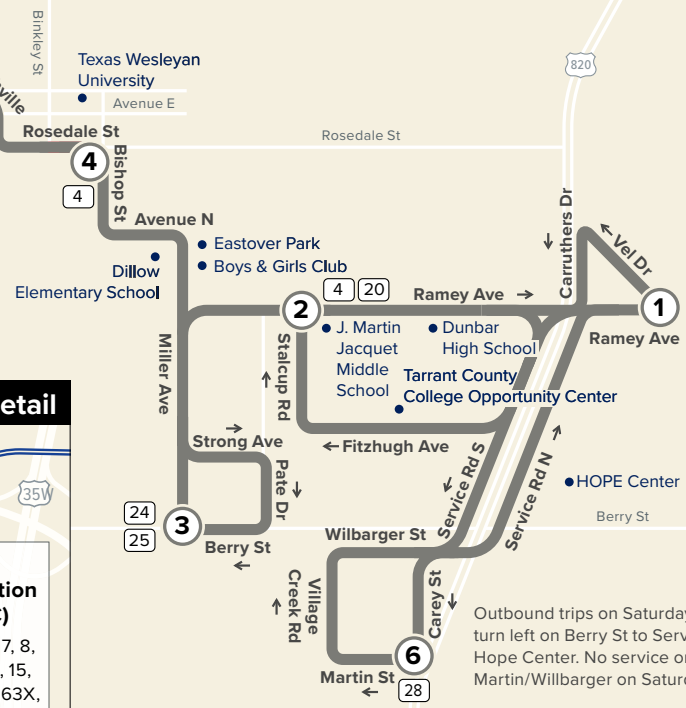

Ramey/Vickery 9

Intermodal Transportation Center (ITC)
1, 2, 3, 4, 5, 6, 7, 8, 9, 10, 11, 12, 14, 15, 46, 60X, 61X, 63X, 64X, 65X, 66X, SPUR, Molly

Outbound trips on Saturdays turn left on Berry St to Serve Hope Center. No service on Martin/Willbarger on Saturday.

- Map Key**
- Route Line
 - Scheduled Timepoint
 - Transfer Center
 - Transfer to other buses
 - Rail Station

Weekdays

To Downtown

Carey & Martin	Ramey & Vel	Ramey & Stalcup	Miller & Berry	Rosedale & Bishop	ITC Station
6	1	2	3	4	5
—	6:20	6:28	6:41	6:50	7:15
—	7:20	7:28	7:41	7:50	8:15
8:06	8:20	8:28	8:41	8:50	9:15
9:06	9:20	9:28	9:41	9:50	10:15
10:06	10:20	10:28	10:41	10:50	11:15
11:06	11:20	11:28	11:41	11:50	12:15
12:06	12:20	12:28	12:41	12:50	1:15
1:06	1:20	1:28	1:41	1:50	2:15
2:06	2:20	2:28	2:41	2:50	3:15
3:06	3:20	3:28	3:41	3:50	4:15
4:06	4:20	4:28	4:41	4:50	5:15
5:06	5:20	5:28	5:41	5:50	6:15
6:06	6:20	6:28	6:41	6:50	7:15

Saturday

To Downtown

Ramey & Vel	Ramey & Stalcup	Miller & Berry	Rosedale & Bishop	ITC Station
1	2	3	4	5
6:20	6:30	6:41	6:50	7:15
7:20	7:30	7:41	7:50	8:15
8:20	8:30	8:41	8:50	9:15
9:20	9:30	9:41	9:50	10:15
10:20	10:30	10:41	10:50	11:15
11:20	11:30	11:41	11:50	12:15
12:20	12:30	12:41	12:50	1:15
1:20	1:30	1:41	1:50	2:15
2:20	2:30	2:41	2:50	3:15
3:20	3:30	3:41	3:50	4:15
4:20	4:30	4:41	4:50	5:15
5:20	5:30	5:41	5:50	6:15
6:20	6:30	6:41	6:50	7:15

Saturday

From Downtown

ITC Station	Rosedale & Bishop	Miller & Berry	Ramey & Stalcup	Ramey & Vel
5	4	3	2	1
7:15	7:35	7:46	7:57	8:07
8:15	8:35	8:46	8:57	9:07
9:15	9:35	9:46	9:57	10:07
10:15	10:35	10:46	10:57	11:07
11:15	11:35	11:46	11:57	12:07
12:15	12:35	12:46	12:57	1:07
1:15	1:35	1:46	1:57	2:07
2:15	2:35	2:46	2:57	3:07
3:15	3:35	3:46	3:57	4:07
4:15	4:35	4:46	4:57	5:07
5:15	5:35	5:46	5:57	6:07
6:15	6:35	6:46	6:57	7:07
7:15	7:35	7:46	7:57	8:07