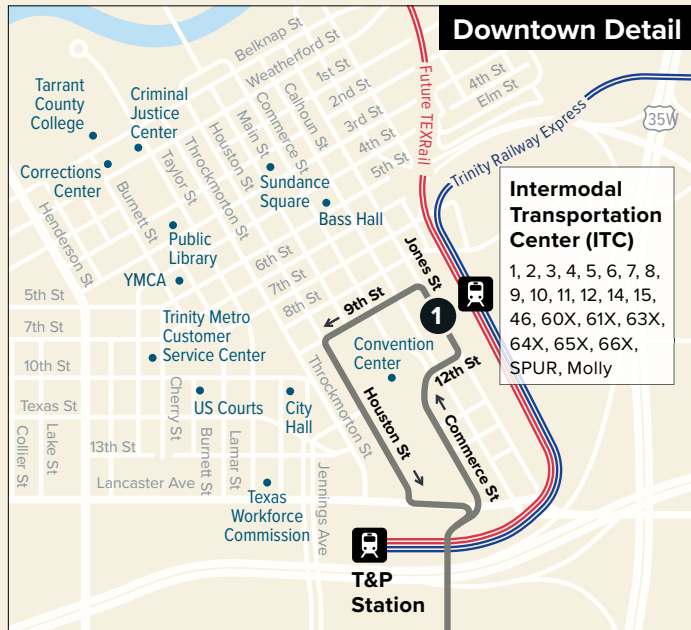

Ramey/Vickery 9

Intermodal Transportation Center (ITC)
1, 2, 3, 4, 5, 6, 7, 8, 9, 10, 11, 12, 14, 15, 46, 60X, 61X, 63X, 64X, 65X, 66X, SPUR, Molly

Outbound trips on Saturdays turn left on Berry St to Serve Hope Center. No service on Martin/Willbarger on Saturday.

- Map Key**
- Route Line
 - Scheduled Timepoint
 - Transfer Center
 - Transfer to other buses
 - Rail Station

Weekdays

To Downtown

Carey & Martin	Ramey & Vel	Ramey & Stalcup	Miller & Berry	Rosedale & Bishop	ITC Station
6	1	2	3	4	5
—	6:20	6:28	6:41	6:50	7:15
—	7:20	7:28	7:41	7:50	8:15
8:06	8:20	8:28	8:41	8:50	9:15
9:06	9:20	9:28	9:41	9:50	10:15
10:06	10:20	10:28	10:41	10:50	11:15
11:06	11:20	11:28	11:41	11:50	12:15
12:06	12:20	12:28	12:41	12:50	1:15
1:06	1:20	1:28	1:41	1:50	2:15
2:06	2:20	2:28	2:41	2:50	3:15
3:06	3:20	3:28	3:41	3:50	4:15
4:06	4:20	4:28	4:41	4:50	5:15
5:06	5:20	5:28	5:41	5:50	6:15
6:06	6:20	6:28	6:41	6:50	7:15

From Downtown

ITC Station	Rosedale & Bishop	Miller & Berry	Ramey & Stalcup	Carey & Martin	Ramey & Vel
5	4	3	2	6	1
7:15	7:35	7:46	7:57	8:06	8:20
8:15	8:35	8:46	8:57	9:06	9:20
9:15	9:35	9:46	9:57	10:06	10:20
10:15	10:35	10:46	10:57	11:06	11:20
11:15	11:35	11:46	11:57	12:06	12:20
12:15	12:35	12:46	12:57	1:06	1:20
1:15	1:35	1:46	1:57	2:06	2:20
2:15	2:35	2:46	2:57	3:06	3:20
3:15	3:35	3:46	3:57	4:06	4:20
4:15	4:35	4:46	4:57	5:06	5:20
5:15	5:35	5:46	5:57	6:06	6:20
6:15	6:35	6:46	6:57	—	7:07
7:15	7:35	7:46	7:57	—	8:07

Saturday

From Downtown

ITC Station	Rosedale & Bishop	Miller & Berry	Ramey & Stalcup	Ramey & Vel
5	4	3	2	1
7:15	7:35	7:46	7:57	8:07
8:15	8:35	8:46	8:57	9:07
9:15	9:35	9:46	9:57	10:07
10:15	10:35	10:46	10:57	11:07
11:15	11:35	11:46	11:57	12:07
12:15	12:35	12:46	12:57	1:07
1:15	1:35	1:46	1:57	2:07
2:15	2:35	2:46	2:57	3:07
3:15	3:35	3:46	3:57	4:07
4:15	4:35	4:46	4:57	5:07
5:15	5:35	5:46	5:57	6:07
6:15	6:35	6:46	6:57	7:07
7:15	7:35	7:46	7:57	8:07