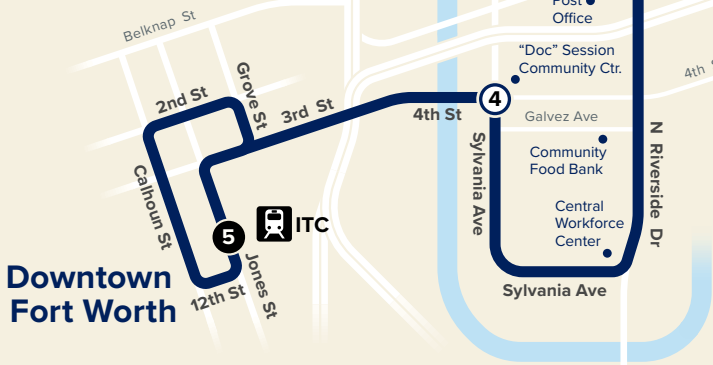

11

North Beach / Mercantile Center

Map Key

- Route Line
- Scheduled Timepoint
- Transfer Center
- Transfer to other buses
- Rail Station

Downtown Fort Worth

Weekdays

To Downtown

Mercantile Center Station	N Beach & Chesser Boyer	Riverside & Belknap	4th & Sylvania	ITC Station
①	②	③	④	⑤
5:50	5:53	6:01	6:07	6:15
6:20	6:23	6:31	6:37	6:45
6:50	6:53	7:01	7:07	7:15
7:20	7:23	7:31	7:37	7:45
7:50	7:53	8:01	8:07	8:15
8:20	8:23	8:31	8:37	8:45
8:50	8:53	9:01	9:07	9:15
9:50	9:53	10:01	10:07	10:15
10:50	10:53	11:01	11:07	11:15
11:50	11:53	12:01	12:07	12:15
12:50	12:53	1:01	1:07	1:15
1:50	1:53	2:01	2:07	2:15
2:50	2:53	3:01	3:07	3:15
3:50	3:53	4:01	4:07	4:15
4:20	4:23	4:31	4:37	4:45
4:50	4:53	5:01	5:07	5:15
5:20	5:23	5:31	5:37	5:45
5:50	5:53	6:01	6:07	6:15
6:20	6:23	6:31	6:37	6:45
6:50	6:53	7:01	7:07	7:15
7:50	7:53	8:01	8:07	8:15
8:50	8:53	9:01	9:07	9:15
9:50	9:53	10:01	10:07	10:15
10:50	10:53	11:01	11:07	11:15

From Downtown

ITC Station	4th & Sylvania	Riverside & Belknap	N Beach & Chesser Boyer	Mercantile Center Station
⑤	④	③	②	①
5:45	5:52	6:01	6:10	6:13
6:15	6:22	6:31	6:40	6:43
6:45	6:52	7:01	7:10	7:13
7:15	7:22	7:31	7:40	7:43
7:45	7:52	8:01	8:10	8:13
8:15	8:22	8:31	8:40	8:43
8:45	8:52	9:01	9:10	9:13
9:15	9:22	9:31	9:40	9:43
10:15	10:22	10:31	10:40	10:43
11:15	11:22	11:31	11:40	11:43
12:15	12:22	12:31	12:40	12:43
1:15	1:22	1:31	1:40	1:43
2:15	2:22	2:31	2:40	2:43
3:15	3:22	3:31	3:40	3:43
3:45	3:52	4:01	4:10	4:13
4:15	4:22	4:31	4:40	4:43
4:45	4:52	5:01	5:10	5:13
5:15	5:22	5:31	5:40	5:43
5:45	5:52	6:01	6:10	6:13
6:15	6:22	6:31	6:40	6:43
7:15	7:22	7:31	7:40	7:43
8:15	8:22	8:31	8:40	8:43
9:15	9:22	9:31	9:40	9:43
10:15	10:22	10:31	10:40	10:43