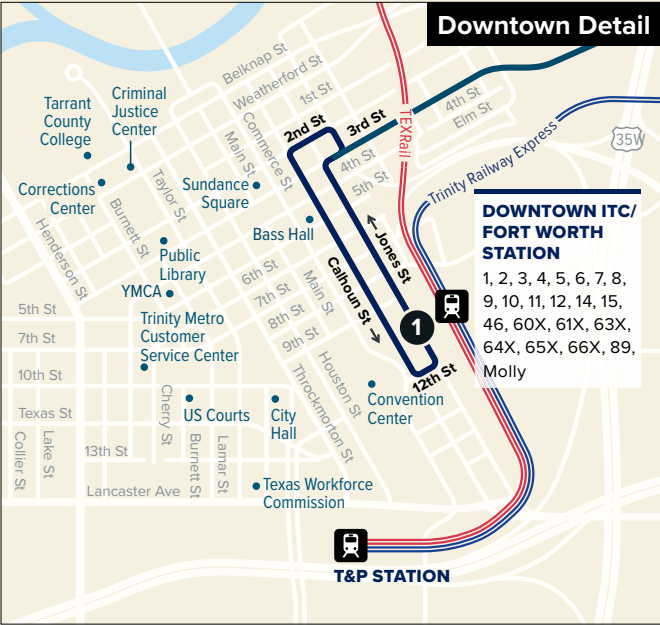

11

North Beach / Mercantile Center

Map Key

- Route Line
- Scheduled Timepoint
- Transfer Center
- Transfer to other buses
- Rail Station

Downtown Fort Worth

Weekdays

To Downtown

Mercantile Center Station	N Beach & Chesser Boyer	Riverside & Belknap	4th & Sylvania	ITC Station
①	②	③	④	⑤
5:50	5:53	6:01	6:07	6:15
6:20	6:23	6:31	6:37	6:45
6:50	6:53	7:01	7:07	7:15
7:20	7:23	7:31	7:37	7:45
7:50	7:53	8:01	8:07	8:15
8:20	8:23	8:31	8:37	8:45
8:50	8:53	9:01	9:07	9:15
9:50	9:53	10:01	10:07	10:15
10:50	10:53	11:01	11:07	11:15
11:50	11:53	12:01	12:07	12:15
12:50	12:53	1:01	1:07	1:15
1:50	1:53	2:01	2:07	2:15
2:50	2:53	3:01	3:07	3:15
3:50	3:53	4:01	4:07	4:15
4:20	4:23	4:31	4:37	4:45
4:50	4:53	5:01	5:07	5:15
5:20	5:23	5:31	5:37	5:45
5:50	5:53	6:01	6:07	6:15
6:20	6:23	6:31	6:37	6:45
6:50	6:53	7:01	7:07	7:15
7:50	7:53	8:01	8:07	8:15
8:50	8:53	9:01	9:07	9:15
9:50	9:53	10:01	10:07	10:15
10:50	10:53	11:01	11:07	11:15

From Downtown

ITC Station	4th & Sylvania	Riverside & Belknap	N Beach & Chesser Boyer	Mercantile Center Station
⑤	④	③	②	①
5:45	5:52	6:01	6:10	6:13
6:15	6:22	6:31	6:40	6:43
6:45	6:52	7:01	7:10	7:13
7:15	7:22	7:31	7:40	7:43
7:45	7:52	8:01	8:10	8:13
8:15	8:22	8:31	8:40	8:43
8:45	8:52	9:01	9:10	9:13
9:15	9:22	9:31	9:40	9:43
10:15	10:22	10:31	10:40	10:43
11:15	11:22	11:31	11:40	11:43
12:15	12:22	12:31	12:40	12:43
1:15	1:22	1:31	1:40	1:43
2:15	2:22	2:31	2:40	2:43
3:15	3:22	3:31	3:40	3:43
3:45	3:52	4:01	4:10	4:13
4:15	4:22	4:31	4:40	4:43
4:45	4:52	5:01	5:10	5:13
5:15	5:22	5:31	5:40	5:43
5:45	5:52	6:01	6:10	6:13
6:15	6:22	6:31	6:40	6:43
7:15	7:22	7:31	7:40	7:43
8:15	8:22	8:31	8:40	8:43
9:15	9:22	9:31	9:40	9:43
10:15	10:22	10:31	10:40	10:43