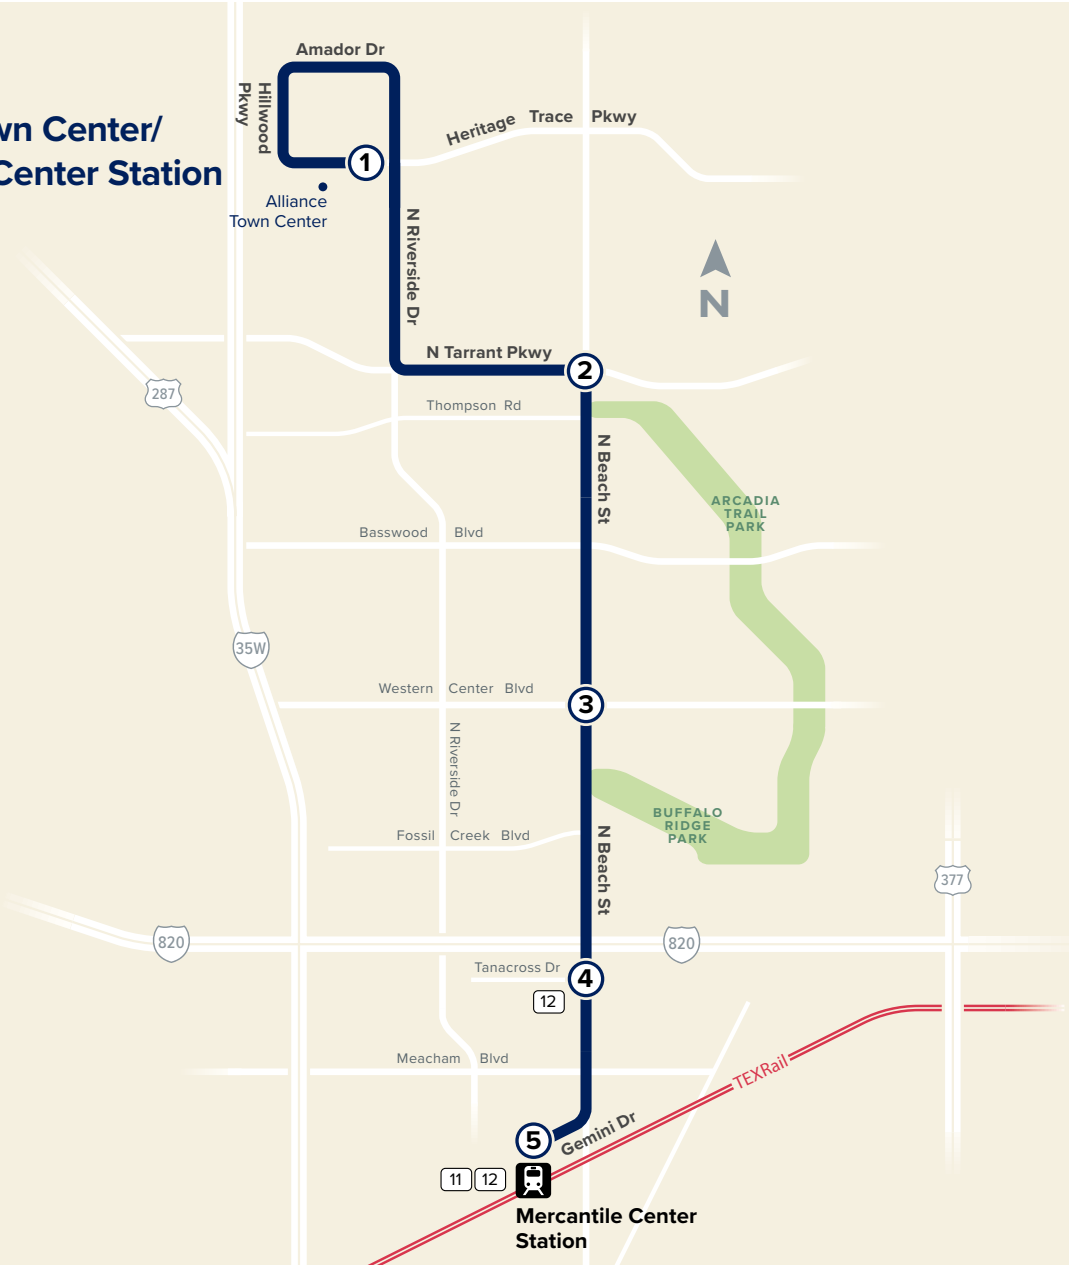

16

Alliance Town Center/ Mercantile Center Station

Map Key

-  Route Line

-  Scheduled Timepoint

-  Transfer to other buses

-  Rail Station

Weekdays

To Mercantile Station

Heritage Trace & N Riverside	N Beach & Tarrant	N Beach & Western Center	N Beach & Tanacross	Mercantile Center Station
①	②	③	④	⑤
5:12	5:20	5:27	5:34	5:39
5:42	5:50	5:57	6:04	6:09
6:12	6:20	6:27	6:34	6:39
6:42	6:50	6:57	7:04	7:09
7:12	7:20	7:27	7:34	7:39
7:42	7:50	7:57	8:04	8:09
8:12	8:20	8:27	8:34	8:39
9:12	9:20	9:27	9:34	9:39
10:12	10:20	10:27	10:34	10:39
11:12	11:20	11:27	11:34	11:39
12:12	12:20	12:27	12:34	12:39
1:12	1:20	1:27	1:34	1:39
2:12	2:20	2:27	2:34	2:39
3:12	3:20	3:27	3:34	3:39
3:42	3:50	3:57	4:04	4:09
4:12	4:20	4:27	4:34	4:39
4:42	4:50	4:57	5:04	5:09
5:12	5:20	5:27	5:34	5:39
5:42	5:50	5:57	6:04	6:09
6:12	6:20	6:27	6:34	6:39
7:12	7:20	7:27	7:34	7:39
8:12	8:20	8:27	8:34	8:39
9:12	9:20	9:27	9:34	9:39
10:12	10:20	10:27	10:34	10:39

To Alliance Town Center

Mercantile Center Station	N Beach & Tanacross	N Beach & Western Center	N Beach & Tarrant	Heritage Trace & N Riverside
⑤	④	③	②	①
5:46	5:49	5:56	6:03	6:12
6:16	6:19	6:26	6:33	6:42
6:46	6:49	6:56	7:03	7:12
7:16	7:19	7:26	7:33	7:42
7:46	7:49	7:56	8:03	8:12
8:16	8:19	8:26	8:33	8:42
8:46	8:49	8:56	9:03	9:12
9:46	9:49	9:56	10:03	10:12
10:46	10:49	10:56	11:03	11:12
11:46	11:49	11:56	12:03	12:12
12:46	12:49	12:56	1:03	1:12
1:46	1:49	1:56	2:03	2:12
2:46	2:49	2:56	3:03	3:12
3:16	3:19	3:26	3:33	3:42
3:46	3:49	3:56	4:03	4:12
4:16	4:19	4:26	4:33	4:42
4:46	4:49	4:56	5:03	5:12
5:16	5:19	5:26	5:33	5:42
5:46	5:49	5:56	6:03	6:12
6:16	6:19	6:26	6:33	6:42
6:46	6:49	6:56	7:03	7:12
7:46	7:49	7:56	8:03	8:12
8:46	8:49	8:56	9:03	9:12
9:46	9:49	9:56	10:03	10:12
10:46	10:49	10:56	11:03	11:12