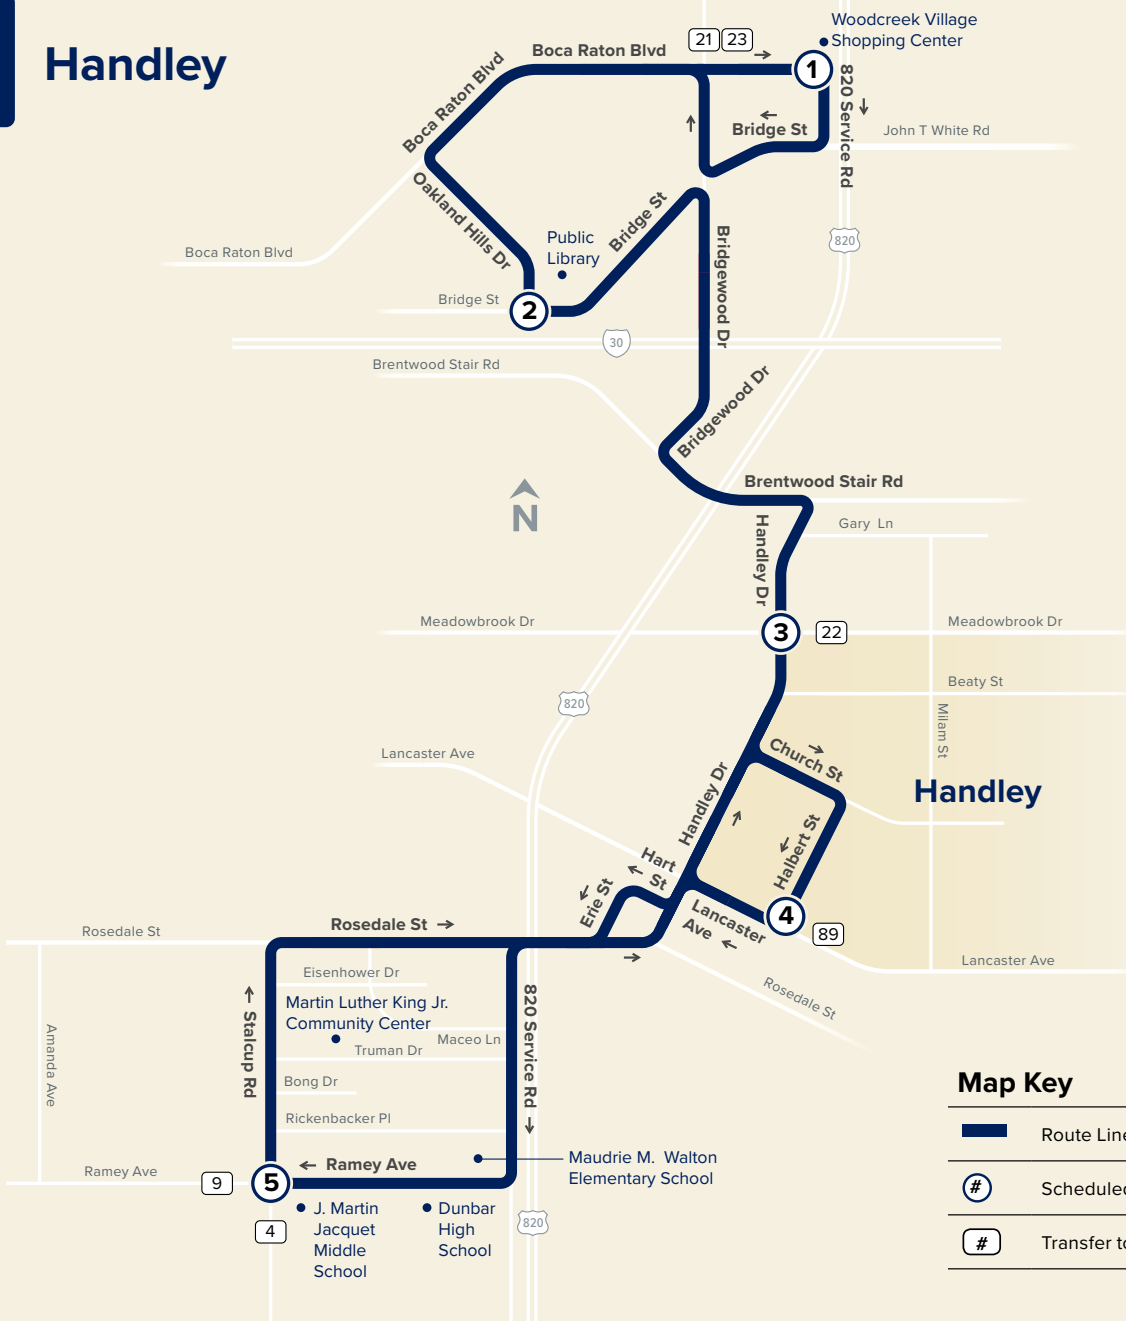

## Handley

**Map Key**

	Route Line
	Scheduled timepoint
	Transfer to other buses

### Southbound

Boca Raton & Loop 820	Bridge & Oakland Hills	Handley & Meadowbrook	Halbert & Lancaster	Ramey & Stalcup
①	②	③	④	⑤
5:00	5:06	5:14	5:20	5:30
6:00	6:06	6:14	6:20	6:30
6:30	6:36	6:44	6:50	7:00
7:00	7:06	7:14	7:20	7:30
7:30	7:36	7:44	7:50	8:00
8:00	8:06	8:14	8:20	8:30
8:30	8:36	8:44	8:50	9:00
9:30	9:36	9:44	9:50	10:00
10:30	10:36	10:44	10:50	11:00
11:30	11:36	11:44	11:50	12:00
12:30	12:36	12:44	12:50	1:00
1:30	1:36	1:44	1:50	2:00
2:30	2:36	2:44	2:50	3:00
3:30	3:36	3:44	3:50	4:00
4:00	4:06	4:14	4:20	4:30
4:30	4:36	4:44	4:50	5:00
5:00	5:06	5:14	5:20	5:30
5:30	5:36	5:44	5:50	6:00
6:00	6:06	6:14	6:20	6:30
6:30	6:36	6:44	6:50	7:00
7:30	7:36	7:44	7:50	8:00
8:30	8:36	8:44	8:50	9:00
9:30	9:36	9:44	9:50	10:00
10:30	10:36	10:44	10:50	11:00

### Southbound

Boca Raton & Loop 820	Bridge & Oakland Hills	Handley & Meadowbrook	Halbert & Lancaster	Ramey & Stalcup
①	②	③	④	⑤
5:12	5:18	5:26	5:30	5:39
6:12	6:18	6:26	6:30	6:39
7:12	7:18	7:26	7:30	7:39
8:12	8:18	8:26	8:30	8:39
9:12	9:18	9:26	9:30	9:39
10:12	10:18	10:26	10:30	10:39
11:12	11:18	11:26	11:30	11:39
12:12	12:18	12:26	12:30	12:39
1:12	1:18	1:26	1:30	1:39
2:12	2:18	2:26	2:30	2:39
3:12	3:18	3:26	3:30	3:39
4:12	4:18	4:26	4:30	4:39
5:12	5:18	5:26	5:30	5:39
6:12	6:18	6:26	6:30	6:39
7:12	7:18	7:26	7:30	7:39
8:12	8:18	8:26	8:30	8:39
9:12	9:18	9:26	9:30	9:39
10:12	10:18	10:26	10:30	10:39