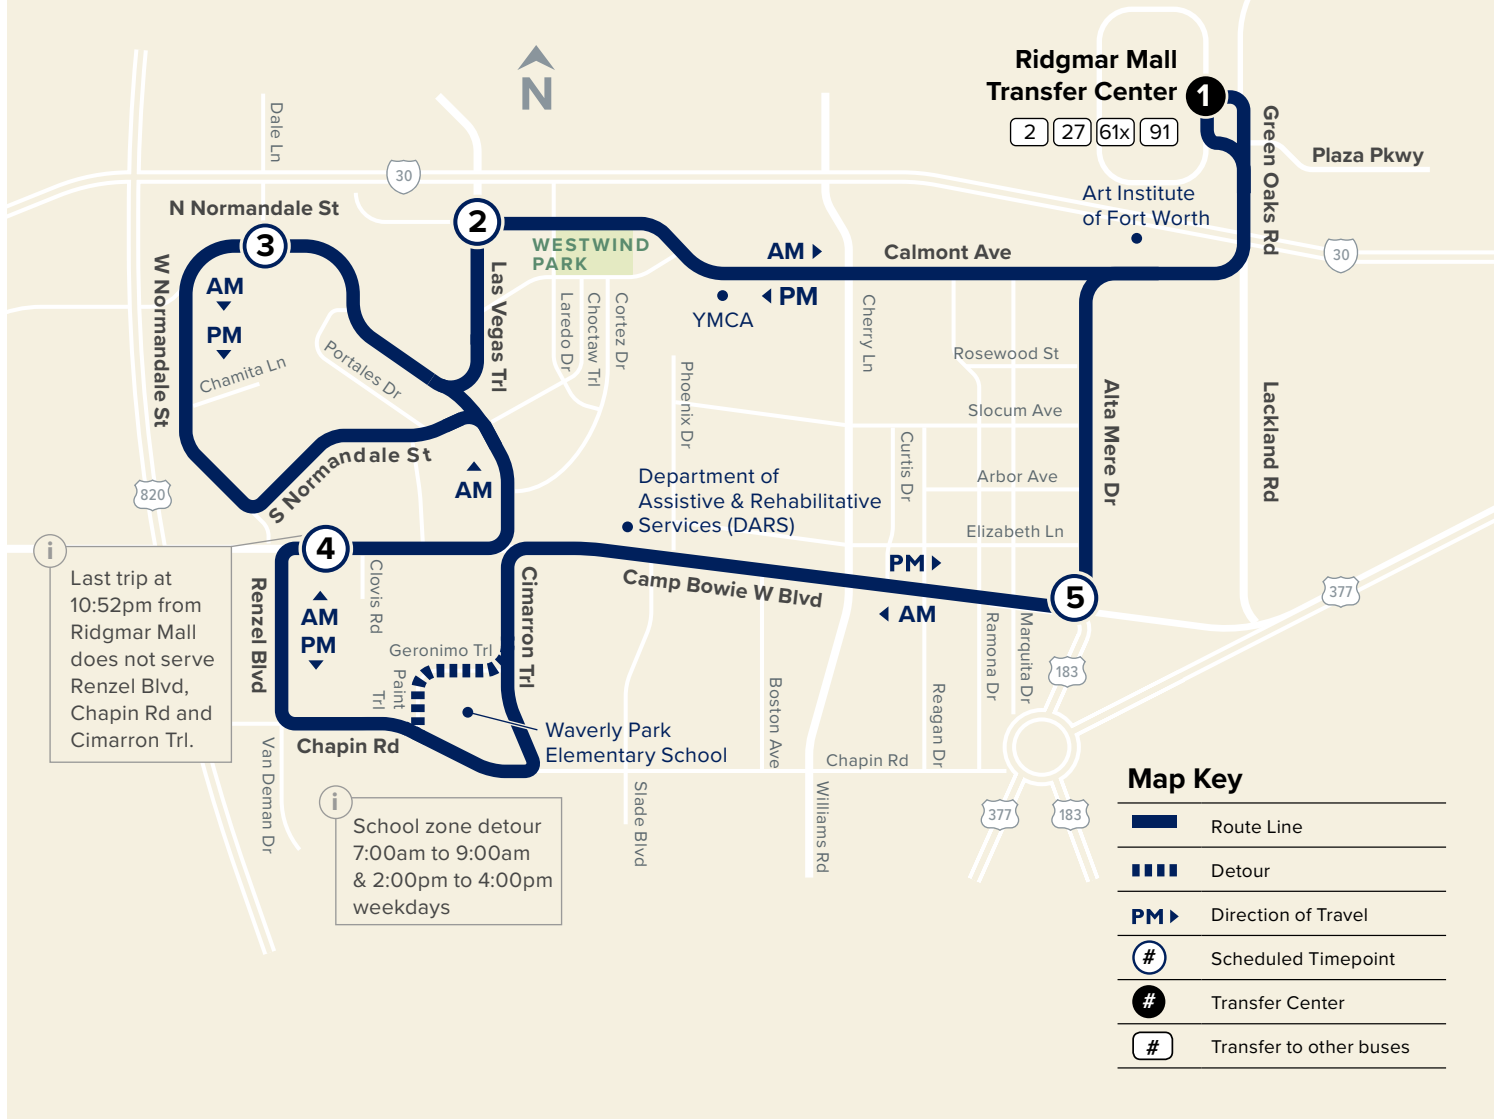

26

Ridgmar/ Normandale

Last trip at 10:52pm from Ridgmar Mall does not serve Renzel Blvd, Chapin Rd and Cimarron Trl.

School zone detour 7:00am to 9:00am & 2:00pm to 4:00pm weekdays

Weekdays

Clockwise Direction (AM Only)

Counterclockwise Direction (PM Only)

Ridgmar Mall Transfer Center	Calmont & Las Vegas	N Normandale & W Normandale	Hwy 580 & Renzel	Hwy 580 & Alta Mere	Ridgmar Mall Transfer Center
1	2	3	4	5	1
12:05	12:17	12:22	12:35	12:47	12:59
12:35	12:47	12:52	1:05	1:17	1:29
1:05	1:17	1:22	1:35	1:47	1:59
1:35	1:47	1:52	2:05	2:17	2:29
*2:05	2:17	2:22	2:35	2:47	2:59
*2:35	2:47	2:52	3:05	3:17	3:29
*3:05	3:17	3:22	3:35	3:47	3:59
3:35	3:47	3:52	4:05	4:17	4:29
4:05	4:17	4:22	4:35	4:47	4:59
4:35	4:47	4:52	5:05	5:17	5:29
5:05	5:17	5:22	5:35	5:47	5:59
5:35	5:47	5:52	6:05	6:17	6:29
6:05	6:17	6:22	6:35	6:47	6:59
6:35	6:47	6:52	7:05	7:17	7:29
7:05	7:17	7:22	7:35	7:47	7:59
8:05	8:17	8:22	8:35	8:47	8:59
9:05	9:17	9:22	9:35	9:47	9:59
10:05	10:17	10:22	10:35	10:47	10:59
10:52	11:03	11:08	—	11:21	11:29

* Trips follow detour as indicated on map.

AM Times

PM Times

Weekends and Major Holidays

Counterclockwise Direction (PM Only)

Ridgmar Mall Transfer Center	Calmont & Las Vegas	N Normandale & W Normandale	Hwy 580 & Renzel	Hwy 580 & Alta Mere	Ridgmar Mall Transfer Center
1	2	3	4	5	1
12:05	12:17	12:22	12:35	12:47	12:59
12:35	12:47	12:52	1:05	1:17	1:29
1:05	1:17	1:22	1:35	1:47	1:59
1:35	1:47	1:52	2:05	2:17	2:29
2:05	2:17	2:22	2:35	2:47	2:59
2:35	2:47	2:52	3:05	3:17	3:29
3:05	3:17	3:22	3:35	3:47	3:59
3:35	3:47	3:52	4:05	4:17	4:29
4:05	4:17	4:22	4:35	4:47	4:59
4:35	4:47	4:52	5:05	5:17	5:29
5:05	5:17	5:22	5:35	5:47	5:59
5:35	5:47	5:52	6:05	6:17	6:29
6:05	6:17	6:22	6:35	6:47	6:59
6:35	6:47	6:52	7:05	7:17	7:29
7:05	7:17	7:22	7:35	7:47	7:59
8:05	8:17	8:22	8:35	8:47	8:59
9:05	9:17	9:22	9:35	9:47	9:59
10:05	10:17	10:22	10:35	10:47	10:59
10:52	11:03	11:08	—	11:21	11:29