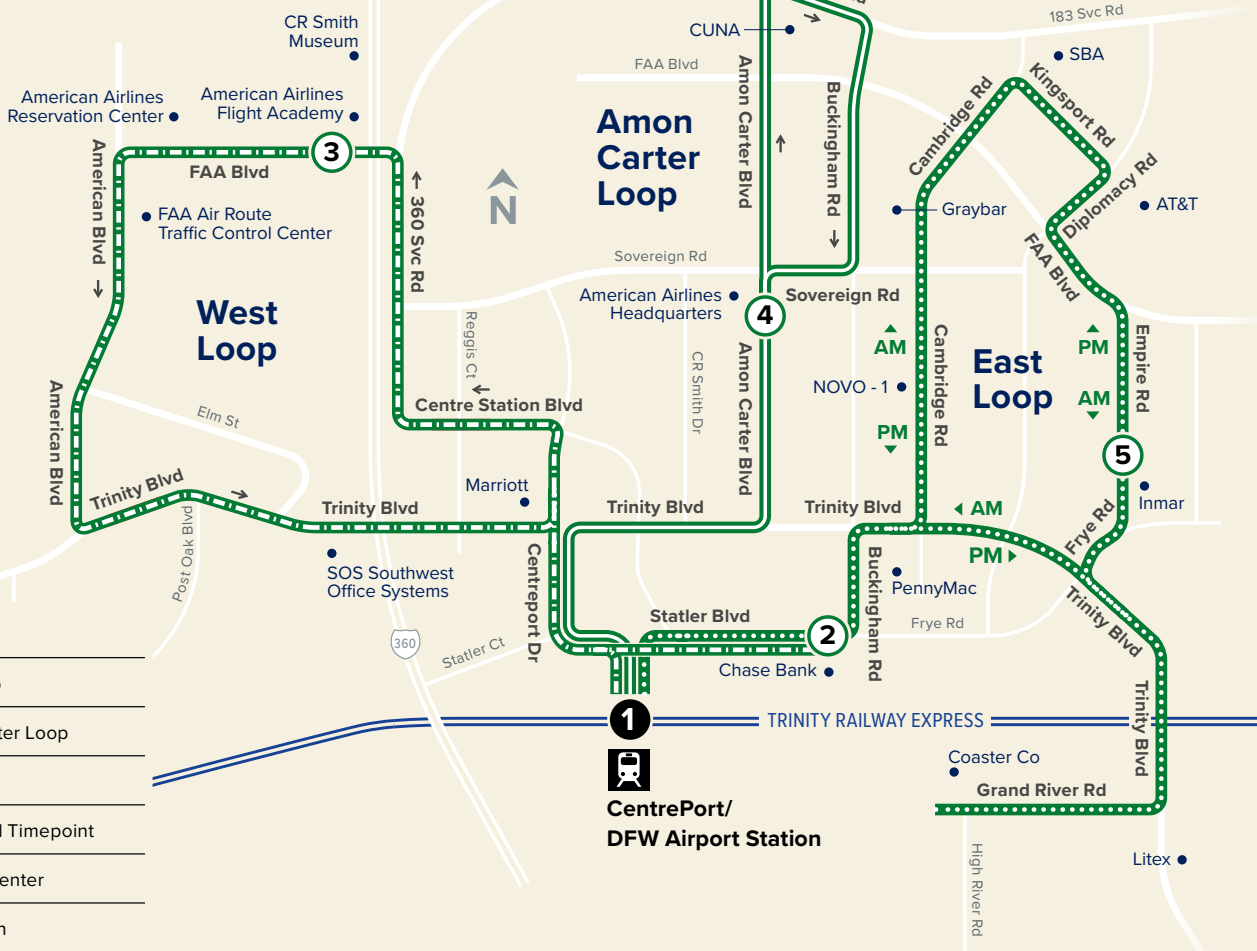

30 CentrePort Circulator

Map Key

-  West Loop
-  Amon Carter Loop
-  East Loop
-  Scheduled Timepoint
-  Transfer Center
-  Rail Station

Weekdays

West Loop AM/PM

CentrePort Station	Chase Bank	American Airlines Academy	CentrePort Station
1	2	3	1
6:10	6:14	6:18	6:30
6:32	6:36	6:40	6:52
6:52	6:56	7:00	7:12
7:20	7:24	7:28	7:40
7:50	7:54	7:58	8:10
8:10	8:14	8:18	8:30
8:32	8:36	8:40	8:52
CentrePort Station	American Airlines Academy	Chase Bank	CentrePort Station
1	3	2	1
2:55	3:03	3:16	3:20
3:20	3:28	3:41	3:45
3:55	4:03	4:16	4:20
4:20	4:28	4:41	4:45
4:50	4:58	5:11	5:15
5:20	5:28	5:41	5:45
5:50	5:58	6:11	6:15
6:15	6:23	6:36	6:40

Amon Carter Loop

CentrePort Station	American Airlines Headquarters	CentrePort Station
1	4	1
6:10	6:22	6:30
6:32	6:44	6:52
6:52	7:04	7:12
7:20	7:32	7:40
7:50	8:02	8:10
8:10	8:22	8:30
8:32	8:44	8:52
No Midday Service		
3:00	3:12	3:20
3:25	3:37	3:45
4:00	4:12	4:20
4:25	4:37	4:45
4:55	5:07	5:15
5:25	5:37	5:45
5:55	6:12	6:15
6:20	6:32	6:40

East Loop

CentrePort Station	Inmar	CentrePort Station
1	5	1
6:02	6:15	6:27
6:32	6:45	6:57
7:02	7:15	7:27
7:32	7:45	7:57
8:02	8:15	8:27
8:32	8:45	8:57
No Midday Service		
2:55	3:08	3:20
3:20	3:33	3:45
3:55	4:08	4:20
4:20	4:33	4:45
4:50	5:03	5:15
5:20	5:33	5:45
5:50	6:03	6:15
6:15	6:28	6:40

AM Times PM Times

Route 30 has no service on Weekends or Major Holidays

CentrePort/DFW Airport Station

Bus Bay Pull-Ins

Purchase passes or track your bus with our mobile apps

800 Cherry Street
Fort Worth, Texas 76102
Customer Service: (817) 215-8600
RIDETRINITYMETRO.org | @TrinityMetro