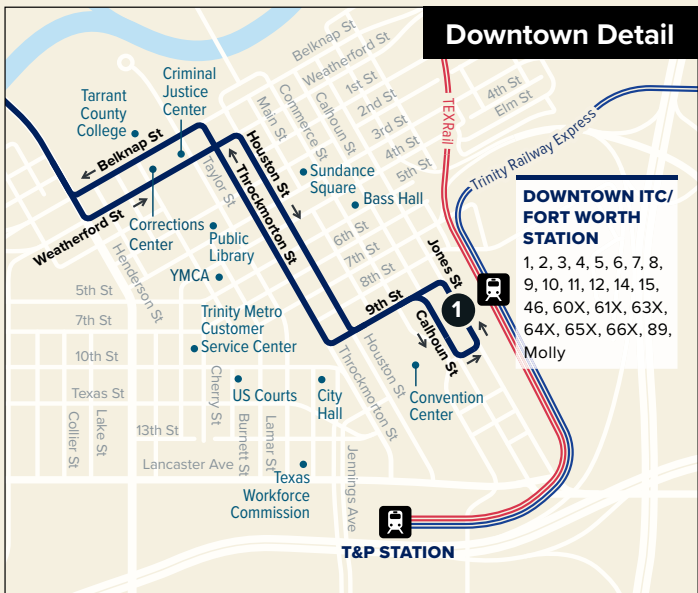

### Map Key

-  Route Line
-  Non-Stop Service
-  Scheduled Timepoint
-  Transfer Center
-  Transfer to other buses
-  Rail Station

## To Downtown

Boat Club & SH 199	Jacksboro & Ephriham	ITC Station
<b>4</b>	<b>2</b>	<b>1</b>
5:35	5:42	6:10
6:05	6:12	6:40
6:35	6:42	7:10
7:05	7:12	7:40
7:35	7:42	8:10
8:05	8:12	8:40
8:35	8:42	9:10
9:05	9:12	9:40
9:35	9:42	10:10
10:05	10:12	10:40
10:35	10:42	11:10
11:05	11:12	11:40
11:35	11:42	12:10
12:05	12:12	12:40
12:35	12:42	1:10
1:05	1:12	1:40
1:35	1:42	2:10
2:05	2:12	2:40
2:35	2:42	3:10
3:05	3:12	3:40
3:35	3:42	4:10
4:05	4:12	4:40
4:35	4:42	5:10
5:05	5:12	5:40
5:35	5:42	6:10
6:05	6:12	6:40
6:35	6:42	7:10
7:05	7:12	7:40
7:35	7:42	8:10
8:35	8:42	9:10
9:35	9:42	10:10
10:35	10:42	11:10

### To Downtown

Boat Club & SH 199	Jacksboro & Ephriham	ITC Station
<b>4</b>	<b>2</b>	<b>1</b>
6:35	6:42	7:10
7:05	7:12	7:40
7:35	7:42	8:10
8:05	8:12	8:40
8:35	8:42	9:10
9:05	9:12	9:40
9:35	9:42	10:10
10:05	10:12	10:40
10:35	10:42	11:10
11:05	11:12	11:40
11:35	11:42	12:10
12:05	12:12	12:40
12:35	12:42	1:10
1:05	1:12	1:40
1:35	1:42	2:10
2:05	2:12	2:40
2:35	2:42	3:10
3:05	3:12	3:40
3:35	3:42	4:10
4:05	4:12	4:40
4:35	4:42	5:10
5:05	5:12	5:40
5:35	5:42	6:10
6:05	6:12	6:40
6:35	6:42	7:10
7:05	7:12	7:40
7:35	7:42	8:10
8:35	8:42	9:10
9:35	9:42	10:10
10:35	10:42	11:10