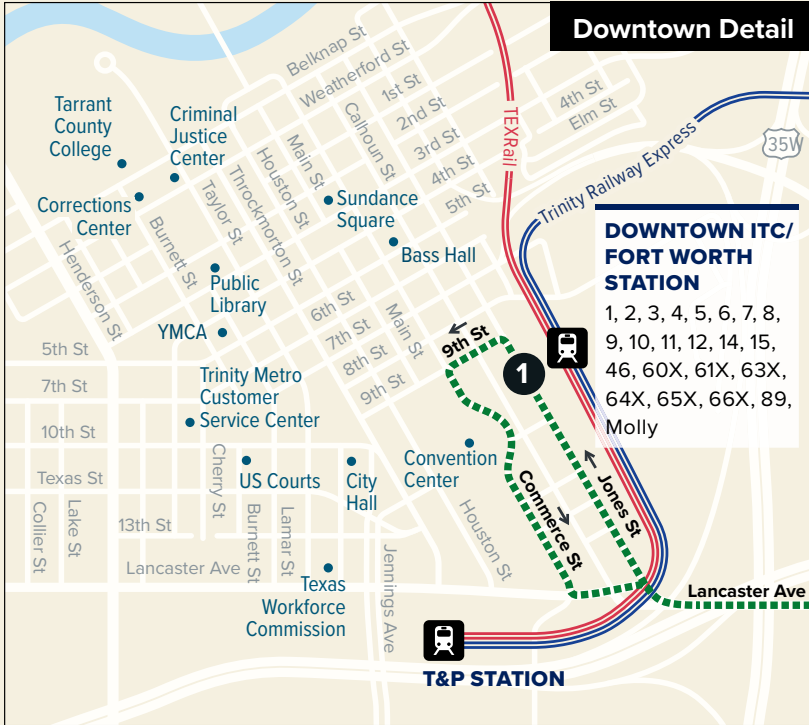

60X Eastside Xpress

Map Key

- Non-Stop Service
- # Transfer Center
- # Transfer to other buses
- Rail Station

i Route continues to/from Downtown Fort Worth via Lancaster Ave

Weekdays

To Downtown

East Fort Worth
Transfer Center

2

6:47
7:17
7:47

ITC
Station

1

6:57
7:27
7:57

From Downtown

ITC
Station

2

6:58
7:28

East Fort Worth
Transfer Center

1

7:13
7:43

AM Times

PM Times

Route 60X has no service on Weekends or Major Holidays