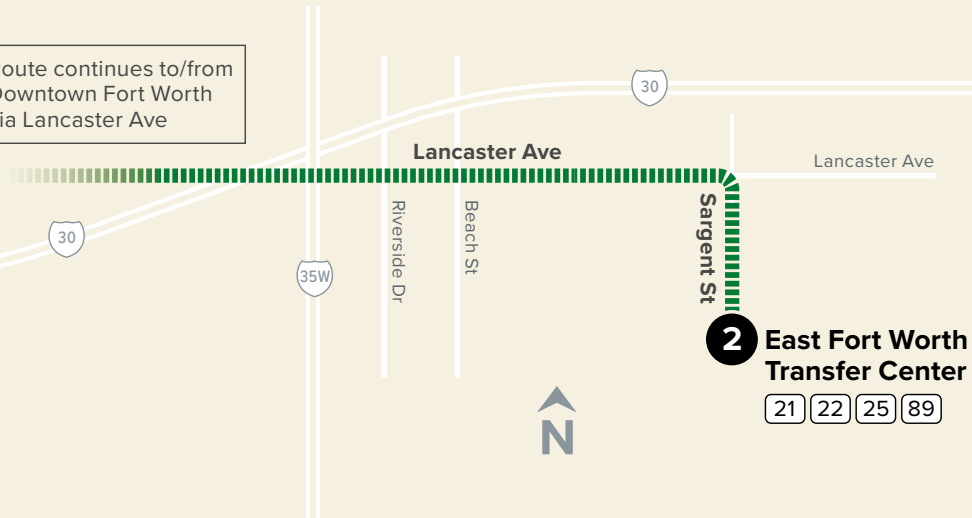

60X Eastside Xpress

Map Key

- Non-Stop Service
- # Transfer Center
- # Transfer to other buses
- Rail Station

i Route continues to/from Downtown Fort Worth via Lancaster Ave

Weekdays

To Downtown

East Fort Worth
Transfer Center

2

6:47
7:17
7:47

ITC
Station

1

6:57
7:27
7:57

From Downtown

ITC
Station

2

6:58
7:28

East Fort Worth
Transfer Center

1

7:13
7:43

AM Times

PM Times

Route 60X has no service on Weekends or Major Holidays