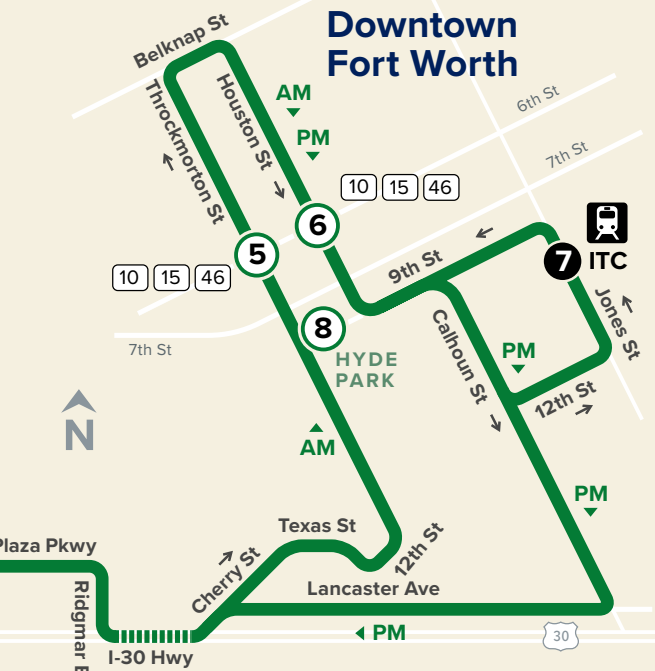

61X

Normandale Xpress

Map Key

- Route Line
- Non-Stop Service
- # Scheduled Timepoint
- # Transfer Center
- # Transfer to other buses
- Rail Station
- Park & Ride

Purchase passes or track your bus with our mobile apps

800 Cherry Street
 Fort Worth, Texas 76102
 Customer Service: (817) 215-8600
 RIDETRINITYMETRO.org | @TrinityMetro

Effective Dec. 30, 2018

Weekdays

To Downtown

8700 Calmont	S Normandale & W Normandale	N Normandale & La Palma	Ridgmar Mall Transfer Center	6th & Throckmorton	6th & Houston	ITC Station
1	2	3	4	5	6	7
5:17	5:22	5:25	5:35	5:57	6:02	6:05
5:55	6:00	6:03	6:17	6:38	6:44	6:47
6:52	6:57	7:00	7:10	7:31	7:36	7:39

From Downtown

Hyde Park	6th & Houston	ITC Station	Ridgmar Mall Transfer Center	S Normandale & W Normandale	N Normandale & La Palma
8	6	7	4	2	3
4:39	4:48	4:53	5:13	5:28	5:35
4:56	5:05	5:10	5:30	5:45	5:52
5:26	5:35	5:40	6:00	6:15	6:22

AM Times

PM Times

Route 61X has no service on Weekends or Major Holidays