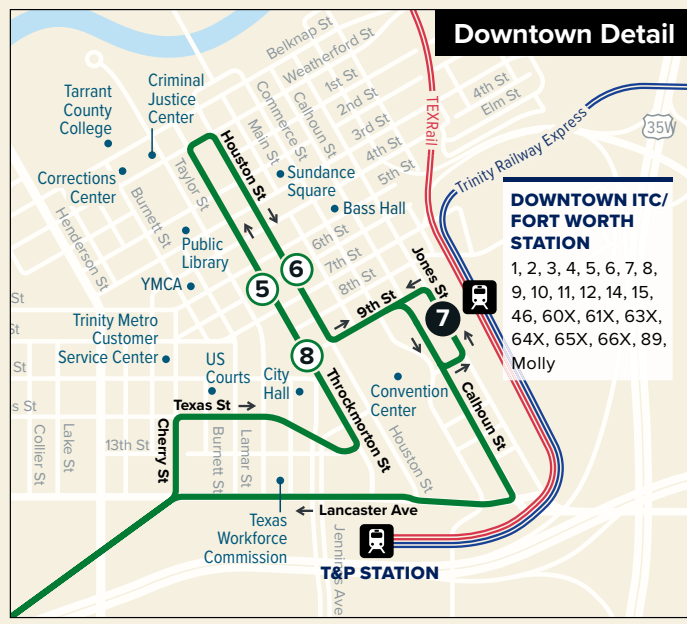

61X

Normandale Xpress

Map Key

- Route Line
- Non-Stop Service
- # Scheduled Timepoint
- # Transfer Center
- # Transfer to other buses
- Rail Station
- Park & Ride

Purchase passes or track your bus with our mobile apps

800 Cherry Street
 Fort Worth, Texas 76102
 Customer Service: (817) 215-8600
 RIDETRINITYMETRO.org | @TrinityMetro

Effective Dec. 30, 2018

Weekdays

To Downtown

8700 Calmont	S Normandale & W Normandale	N Normandale & La Palma	Ridgmar Mall Transfer Center	6th & Throckmorton	6th & Houston	ITC Station
1	2	3	4	5	6	7
5:17	5:22	5:25	5:35	5:57	6:02	6:05
5:55	6:00	6:03	6:17	6:38	6:44	6:47
6:52	6:57	7:00	7:10	7:31	7:36	7:39

From Downtown

Hyde Park	6th & Houston	ITC Station	Ridgmar Mall Transfer Center	S Normandale & W Normandale	N Normandale & La Palma
8	6	7	4	2	3
4:39	4:48	4:53	5:13	5:28	5:35
4:56	5:05	5:10	5:30	5:45	5:52
5:26	5:35	5:40	6:00	6:15	6:22

AM Times

PM Times

Route 61X has no service on Weekends or Major Holidays