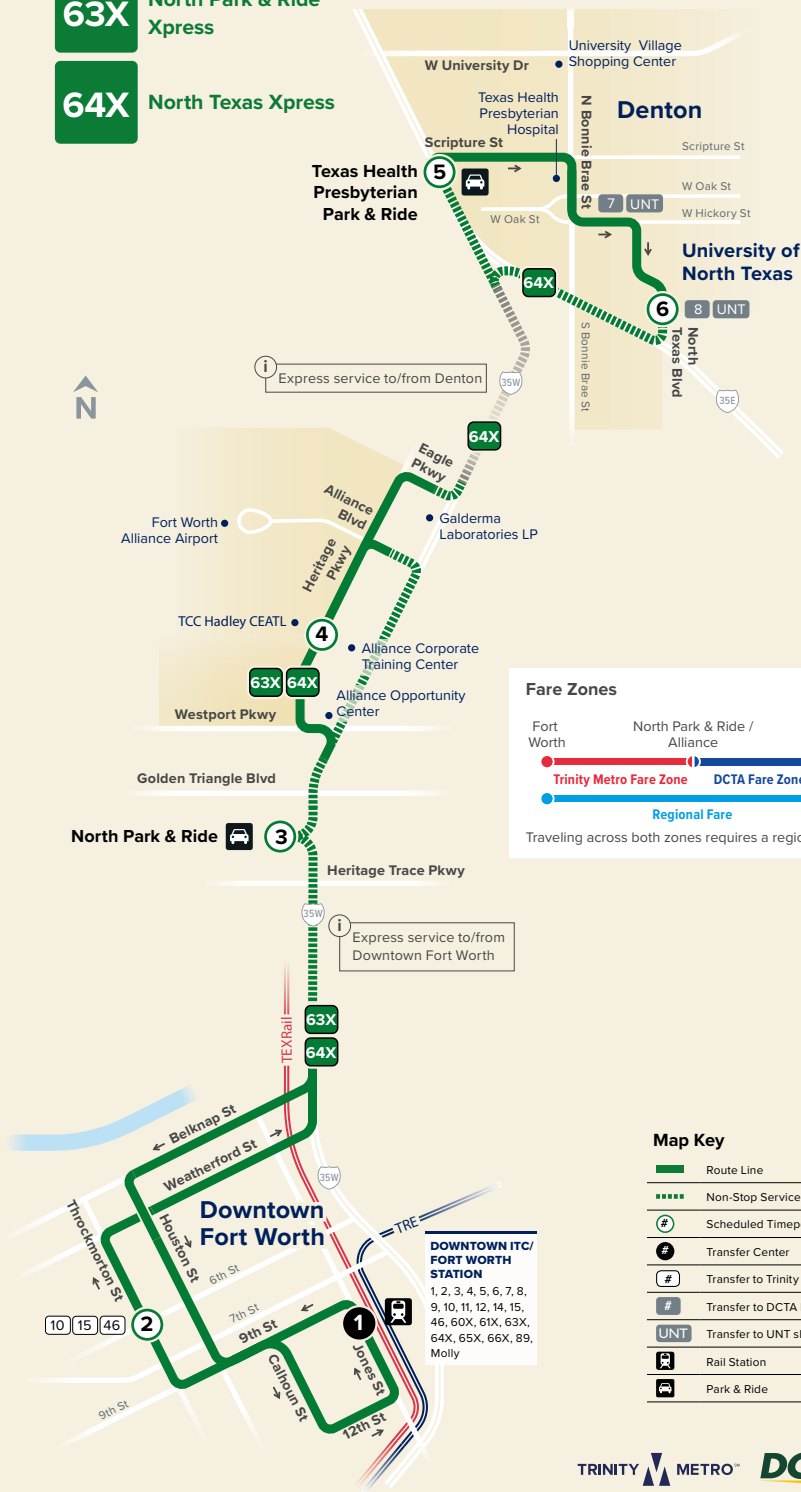

63X

North Park & Ride Xpress

64X

North Texas Xpress

Weekdays

Northbound

	ITC Station	6th St & Throckmorton	North Park & Ride	Alliance Heritage Pkwy & Horizon Dr	Denton Texas Health Presbyterian Park & Ride	Fouts Field
Route	1	2	3	4	5	6
63*	5:15	5:20	6:15	6:00	—	—
63*	6:05	6:10	7:00	6:50	—	—
64	6:15	6:20	6:42	6:53	7:15	7:20
63*	6:55	7:00	7:50	7:40	—	—
64	7:45	7:50	8:12	8:23	8:45	8:50
64	9:15	9:20	9:42	9:53	10:15	10:20
64	10:45	10:50	11:12	11:23	11:45	11:50
64	12:45	12:50	1:12	1:23	1:45	1:50
64	2:15	2:20	2:42	2:53	3:15	3:20
64	3:45	3:50	4:12	4:23	4:45	4:50
63	4:15	4:20	5:00	5:10	—	—
64	5:15	5:20	5:42	5:53	6:15	6:20
63	6:15	6:20	6:55	7:05	—	—
64	6:45	6:50	7:12	7:23	7:45	7:50
64	8:15	8:20	8:42	8:53	9:15	9:20

* Route 63 trips will serve Alliance Heritage Pkwy & Horizon Dr then travel to North Park & Ride

Weekdays

Southbound

	Denton Texas Health Presbyterian Park & Ride	Fouts Field	Alliance Heritage Pkwy & Horizon Dr	North Park & Ride	ITC Station
Route	5	6	4	3	1
63	—	—	6:00	6:15	6:50
63	—	—	6:50	7:00	7:40
64	6:10	6:15	6:41	6:53	7:21
63	—	—	7:40	7:50	8:30
64	7:40	7:45	8:11	8:23	8:51
64	9:10	9:15	9:41	9:53	10:21
64	10:40	10:45	11:11	11:23	11:51
64	12:10	12:15	12:41	12:53	1:21
64	2:10	2:15	2:41	2:53	3:21
64	3:40	3:45	4:11	4:23	4:51
63	—	—	5:10	5:00	5:50
64	5:10	5:15	5:41	5:53	6:21
63	—	—	7:05	6:55	7:45
64	6:40	6:45	7:11	7:23	7:51
64	8:10	8:15	8:41	8:53	9:21

AM Times

PM Times

Routes 63X and 64X have no service on Weekends or Major Holidays