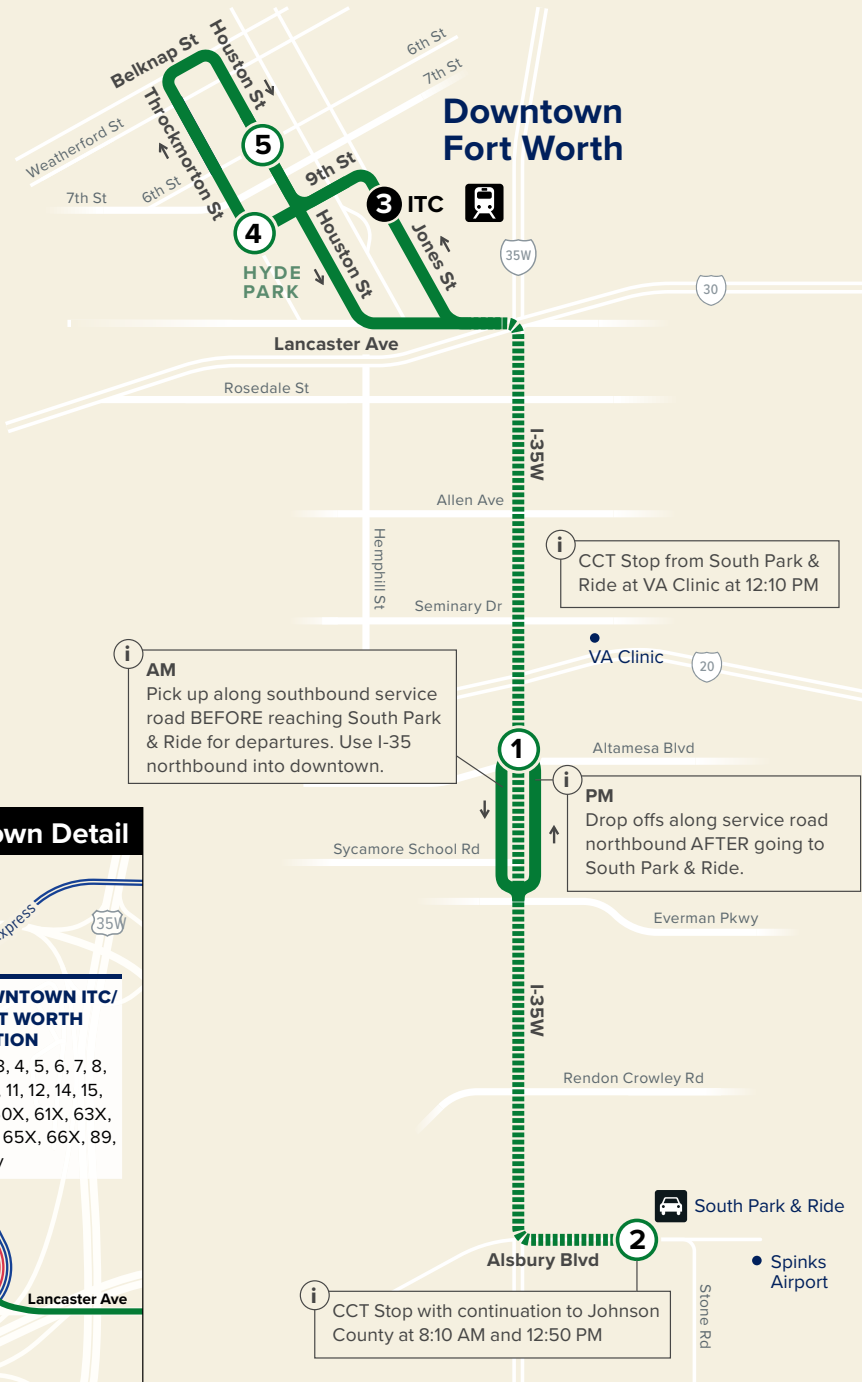

65X

South Park & Ride Xpress

Map Key

| | |
|--|-------------------------|
| | Route Line |
| | Non-Stop Service |
| | Scheduled Timepoint |
| | Transfer Center |
| | Transfer to other buses |
| | Rail Station |
| | Park & Ride |

Weekdays

To Downtown

| I-35W at Altamesa Blvd | South Park & Ride | ITC Station | Hyde Park | 6th & Houston |
|------------------------|-------------------|-------------|-----------|---------------|
| ① | ② | ③ | ④ | ⑤ |
| 5:28 | 5:40 | 6:00 | 6:09 | 6:15 |
| 6:05 | 6:20 | 6:50 | 6:54 | 7:00 |
| 6:30 | 6:45 | 7:15 | 7:19 | 7:25 |
| 6:51 | 7:05 | 7:35 | 7:39 | 7:45 |
| — | *11:55 | *12:25 | — | — |

From Downtown

| Hyde Park | 6th & Houston | ITC Station | South Park & Ride | I-35W at Altamesa Blvd |
|-----------|---------------|-------------|-------------------|------------------------|
| ④ | ⑤ | ③ | ② | ① |
| — | — | *7:50 | *8:10 | — |
| — | — | *12:30 | *12:50 | — |
| 4:01 | 4:10 | 4:15 | 4:40 | 4:51 |
| 4:44 | 4:53 | 4:58 | 5:23 | 5:34 |
| 5:16 | 5:25 | 5:30 | 5:55 | 6:06 |
| 6:15 | 6:25 | 6:30 | 6:55 | 7:06 |

* Trips provided by City County Transportation (CCT).

AM Times

PM Times

CCT operates a Commuter Bus route serving the cities of Cleburne, Joshua, and Burleson with connecting service to other cities in Johnson County and Fort Worth. The Interurban Commuter Bus terminates at the Intermodal Transportation Center (ITC) in downtown Fort Worth to enable connection with Trinity Metro bus and commuter rail services.