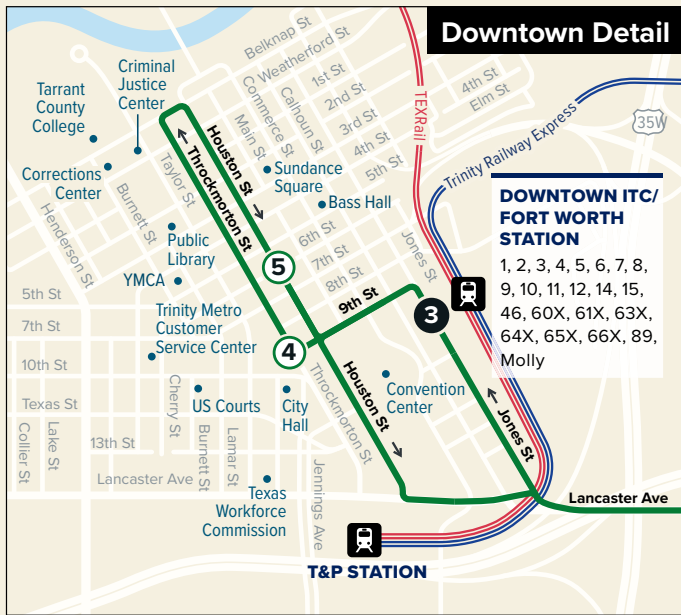

65X

South Park & Ride Xpress

Map Key

| | |
|--|-------------------------|
| | Route Line |
| | Non-Stop Service |
| | Scheduled Timepoint |
| | Transfer Center |
| | Transfer to other buses |
| | Rail Station |
| | Park & Ride |

Weekdays

To Downtown

| I-35W at Altamesa Blvd | South Park & Ride | ITC Station | Hyde Park | 6th & Houston |
|------------------------|-------------------|-------------|-----------|---------------|
| ① | ② | ③ | ④ | ⑤ |
| 5:28 | 5:40 | 6:00 | 6:09 | 6:15 |
| 6:05 | 6:20 | 6:50 | 6:54 | 7:00 |
| 6:30 | 6:45 | 7:15 | 7:19 | 7:25 |
| 6:51 | 7:05 | 7:35 | 7:39 | 7:45 |
| — | *11:55 | *12:25 | — | — |

From Downtown

| Hyde Park | 6th & Houston | ITC Station | South Park & Ride | I-35W at Altamesa Blvd |
|-----------|---------------|-------------|-------------------|------------------------|
| ④ | ⑤ | ③ | ② | ① |
| — | — | *7:50 | *8:10 | — |
| — | — | *12:30 | *12:50 | — |
| 4:01 | 4:10 | 4:15 | 4:40 | 4:51 |
| 4:44 | 4:53 | 4:58 | 5:23 | 5:34 |
| 5:16 | 5:25 | 5:30 | 5:55 | 6:06 |
| 6:15 | 6:25 | 6:30 | 6:55 | 7:06 |

* Trips provided by City County Transportation (CCT).

AM Times

PM Times

CCT operates a Commuter Bus route serving the cities of Cleburne, Joshua, and Burleson with connecting service to other cities in Johnson County and Fort Worth. The Interurban Commuter Bus terminates at the Intermodal Transportation Center (ITC) in downtown Fort Worth to enable connection with Trinity Metro bus and commuter rail services.