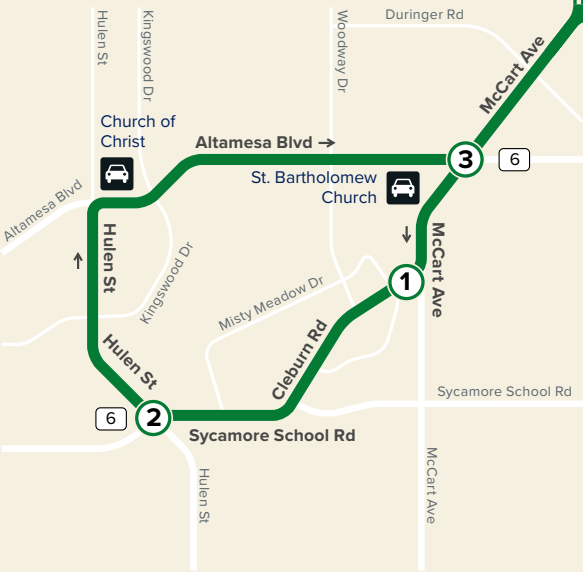

66X

Candleridge Altamesa Xpress

Map Key

-  Route Line
-  Non-Stop Service
-  AM-Only Service
-  Scheduled Timepoint
-  Transfer Center
-  Transfer to other buses
-  Rail Station
-  Park & Ride

Downtown Fort Worth

Weekdays

To Downtown

McCart & Cleburne Rd	Hulen & Sycamore School Rd	Altamesa & McCart	Edge Park Park & Ride	ITC Station	Hyde Park	6th & Houston
①	②	③	④	⑤	⑥	⑦
6:00	6:05	6:15	6:22	6:50	6:54	7:00
6:45	6:50	7:00	7:07	7:35	7:39	7:45

From Downtown

Hyde Park	6th & Houston	ITC Station	Edge Park Park & Ride	Altamesa & McCart	McCart & Cleburne Rd	Hulen & Sycamore School Rd
⑥	⑦	⑤	④	③	①	②
4:31	4:40	4:47	5:11	5:17	5:20	5:27
5:06	5:15	5:20	5:43	5:50	5:53	6:00

PM trips end at Church of Christ P&R - 5:35pm & 6:08pm

Route 66X has no service on Weekends or Major Holidays

AM Times

PM Times