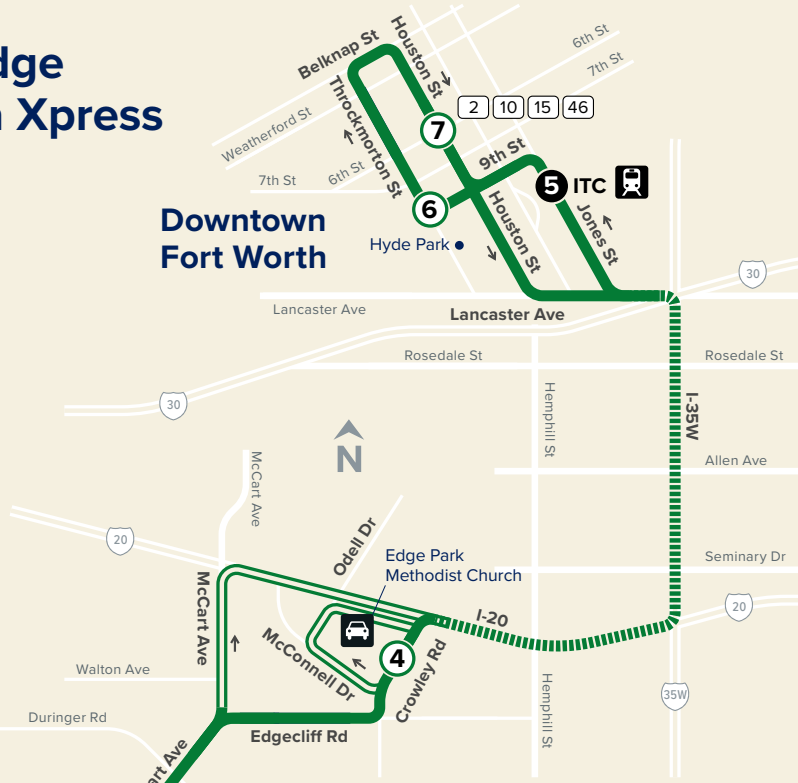

66X

Candleridge Altamesa Xpress

Map Key

-  Route Line
-  Non-Stop Service
-  AM-Only Service
-  Scheduled Timepoint
-  Transfer Center
-  Transfer to other buses
-  Rail Station
-  Park & Ride

Downtown Fort Worth

Weekdays

To Downtown

McCart & Cleburne Rd	Hulen & Sycamore School Rd	Altamesa & McCart	Edge Park Park & Ride	ITC Station	Hyde Park	6th & Houston
①	②	③	④	⑤	⑥	⑦
6:00	6:05	6:15	6:22	6:50	6:54	7:00
6:45	6:50	7:00	7:07	7:35	7:39	7:45

From Downtown

Hyde Park	6th & Houston	ITC Station	Edge Park Park & Ride	Altamesa & McCart	McCart & Cleburne Rd	Hulen & Sycamore School Rd
⑥	⑦	⑤	④	③	①	②
4:31	4:40	4:47	5:11	5:17	5:20	5:27
5:06	5:15	5:20	5:43	5:50	5:53	6:00

PM trips end at Church of Christ P&R - 5:35pm & 6:08pm

Route 66X has no service on Weekends or Major Holidays

AM Times

PM Times