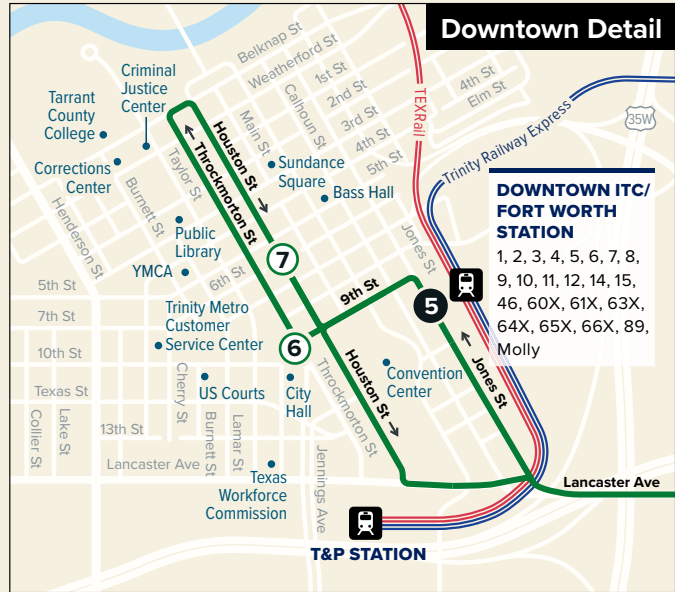

Downtown Detail

Purchase passes or track your bus with our mobile apps

800 Cherry Street
Fort Worth, Texas 76102
Customer Service: (817) 215-8600
RIDETRINITYMETRO.org | @TrinityMetro

Effective
Dec. 30, 2018