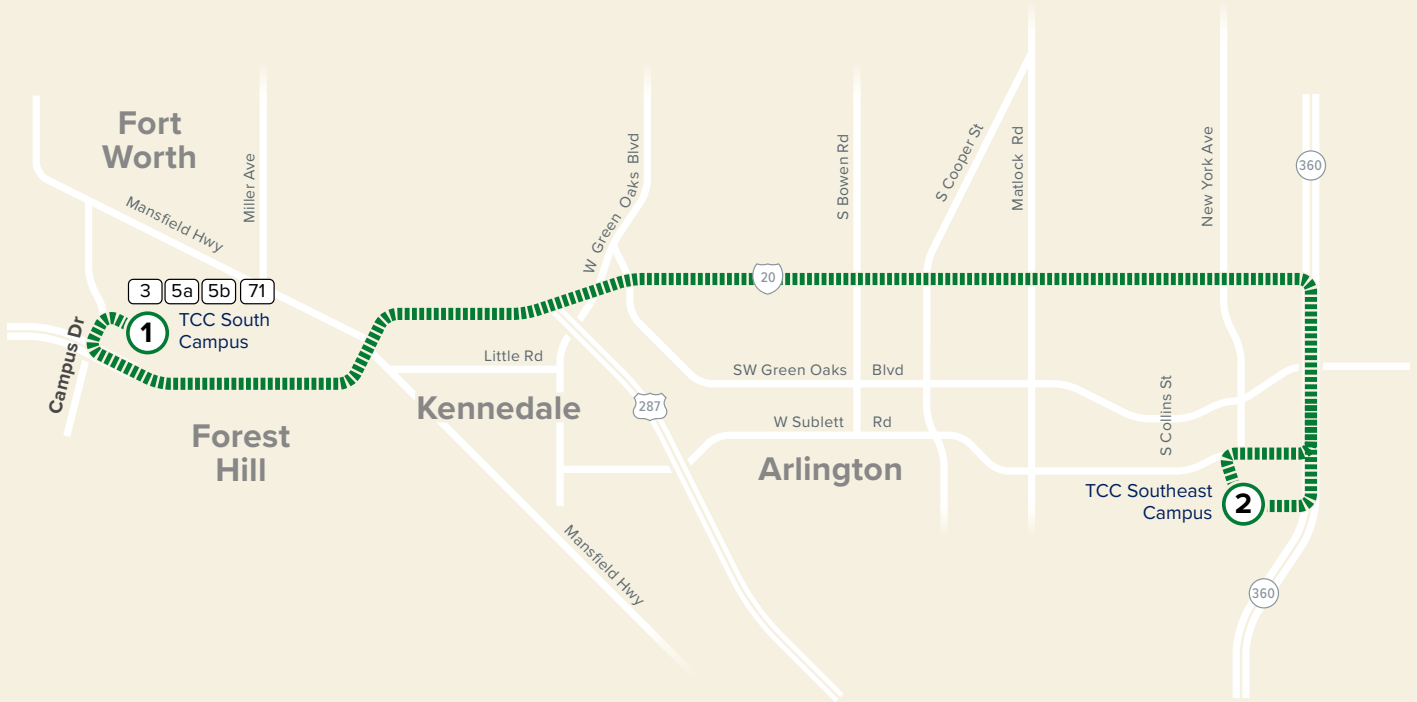

67X

TCC Southeast Campus Xpress

Map Key

- Non-Stop Service
- Scheduled Timepoint
- Transfer to other buses

Purchase passes or track your bus with our mobile apps

800 Cherry Street
Fort Worth, Texas 76102
Customer Service: (817) 215-8600
RIDETRINITYMETRO.org | @TrinityMetro

Effective
Dec. 30, 2018

Weekdays

Eastbound

TCC South
Campus

TCC Southeast
Campus

①

②

5:35
7:05
8:35
10:05
11:35
1:05
2:35
4:05
5:35
7:05
8:25

6:10
7:40
9:10
10:40
12:10
1:40
3:10
4:40
6:10
7:40
8:55

Westbound

TCC Southeast
Campus

TCC South
Campus

②

①

6:25
7:55
9:25
10:55
12:25
1:55
3:25
4:55
6:25
7:55
8:55

6:55
8:25
9:55
11:25
12:55
2:25
3:55
5:25
6:55
8:25
9:25

Route 67X has no service on Weekends or Major Holidays

AM Times

PM Times