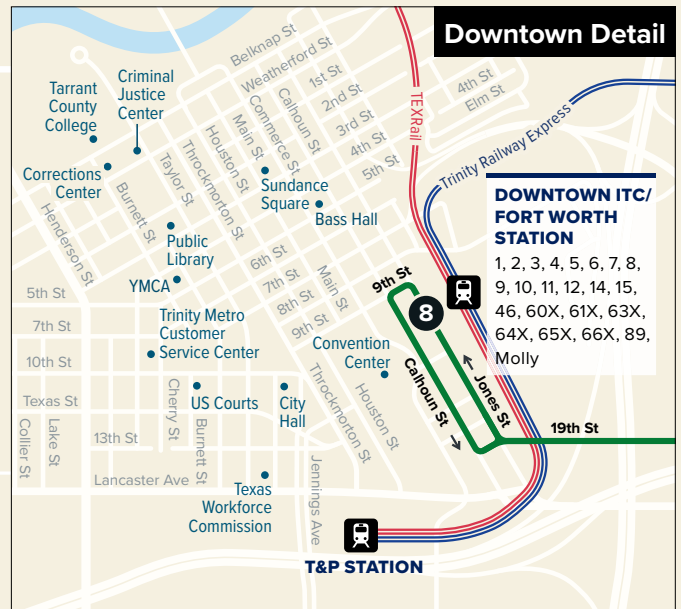

Downtown Fort Worth

Riverside/Evans

Map Key

	Route Line
	Scheduled Timepoint
	Transfer Center
	Transfer to other buses
	Rail Station

Purchase passes or track your bus with our mobile apps

800 Cherry Street
 Fort Worth, Texas 76102
 Customer Service: (817) 215-8600
RIDETRINITYMETRO.org | @TrinityMetro

Effective
 Dec. 30, 2018

Sunday & Major Holidays

To Downtown

Sierra Vista Transfer Center	Evans & Berry	Evans & Allen	Main & Rosedale	Fabons & Rosedale	Pine & Lancaster	Stephenson & Luella	ITC Station
1	2	3	4	5	6	7	8
6:44	6:47	6:52	6:57	7:01	7:04	7:09	7:15
7:44	7:47	7:52	7:57	8:01	8:04	8:09	8:15
8:44	8:47	8:52	8:57	9:01	9:04	9:09	9:15
9:44	9:47	9:52	9:57	10:01	10:04	10:09	10:15
10:44	10:47	10:52	10:57	11:01	11:04	11:09	11:15
11:44	11:47	11:52	11:57	12:01	12:04	12:09	12:15
12:44	12:47	12:52	12:57	1:01	1:04	1:09	1:15
1:44	1:47	1:52	1:57	2:01	2:04	2:09	2:15
2:44	2:47	2:52	2:57	3:01	3:04	3:09	3:15
3:44	3:47	3:52	3:57	4:01	4:04	4:09	4:15
4:44	4:47	4:52	4:57	5:01	5:04	5:09	5:15
5:44	5:47	5:52	5:57	6:01	6:04	6:09	6:15
6:44	6:47	6:52	6:57	7:01	7:04	7:09	7:15

From Downtown

ITC Station	Stephenson & Luella	Pine & Lancaster	Fabons & Rosedale	Sierra Vista Transfer Center
8	7	6	5	1
7:15	7:20	7:24	7:29	7:38
8:15	8:20	8:24	8:29	8:38
9:15	9:20	9:24	9:29	9:38
10:15	10:20	10:24	10:29	10:38
11:15	11:20	11:24	11:29	11:38
12:15	12:20	12:24	12:29	12:38
1:15	1:20	1:24	1:29	1:38
2:15	2:20	2:24	2:29	2:38
3:15	3:20	3:24	3:29	3:38
4:15	4:20	4:24	4:29	4:38
5:15	5:20	5:24	5:29	5:38
6:15	6:20	6:24	6:29	6:38
7:15	7:20	7:24	7:29	7:38

Route 8 has no service on Weekdays or Saturday

AM Times

PM Times