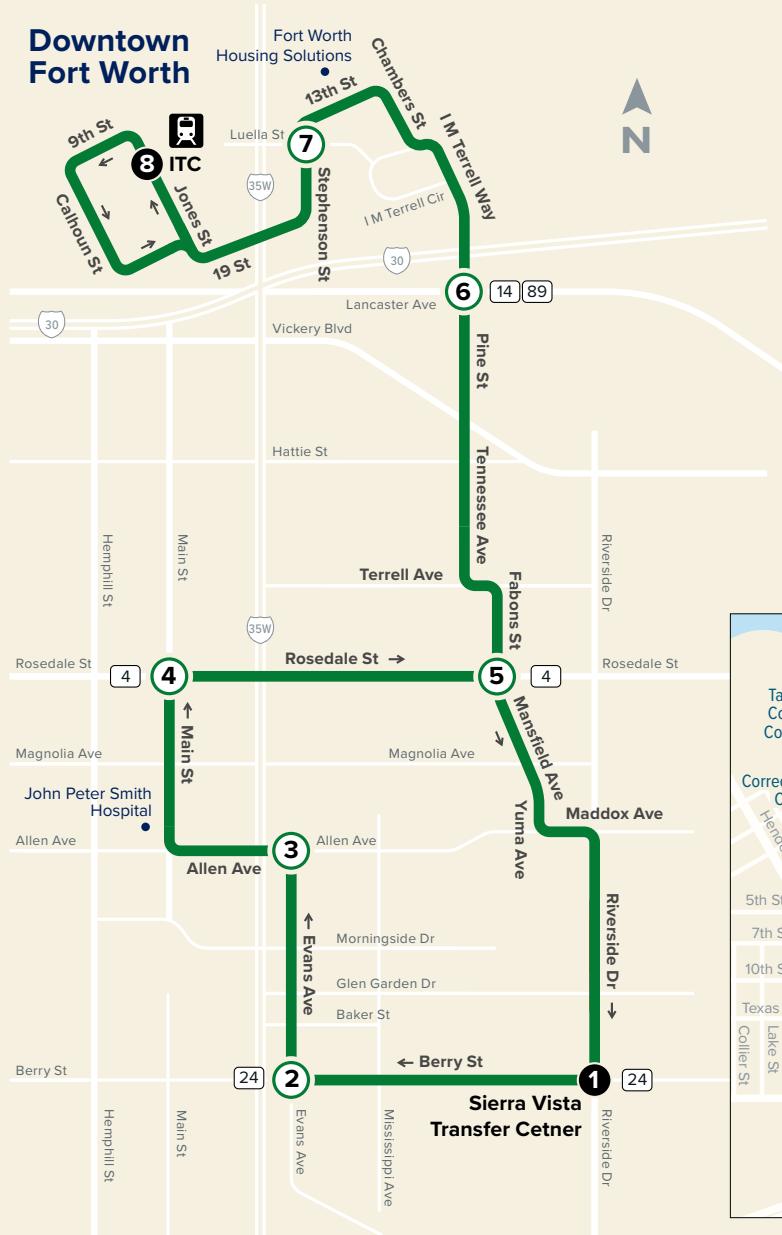

Downtown Fort Worth

Riverside/Evans

Map Key

	Route Line
	Scheduled Timepoint
	Transfer Center
	Transfer to other buses
	Rail Station

Purchase passes or track your bus with our mobile apps

800 Cherry Street
 Fort Worth, Texas 76102
 Customer Service: (817) 215-8600
RIDETRINITYMETRO.org | @TrinityMetro

Effective
 Dec. 30, 2018

Sunday & Major Holidays

To Downtown

Sierra Vista Transfer Center	Evans & Berry	Evans & Allen	Main & Rosedale	Fabons & Rosedale	Pine & Lancaster	Stephenson & Luella	ITC Station
1	2	3	4	5	6	7	8
6:44	6:47	6:52	6:57	7:01	7:04	7:09	7:15
7:44	7:47	7:52	7:57	8:01	8:04	8:09	8:15
8:44	8:47	8:52	8:57	9:01	9:04	9:09	9:15
9:44	9:47	9:52	9:57	10:01	10:04	10:09	10:15
10:44	10:47	10:52	10:57	11:01	11:04	11:09	11:15
11:44	11:47	11:52	11:57	12:01	12:04	12:09	12:15
12:44	12:47	12:52	12:57	1:01	1:04	1:09	1:15
1:44	1:47	1:52	1:57	2:01	2:04	2:09	2:15
2:44	2:47	2:52	2:57	3:01	3:04	3:09	3:15
3:44	3:47	3:52	3:57	4:01	4:04	4:09	4:15
4:44	4:47	4:52	4:57	5:01	5:04	5:09	5:15
5:44	5:47	5:52	5:57	6:01	6:04	6:09	6:15
6:44	6:47	6:52	6:57	7:01	7:04	7:09	7:15

From Downtown

ITC Station	Stephenson & Luella	Pine & Lancaster	Fabons & Rosedale	Sierra Vista Transfer Center
8	7	6	5	1
7:15	7:20	7:24	7:29	7:38
8:15	8:20	8:24	8:29	8:38
9:15	9:20	9:24	9:29	9:38
10:15	10:20	10:24	10:29	10:38
11:15	11:20	11:24	11:29	11:38
12:15	12:20	12:24	12:29	12:38
1:15	1:20	1:24	1:29	1:38
2:15	2:20	2:24	2:29	2:38
3:15	3:20	3:24	3:29	3:38
4:15	4:20	4:24	4:29	4:38
5:15	5:20	5:24	5:29	5:38
6:15	6:20	6:24	6:29	6:38
7:15	7:20	7:24	7:29	7:38

Route 8 has no service on Weekdays or Saturday

AM Times

PM Times