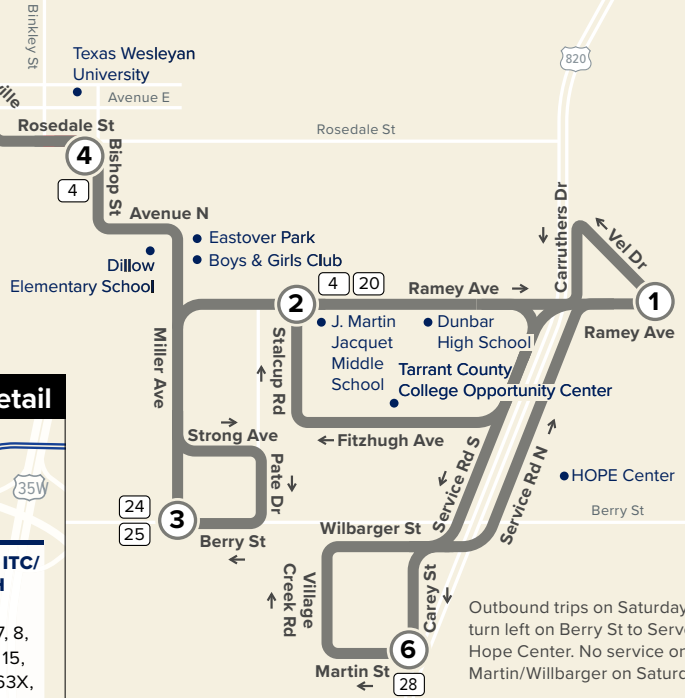

Ramey/Vickery 9

Outbound trips on Saturdays turn left on Berry St to Serve Hope Center. No service on Martin/Willbarger on Saturday.

Map Key

- Route Line
- Scheduled Timepoint
- Transfer Center
- Transfer to other buses
- Rail Station

From Downtown

ITC Station	Rosedale & Bishop	Miller & Berry	Ramey & Stalcup	Carey & Martin	Ramey & Vel
5	4	3	2	6	1
7:15	7:35	7:46	7:57	8:06	8:20
8:15	8:35	8:46	8:57	9:06	9:20
9:15	9:35	9:46	9:57	10:06	10:20
10:15	10:35	10:46	10:57	11:06	11:20
11:15	11:35	11:46	11:57	12:06	12:20
12:15	12:35	12:46	12:57	1:06	1:20
1:15	1:35	1:46	1:57	2:06	2:20
2:15	2:35	2:46	2:57	3:06	3:20
3:15	3:35	3:46	3:57	4:06	4:20
4:15	4:35	4:46	4:57	5:06	5:20
5:15	5:35	5:46	5:57	6:06	6:20
6:15	6:35	6:46	6:57	—	7:07
7:15	7:35	7:46	7:57	—	8:07

Saturday

To Downtown

Ramey & Vel	Ramey & Stalcup	Miller & Berry	Rosedale & Bishop	ITC Station
1	2	3	4	5
6:20	6:30	6:41	6:50	7:15
7:20	7:30	7:41	7:50	8:15
8:20	8:30	8:41	8:50	9:15
9:20	9:30	9:41	9:50	10:15
10:20	10:30	10:41	10:50	11:15
11:20	11:30	11:41	11:50	12:15
12:20	12:30	12:41	12:50	1:15
1:20	1:30	1:41	1:50	2:15
2:20	2:30	2:41	2:50	3:15
3:20	3:30	3:41	3:50	4:15
4:20	4:30	4:41	4:50	5:15
5:20	5:30	5:41	5:50	6:15
6:20	6:30	6:41	6:50	7:15

Saturday

From Downtown

ITC Station	Rosedale & Bishop	Miller & Berry	Ramey & Stalcup	Ramey & Vel
5	4	3	2	1
7:15	7:35	7:46	7:57	8:07
8:15	8:35	8:46	8:57	9:07
9:15	9:35	9:46	9:57	10:07
10:15	10:35	10:46	10:57	11:07
11:15	11:35	11:46	11:57	12:07
12:15	12:35	12:46	12:57	1:07
1:15	1:35	1:46	1:57	2:07
2:15	2:35	2:46	2:57	3:07
3:15	3:35	3:46	3:57	4:07
4:15	4:35	4:46	4:57	5:07
5:15	5:35	5:46	5:57	6:07
6:15	6:35	6:46	6:57	7:07
7:15	7:35	7:46	7:57	8:07