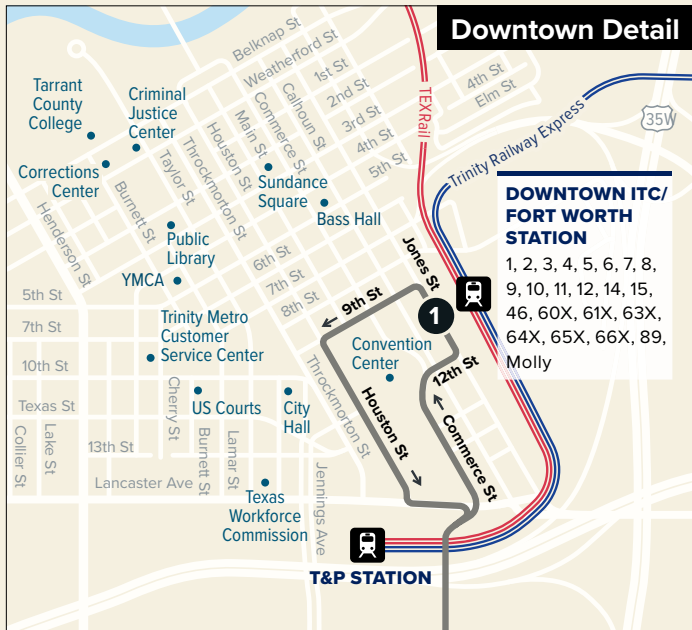

Ramey/Vickery 9

Outbound trips on Saturdays turn left on Berry St to Serve Hope Center. No service on Martin/Willbarger on Saturday.

Map Key

- Route Line
- Scheduled Timepoint
- Transfer Center
- Transfer to other buses
- Rail Station

From Downtown

ITC Station	Rosedale & Bishop	Miller & Berry	Ramey & Stalcup	Carey & Martin	Ramey & Vel
5	4	3	2	6	1
7:15	7:35	7:46	7:57	8:06	8:20
8:15	8:35	8:46	8:57	9:06	9:20
9:15	9:35	9:46	9:57	10:06	10:20
10:15	10:35	10:46	10:57	11:06	11:20
11:15	11:35	11:46	11:57	12:06	12:20
12:15	12:35	12:46	12:57	1:06	1:20
1:15	1:35	1:46	1:57	2:06	2:20
2:15	2:35	2:46	2:57	3:06	3:20
3:15	3:35	3:46	3:57	4:06	4:20
4:15	4:35	4:46	4:57	5:06	5:20
5:15	5:35	5:46	5:57	6:06	6:20
6:15	6:35	6:46	6:57	—	7:07
7:15	7:35	7:46	7:57	—	8:07

Saturday

To Downtown

Ramey & Vel	Ramey & Stalcup	Miller & Berry	Rosedale & Bishop	ITC Station
1	2	3	4	5
6:20	6:30	6:41	6:50	7:15
7:20	7:30	7:41	7:50	8:15
8:20	8:30	8:41	8:50	9:15
9:20	9:30	9:41	9:50	10:15
10:20	10:30	10:41	10:50	11:15
11:20	11:30	11:41	11:50	12:15
12:20	12:30	12:41	12:50	1:15
1:20	1:30	1:41	1:50	2:15
2:20	2:30	2:41	2:50	3:15
3:20	3:30	3:41	3:50	4:15
4:20	4:30	4:41	4:50	5:15
5:20	5:30	5:41	5:50	6:15
6:20	6:30	6:41	6:50	7:15

Saturday

From Downtown

ITC Station	Rosedale & Bishop	Miller & Berry	Ramey & Stalcup	Ramey & Vel
5	4	3	2	1
7:15	7:35	7:46	7:57	8:07
8:15	8:35	8:46	8:57	9:07
9:15	9:35	9:46	9:57	10:07
10:15	10:35	10:46	10:57	11:07
11:15	11:35	11:46	11:57	12:07
12:15	12:35	12:46	12:57	1:07
1:15	1:35	1:46	1:57	2:07
2:15	2:35	2:46	2:57	3:07
3:15	3:35	3:46	3:57	4:07
4:15	4:35	4:46	4:57	5:07
5:15	5:35	5:46	5:57	6:07
6:15	6:35	6:46	6:57	7:07
7:15	7:35	7:46	7:57	8:07