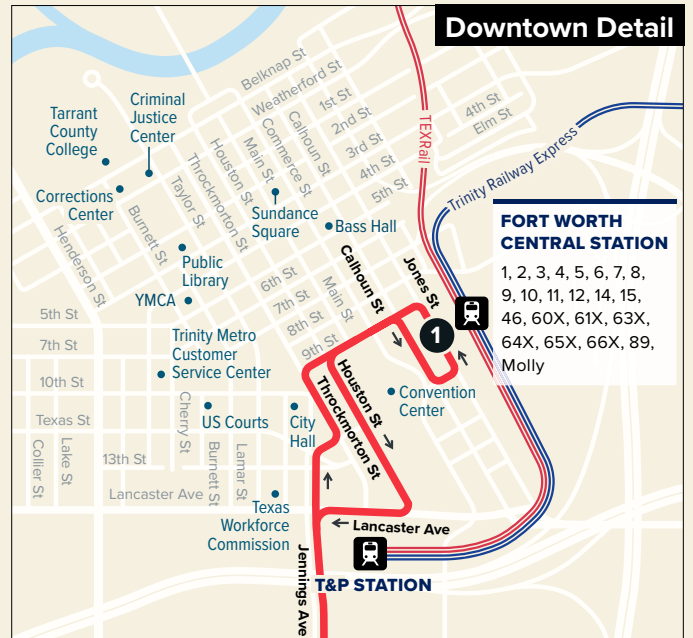

Downtown Fort Worth

Hemphill

Map Key

	Route Line
	Scheduled Timepoint
	Transfer Center
	Transfer to other buses
	Rail Station

Downtown Detail

FORT WORTH CENTRAL STATION
 1, 2, 3, 4, 5, 6, 7, 8, 9, 10, 11, 12, 14, 15, 46, 60X, 61X, 63X, 64X, 65X, 66X, 89, Molly

Weekdays

To Downtown

La Gran Plaza Transfer Center	Hemphill & Berry	Hemphill & Magnolia	Fort Worth Central Station
4	3	2	1
5:15	5:23	5:28	5:45
5:45	5:53	5:58	6:15
6:00	6:08	6:13	6:30
6:15	6:23	6:28	6:45
6:30	6:38	6:43	7:00
6:45	6:53	6:58	7:15
7:00	7:08	7:13	7:30

every 15 minutes

8:00	8:08	8:13	8:30
8:15	8:23	8:28	8:45
8:45	8:53	8:58	9:15
9:15	9:23	9:28	9:45
9:45	9:53	9:58	10:15
10:15	10:23	10:28	10:45
10:45	10:53	10:58	11:15
11:45	11:53	11:58	12:15

From Downtown

Fort Worth Central Station	Hemphill & Magnolia	Hemphill & Berry	La Gran Plaza Transfer Center
1	2	3	4
6:15	6:28	6:38	6:50
6:45	6:58	7:08	7:20
7:15	7:28	7:38	7:50
7:30	7:43	7:53	8:05
7:45	7:58	8:08	8:20
8:00	8:13	8:23	8:35
8:15	8:28	8:38	8:50
8:30	8:43	8:53	9:05
8:45	8:58	9:08	9:20
9:00	9:13	9:23	9:35