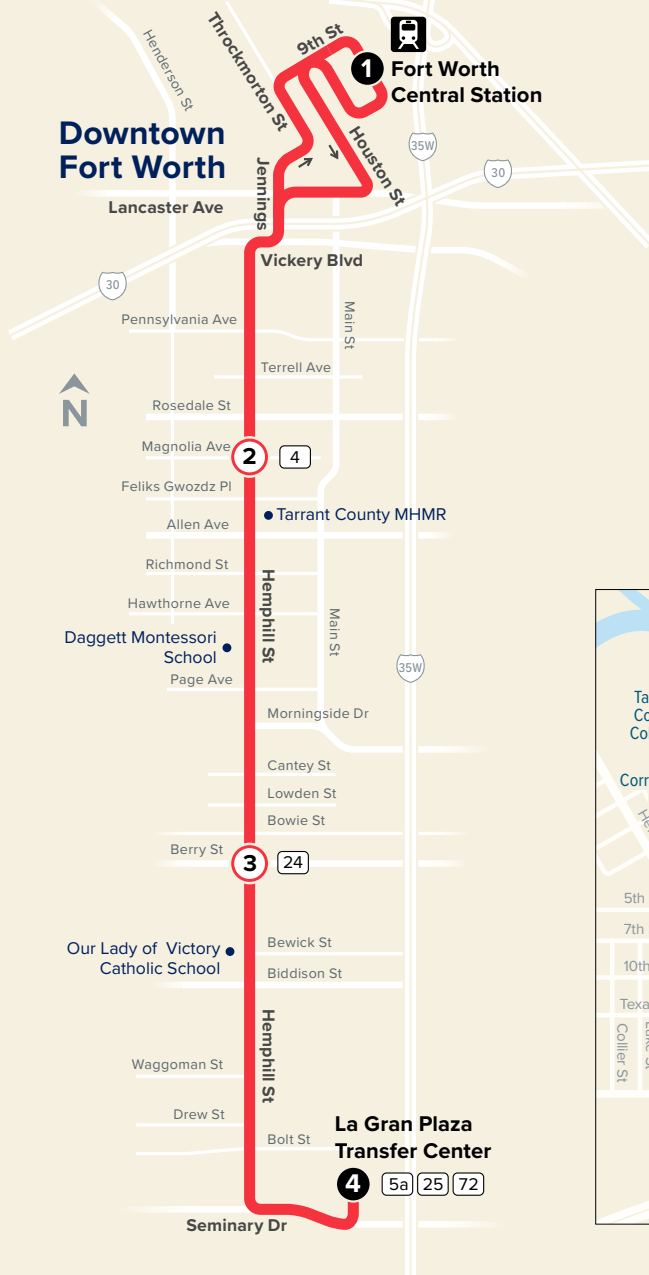

Downtown Fort Worth

Hemphill

Map Key

	Route Line
	Scheduled Timepoint
	Transfer Center
	Transfer to other buses
	Rail Station

Downtown Detail

FORT WORTH CENTRAL STATION
 1, 2, 3, 4, 5, 6, 7, 8, 9, 10, 11, 12, 14, 15, 46, 60X, 61X, 63X, 64X, 65X, 66X, 89, Molly

Weekdays

To Downtown

La Gran Plaza Transfer Center	Hemphill & Berry	Hemphill & Magnolia	Fort Worth Central Station
4	3	2	1
5:15	5:23	5:28	5:45
5:45	5:53	5:58	6:15
6:00	6:08	6:13	6:30
6:15	6:23	6:28	6:45
6:30	6:38	6:43	7:00
6:45	6:53	6:58	7:15
7:00	7:08	7:13	7:30

every 15 minutes

8:00	8:08	8:13	8:30
8:15	8:23	8:28	8:45
8:45	8:53	8:58	9:15
9:15	9:23	9:28	9:45
9:45	9:53	9:58	10:15
10:15	10:23	10:28	10:45
10:45	10:53	10:58	11:15
11:45	11:53	11:58	12:15

From Downtown