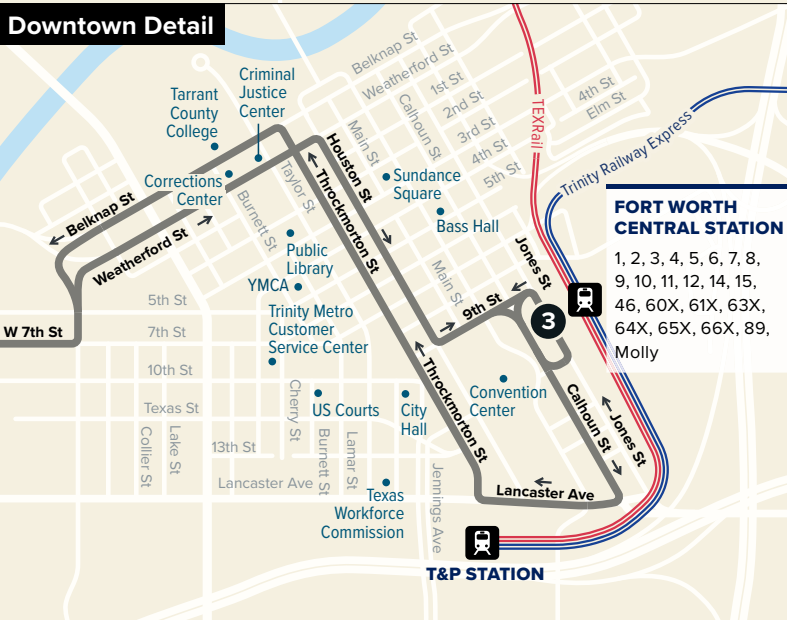

Bailey

10

FORT WORTH CENTRAL STATION
 1, 2, 3, 4, 5, 6, 7, 8, 9, 10, 11, 12, 14, 15, 46, 60X, 61X, 63X, 64X, 65X, 66X, 89, Molly

Map Key

-  Route Line
-  Scheduled Timepoint
-  Transfer Center
-  Transfer to other buses
-  Rail Station

Weekdays

To Downtown

Sondra & Bailey	Carroll & Weisenberger	Fort Worth Central Station
1	2	3
5:47	5:56	6:15
6:47	6:56	7:15
7:47	7:56	8:15
8:47	8:56	9:15
9:47	9:56	10:15
10:47	10:56	11:15
11:47	11:56	12:15
12:47	12:56	1:15
1:47	1:56	2:15
2:47	2:56	3:15
3:47	3:56	4:15
4:47	4:56	5:15
5:47	5:56	6:15
6:47	6:56	7:15

From Downtown

Fort Worth Central Station	Carroll & Weisenberger	Sondra & Bailey
3	2	1
6:15	6:34	6:45
7:15	7:34	7:45
8:15	8:34	8:45
9:15	9:34	9:45
10:15	10:34	10:45
11:15	11:34	11:45
12:15	12:34	12:45
1:15	1:34	1:45
2:15	2:34	2:45
3:15	3:34	3:45
4:15	4:34	4:45
5:15	5:34	5:45
6:15	6:34	6:45
7:15	7:34	7:45

Weekends & Major Holidays

From Downtown

Fort Worth Central Station	Carroll & Weisenberger	Sondra & Bailey
3	2	1
7:15	7:34	7:45
8:15	8:34	8:45
9:15	9:34	9:45
10:15	10:34	10:45
11:15	11:34	11:45
12:15	12:34	12:45
1:15	1:34	1:45
2:15	2:34	2:45
3:15	3:34	3:45
4:15	4:34	4:45
5:15	5:34	5:45
6:15	6:34	6:45
7:15	7:34	7:45