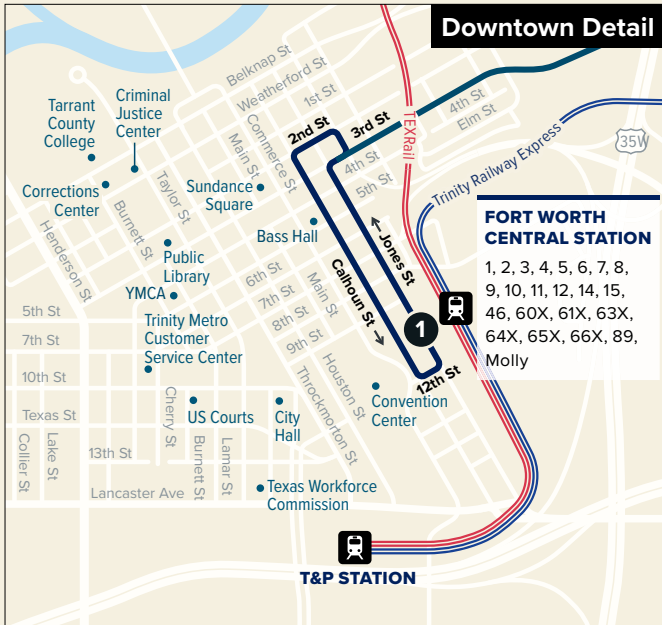

11

North Beach / Mercantile Center

Map Key

- Route Line
- Scheduled Timepoint
- Transfer Center
- Transfer to other buses
- Rail Station

Weekdays

To Downtown

Mercantile Center Station	N Beach & Chesser Boyer	Riverside & Belknap	4th & Sylvania	Fort Worth Central Station
①	②	③	④	⑤
5:47	5:50	5:58	6:04	6:15
6:17	6:20	6:28	6:34	6:45
6:47	6:50	6:58	7:04	7:15
7:17	7:20	7:28	7:34	7:45
7:47	7:50	7:58	8:04	8:15
8:17	8:20	8:28	8:34	8:45
8:47	8:50	8:58	9:04	9:15
9:47	9:50	9:58	10:04	10:15
10:47	10:50	10:58	11:04	11:15
11:47	11:50	11:58	12:04	12:15
12:47	12:50	12:58	1:04	1:15
1:47	1:50	1:58	2:04	2:15
2:47	2:50	2:58	3:04	3:15
3:47	3:50	3:58	4:04	4:15
4:17	4:20	4:28	4:34	4:45
4:47	4:50	4:58	5:04	5:15
5:17	5:20	5:28	5:34	5:45
5:47	5:50	5:58	6:04	6:15
6:17	6:20	6:28	6:34	6:45
6:47	6:50	6:58	7:04	7:15
7:47	7:50	7:58	8:04	8:15
8:47	8:50	8:58	9:04	9:15
9:47	9:50	9:58	10:04	10:15
10:47	10:50	10:58	11:04	11:15

From Downtown

Fort Worth Central Station	4th & Sylvania	Riverside & Belknap	N Beach & Chesser Boyer	Mercantile Center Station
⑤	④	③	②	①
5:45	5:52	6:01	6:10	6:17
6:15	6:22	6:31	6:40	6:47
6:45	6:52	7:01	7:10	7:17
7:15	7:22	7:31	7:40	7:47
7:45	7:52	8:01	8:10	8:17
8:15	8:22	8:31	8:40	8:47
8:45	8:52	9:01	9:10	9:17
9:15	9:22	9:31	9:40	9:47
10:15	10:22	10:31	10:40	10:47
11:15	11:22	11:31	11:40	11:47
12:15	12:22	12:31	12:40	12:47
1:15	1:22	1:31	1:40	1:47
2:15	2:22	2:31	2:40	2:47
3:15	3:22	3:31	3:40	3:47
3:45	3:52	4:01	4:10	4:17
4:15	4:22	4:31	4:40	4:47
4:45	4:52	5:01	5:10	5:17
5:15	5:22	5:31	5:40	5:47
5:45	5:52	6:01	6:10	6:17
6:15	6:22	6:31	6:40	6:47
7:15	7:22	7:31	7:40	7:47
8:15	8:22	8:31	8:40	8:47
9:15	9:22	9:31	9:40	9:47
10:15	10:22	10:31	10:40	10:47