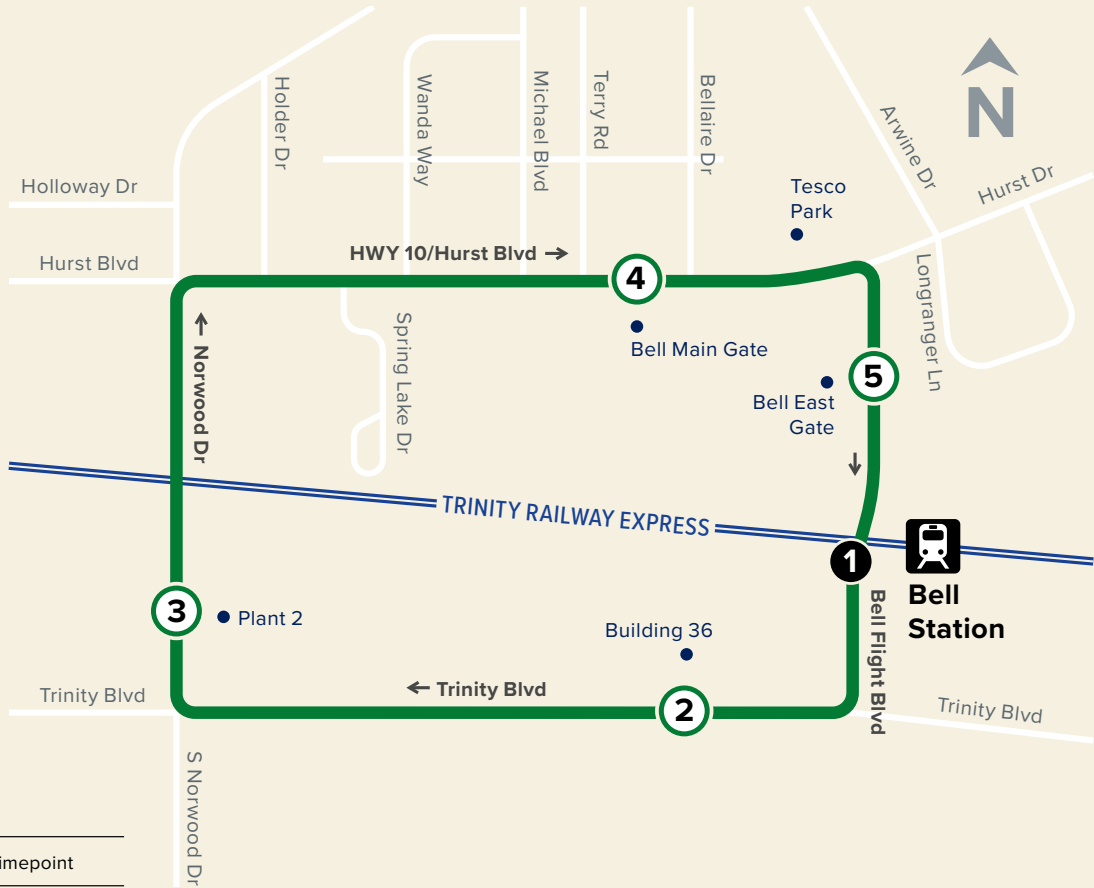

### Map Key

- Route Line

---

- # Scheduled Timepoint

---

- # Transfer Center

---

- 🚆 Rail Station

## Weekdays

From TRE

Bell Station	East Gate	Building #36	Plant #2	Main Gate
<b>1</b>	<b>5</b>	<b>2</b>	<b>3</b>	<b>4</b>
6:13	6:16	6:19	6:22	6:27
6:43	6:46	6:49	6:52	6:57
7:13	7:16	7:19	7:22	7:27
7:43	7:46	7:49	7:52	7:57
8:13	8:16	8:19	8:22	8:27

## Weekdays

To TRE

Building #36	Plant #2	Main Gate	East Gate	Bell Station
<b>2</b>	<b>3</b>	<b>4</b>	<b>5</b>	<b>1</b>
3:21	3:23	3:28	3:33	3:36
3:51	3:53	3:58	4:03	4:06
4:21	4:23	4:28	4:33	4:36
4:51	4:53	4:58	5:03	5:06
5:21	5:23	5:28	5:33	5:36

AM Times

PM Times

Route 111 has no service on Weekends or Major Holidays