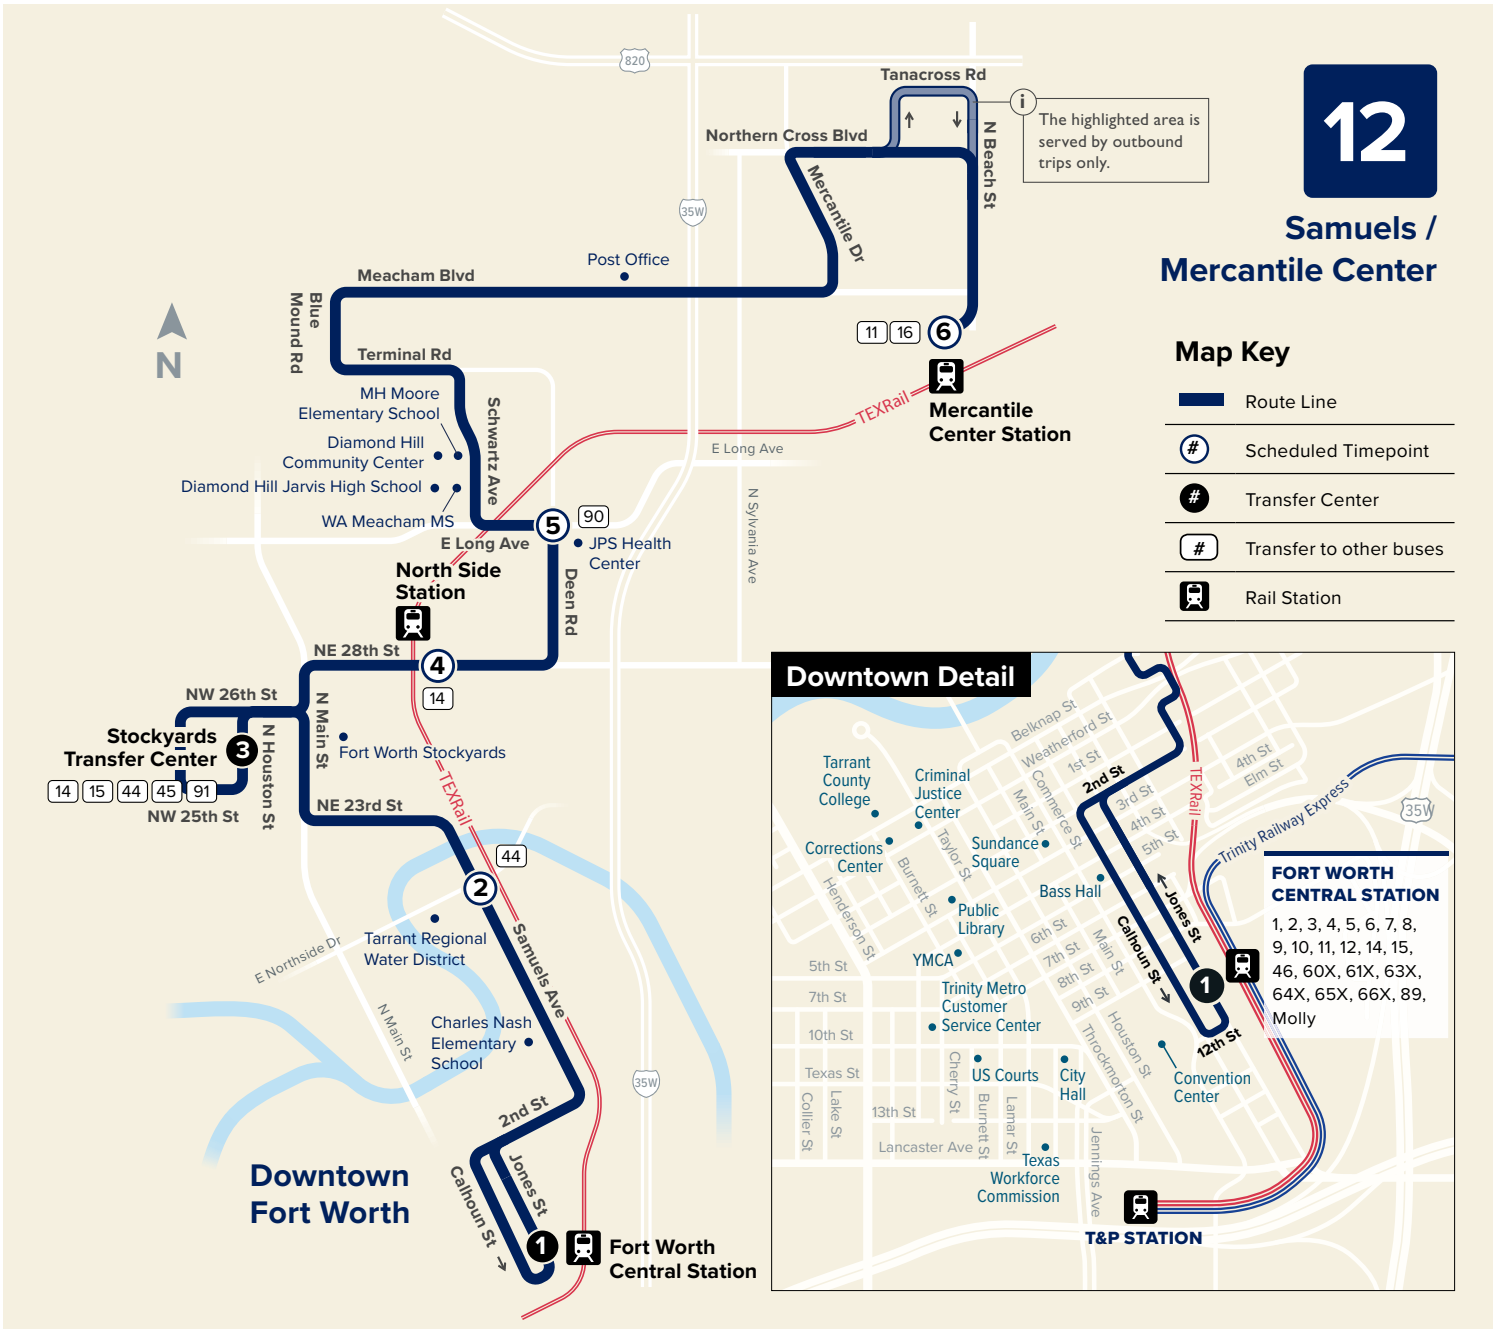

12

Samuels / Mercantile Center

The highlighted area is served by outbound trips only.

Map Key

-  Route Line
-  Scheduled Timepoint
-  Transfer Center
-  Transfer to other buses
-  Rail Station

FORT WORTH CENTRAL STATION
 1, 2, 3, 4, 5, 6, 7, 8, 9, 10, 11, 12, 14, 15, 46, 60X, 61X, 63X, 64X, 65X, 66X, 89, Molly

From Downtown

Fort Worth Central Station	Samuels & Northside	Stockyards Transfer Center	Arrive North Side Station	Depart North Side Station	Long & Deen	Mercantile Center Station
1	2	3	4	4	5	6
6:15	6:25	6:32	6:37	6:42	6:49	7:10
6:45	6:55	7:02	7:07	7:12	7:19	7:40
7:15	7:25	7:32	7:37	7:42	7:49	8:10
7:45	7:55	8:02	8:07	8:12	8:19	8:40
8:15	8:25	8:32	8:37	8:42	8:49	9:10
8:45	8:55	9:02	9:07	9:12	9:19	9:40
9:15	9:25	9:32	9:37	9:42	9:49	10:10
every 60 minutes						
3:15	3:25	3:32	3:37	3:42	3:49	4:10
every 30 minutes						
6:15	6:25	6:32	6:37	6:42	6:49	7:10
7:15	7:25	7:32	7:37	7:42	7:49	8:10
8:15	8:25	8:32	8:37	8:42	8:49	9:10
9:15	9:25	9:32	9:37	9:42	9:49	10:10
10:15	10:25	10:32	10:37	10:42	10:49	11:10

Weekends & Major Holidays

From Downtown

Fort Worth Central Station	Samuels & 14th	Stockyards Transfer Center	Arrive North Side Station	Depart North Side Station	Long & Deen	Mercantile Center Station
1	2	3	4	4	5	6
6:15	6:25	6:32	6:37	6:42	6:49	7:10
7:15	7:25	7:32	7:37	7:42	7:49	8:10
8:15	8:25	8:32	8:37	8:42	8:49	9:10
9:15	9:25	9:32	9:37	9:42	9:49	10:10
10:15	10:25	10:32	10:37	10:42	10:49	11:10
11:15	11:25	11:32	11:37	11:42	11:49	12:10
12:15	12:25	12:32	12:37	12:42	12:49	1:10
1:15	1:25	1:32	1:37	1:42	1:49	2:10
2:15	2:25	2:32	2:37	2:42	2:49	3:10
3:15	3:25	3:32	3:37	3:42	3:49	4:10
4:15	4:25	4:32	4:37	4:42	4:49	5:10
5:15	5:25	5:32	5:37	5:42	5:49	6:10
6:15	6:25	6:32	6:37	6:42	6:49	7:10
7:15	7:25	7:32	7:37	7:42	7:49	8:10
8:15	8:25	8:32	8:37	8:42	8:49	9:10
9:15	9:25	9:32	9:37	9:42	9:49	10:10
10:15	10:25	10:32	10:37	10:42	10:49	11:10