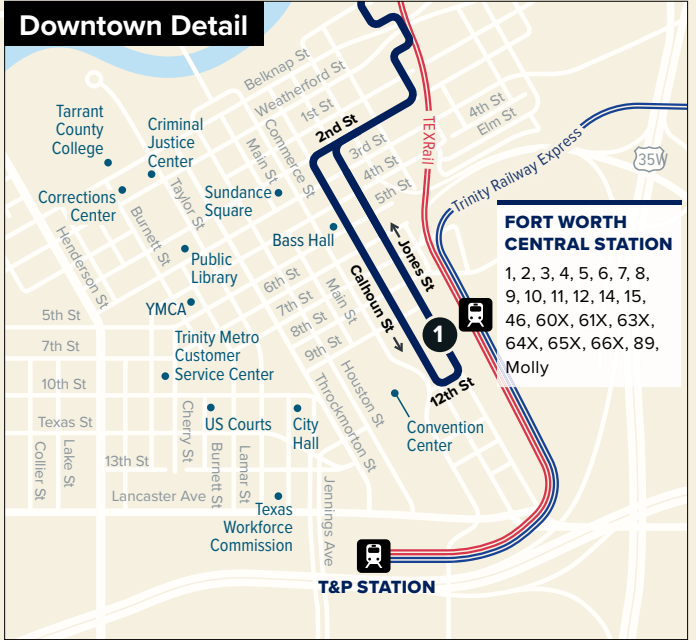

12

Samuels / Mercantile Center

The highlighted area is served by outbound trips only.

Map Key

-  Route Line
-  Scheduled Timepoint
-  Transfer Center
-  Transfer to other buses
-  Rail Station

FORT WORTH CENTRAL STATION
 1, 2, 3, 4, 5, 6, 7, 8, 9, 10, 11, 12, 14, 15, 46, 60X, 61X, 63X, 64X, 65X, 66X, 89, Molly

Weekdays

To Downtown

Mercantile Center Station	Long & Deen	Arrive North Side Station	Depart North Side Station	Stockyards Transfer Center	Samuels & Northside	Fort Worth Central Station
6	5	4	4	3	2	1
5:12	5:39	5:46	5:48	5:55	6:01	6:12
5:42	6:09	6:16	6:18	6:25	6:31	6:42
6:12	6:39	6:46	6:48	6:55	7:01	7:12
6:42	7:09	7:16	7:18	7:25	7:31	7:42
7:12	7:39	7:46	7:48	7:55	8:01	8:12
7:42	8:09	8:16	8:18	8:25	8:31	8:42
8:12	8:39	8:46	8:48	8:55	9:01	9:12
8:42	9:09	9:16	9:18	9:25	9:31	9:42
9:12	9:39	9:46	9:48	9:55	10:01	10:12
every 60 minutes						
3:12	3:39	3:46	3:48	3:55	4:01	4:12
every 30 minutes						
7:12	7:39	7:46	7:48	7:55	8:01	8:12
8:12	8:39	8:46	8:48	8:55	9:01	9:12
9:12	9:39	9:46	9:48	9:55	10:01	10:12
10:12	10:39	10:46	10:48	10:55	11:01	11:12

From Downtown

Fort Worth Central Station	Samuels & Northside	Stockyards Transfer Center	Arrive North Side Station	Depart North Side Station	Long & Deen	Mercantile Center Station
1	2	3	4	4	5	6
6:15	6:25	6:32	6:37	6:42	6:49	7:10
6:45	6:55	7:02	7:07	7:12	7:19	7:40
7:15	7:25	7:32	7:37	7:42	7:49	8:10
7:45	7:55	8:02	8:07	8:12	8:19	8:40
8:15	8:25	8:32	8:37	8:42	8:49	9:10
8:45	8:55	9:02	9:07	9:12	9:19	9:40
9:15	9:25	9:32	9:37	9:42	9:49	10:10
every 60 minutes						
3:15	3:25	3:32	3:37	3:42	3:49	4:10
every 30 minutes						
6:15	6:25	6:32	6:37	6:42	6:49	7:10
7:15	7:25	7:32	7:37	7:42	7:49	8:10
8:15	8:25	8:32	8:37	8:42	8:49	9:10
9:15	9:25	9:32	9:37	9:42	9:49	10:10
10:15	10:25	10:32	10:37	10:42	10:49	11:10