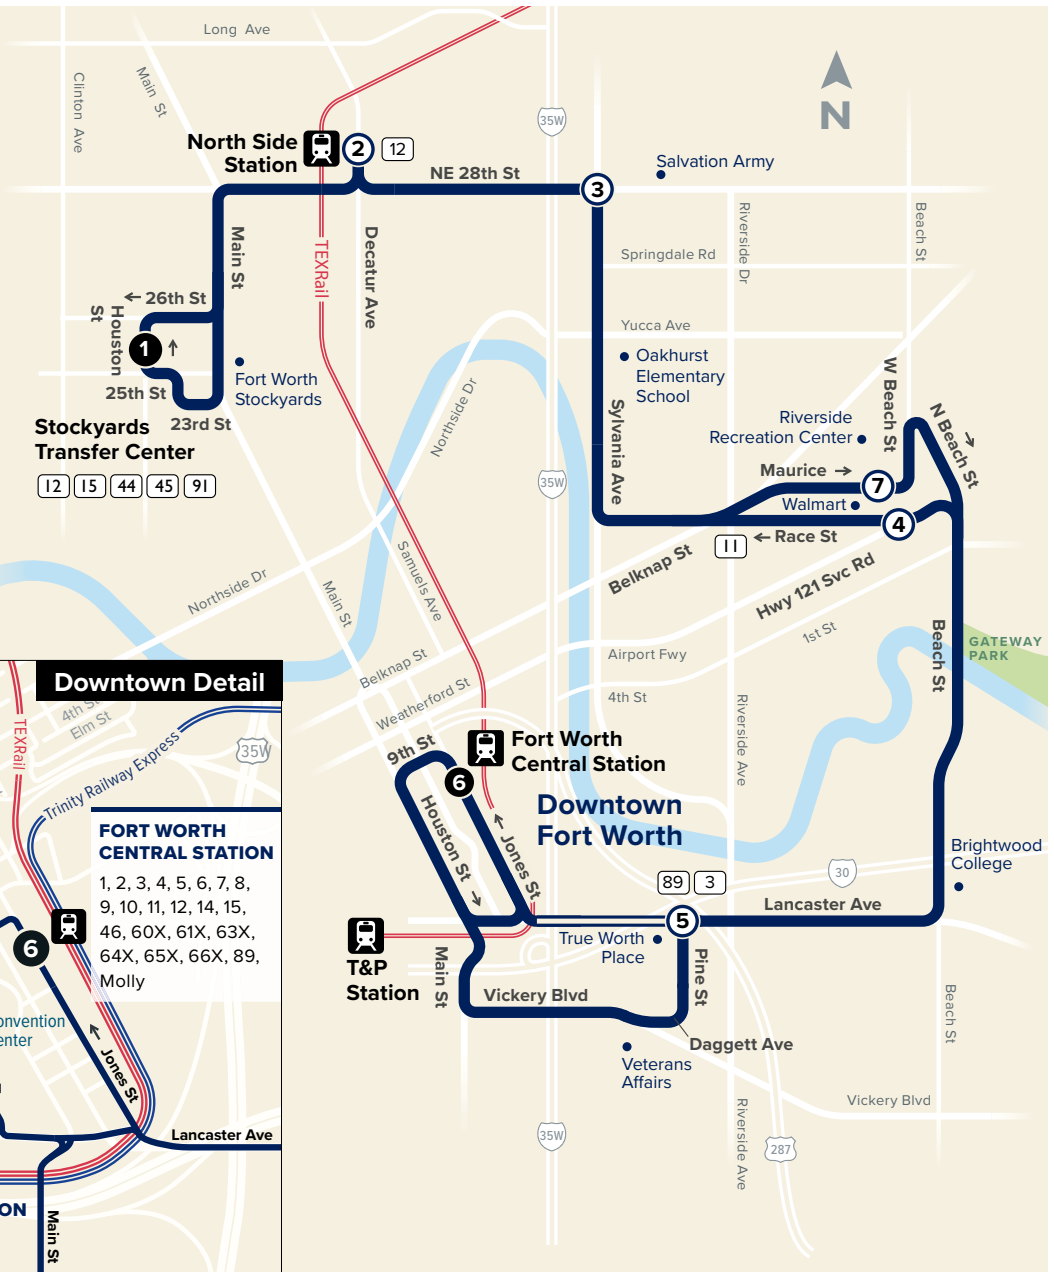

### Map Key

-  Route Line

---

-  Weekends Only

---

-  Scheduled Timepoint

---

-  Transfer Center

---

-  Transfer to other buses

---

-  Rail Station

### From Downtown

Fort Worth Central Station	Pine & Lancaster	Walmart	Sylvania & 28th	Arrive Northside Station	Depart Northside Station	Stockyards Transfer Center
6	5	4	3	2	2	1
6:15	6:28	6:43	6:54	7:03	7:09	7:16
6:45	6:58	7:13	7:24	7:33	7:39	7:46
7:15	7:28	7:43	7:54	8:03	8:09	8:16
7:45	7:58	8:13	8:24	8:33	8:39	8:46
8:15	8:28	8:43	8:54	9:03	9:09	9:16
8:45	8:58	9:13	9:24	9:33	9:39	9:46
9:15	9:28	9:43	9:54	10:03	10:09	10:16
9:45	10:08	10:43	10:54	11:03	11:09	11:16
11:15	11:28	11:43	11:54	12:03	12:09	12:16
12:15	12:28	12:43	12:54	1:03	1:09	1:16
1:15	1:28	1:43	1:54	2:03	2:09	2:16
2:15	2:28	2:43	2:54	3:03	3:09	3:16
3:15	3:28	3:43	3:54	4:03	4:09	4:16
3:45	3:58	4:13	4:24	4:33	4:39	4:46
4:15	4:28	4:43	4:54	5:03	5:09	5:16
4:45	4:58	5:13	5:24	5:33	5:39	5:46
5:15	5:28	5:43	5:54	6:03	6:09	6:16
5:45	5:58	6:13	6:24	6:33	6:39	6:46
6:15	6:28	6:43	6:54	7:03	7:09	7:16
7:15	7:28	7:43	7:54	8:03	8:09	8:16
8:15	8:28	8:43	8:54	9:03	9:09	9:16
9:15	9:28	9:43	9:54	10:03	10:09	10:16
10:15	10:28	10:43	10:54	11:03	11:09	11:16

### From Downtown

Fort Worth Central Station	Pine & Lancaster	Walmart	Sylvania & 28th	Arrive Northside Station	Depart Northside Station	Stockyards Transfer Center
6	5	4	3	2	2	1
7:15	7:28	7:43	7:54	8:03	8:09	8:16
8:15	8:28	8:43	8:54	9:03	9:09	9:16
9:15	9:28	9:43	9:54	10:03	10:09	10:16
10:15	10:28	10:43	10:54	11:03	11:09	11:16
11:15	11:28	11:43	11:54	12:03	12:09	12:16
12:15	12:28	12:43	12:54	1:03	1:09	1:16
1:15	1:28	1:43	1:54	2:03	2:09	2:16
2:15	2:28	2:43	2:54	3:03	3:09	3:16
3:15	3:28	3:43	3:54	4:03	4:09	4:16
4:15	4:28	4:43	4:54	5:03	5:09	5:16
5:15	5:28	5:43	5:54	6:03	6:09	6:16
6:15	6:28	6:43	6:54	7:03	7:09	7:16
7:15	7:28	7:43	7:54	8:03	8:09	8:16
8:15	8:28	8:43	8:54	9:03	9:09	9:16
9:15	9:28	9:43	9:54	10:03	10:09	10:16
10:15	10:28	10:43	10:54	11:03	11:09	11:16