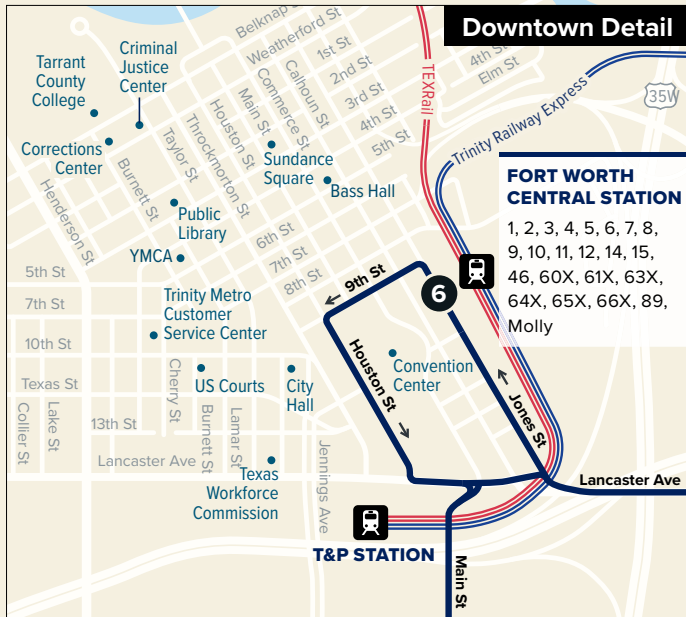

14

Sylvania/NE 28th

Map Key

- Route Line

- Weekends Only

- Scheduled Timepoint

- Transfer Center

- Transfer to other buses

- Rail Station

Downtown Detail

FORT WORTH CENTRAL STATION
1, 2, 3, 4, 5, 6, 7, 8, 9, 10, 11, 12, 14, 15, 46, 60X, 61X, 63X, 64X, 65X, 66X, 89, Molly