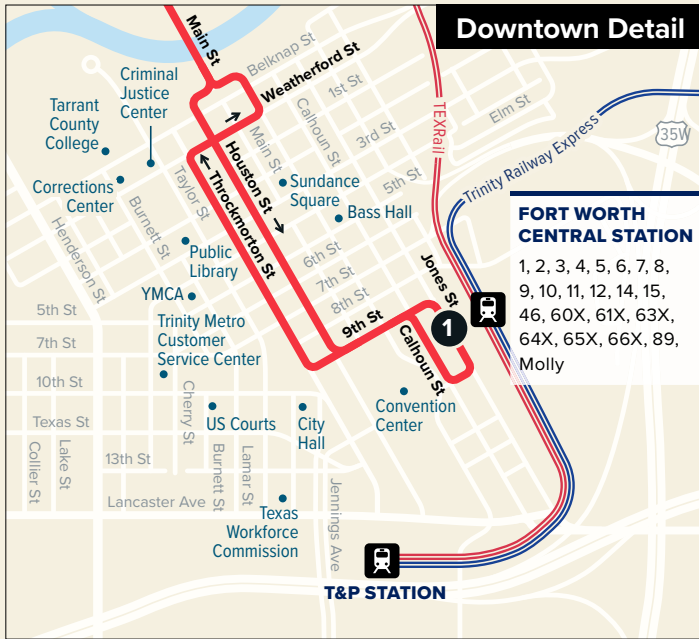

15

Stockyards / North Main

Map Key

-  Route Line
-  Scheduled Timepoint
-  Transfer Center
-  Transfer to other buses
-  Rail Station

Weekdays

To Downtown

Main & Long	Stockyards Transfer Center	North Main St & Northside Dr	Fort Worth Central Station
4	3	2	1
5:30	5:38	5:43	5:54
5:45	5:53	5:58	6:09
6:00	6:08	6:13	6:24
6:15	6:23	6:28	6:39
6:30	6:38	6:43	6:54
6:45	6:53	6:58	7:09
7:00	7:08	7:13	7:24
7:15	7:23	7:28	7:39
7:30	7:38	7:43	7:54

every 15 minutes

7:45	7:53	7:58	8:09
8:15	8:23	8:28	8:39
8:45	8:53	8:58	9:09
9:15	9:23	9:28	9:39
9:45	9:53	9:58	10:09
10:15	10:23	10:28	10:39
10:45	10:53	10:58	11:09
11:45	11:53	11:58	12:09

From Downtown

Fort Worth Central Station	North Main St & Northside Dr	Stockyards Transfer Center	Main & Long
1	2	3	4
5:15	5:27	5:34	5:41
5:30	5:42	5:49	5:56
5:45	5:57	6:04	6:11
6:00	6:12	6:19	6:26
6:15	6:27	6:34	6:41
6:30	6:42	6:49	6:56
6:45	6:57	7:04	7:11
7:00	7:12	7:19	7:26
7:15	7:27	7:34	7:41

From Downtown

Fort Worth Central Station	North Main St & Northside Dr	Stockyards Transfer Center	Main & Long
1	2	3	4
6:00	6:12	6:19	6:26
6:15	6:27	6:34	6:41
6:30	6:42	6:49	6:56
6:45	6:57	7:04	7:11
7:00	7:12	7:19	7:26
7:15	7:27	7:34	7:41