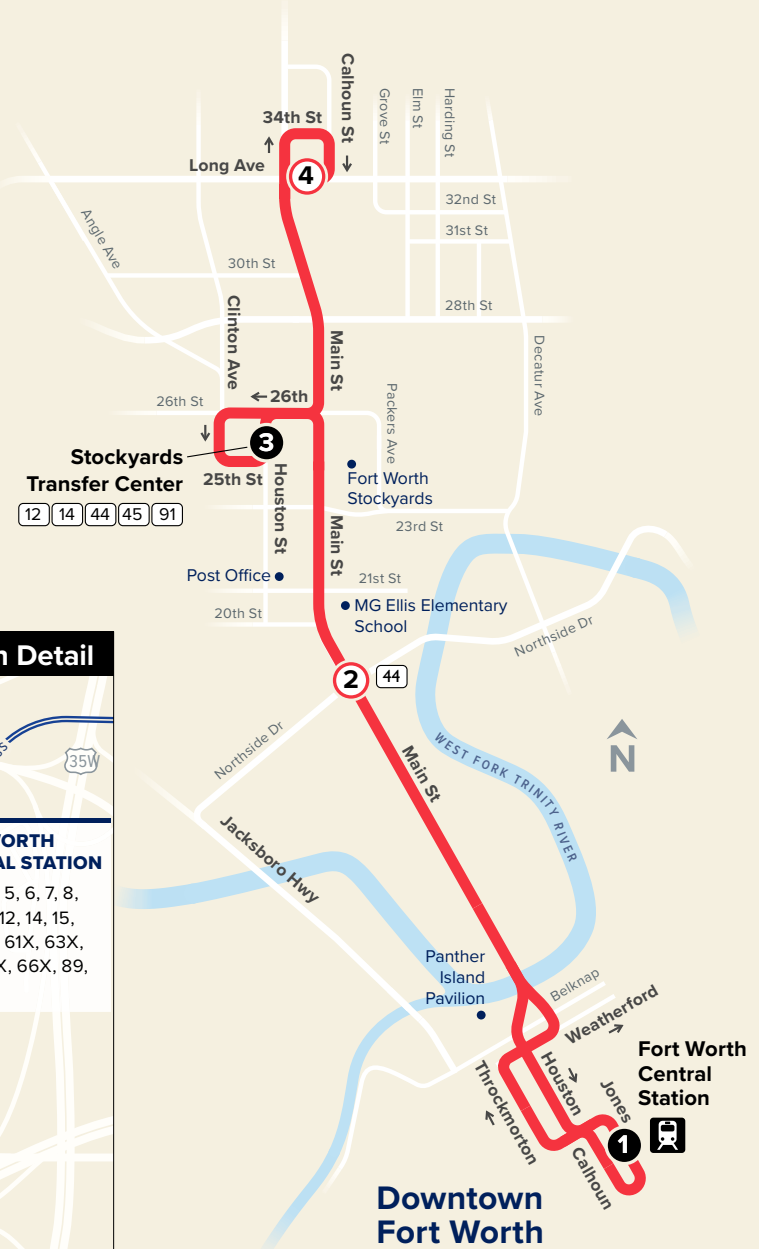

15

Stockyards / North Main

Map Key

-  Route Line
-  Scheduled Timepoint
-  Transfer Center
-  Transfer to other buses
-  Rail Station

Weekdays

To Downtown

Main & Long	Stockyards Transfer Center	North Main St & Northside Dr	Fort Worth Central Station
4	3	2	1
5:30	5:38	5:43	5:54
5:45	5:53	5:58	6:09
6:00	6:08	6:13	6:24
6:15	6:23	6:28	6:39
6:30	6:38	6:43	6:54
6:45	6:53	6:58	7:09
7:00	7:08	7:13	7:24
7:15	7:23	7:28	7:39
7:30	7:38	7:43	7:54

every 15 minutes

7:45	7:53	7:58	8:09
8:15	8:23	8:28	8:39
8:45	8:53	8:58	9:09
9:15	9:23	9:28	9:39
9:45	9:53	9:58	10:09
10:15	10:23	10:28	10:39
10:45	10:53	10:58	11:09
11:45	11:53	11:58	12:09

From Downtown

Fort Worth Central Station	North Main St & Northside Dr	Stockyards Transfer Center	Main & Long
1	2	3	4
5:15	5:27	5:34	5:41
5:30	5:42	5:49	5:56
5:45	5:57	6:04	6:11
6:00	6:12	6:19	6:26
6:15	6:27	6:34	6:41
6:30	6:42	6:49	6:56
6:45	6:57	7:04	7:11
7:00	7:12	7:19	7:26
7:15	7:27	7:34	7:41

From Downtown

Fort Worth Central Station	North Main St & Northside Dr	Stockyards Transfer Center	Main & Long
1	2	3	4
6:00	6:12	6:19	6:26
6:15	6:27	6:34	6:41
6:30	6:42	6:49	6:56
6:45	6:57	7:04	7:11
7:00	7:12	7:19	7:26
7:15	7:27	7:34	7:41