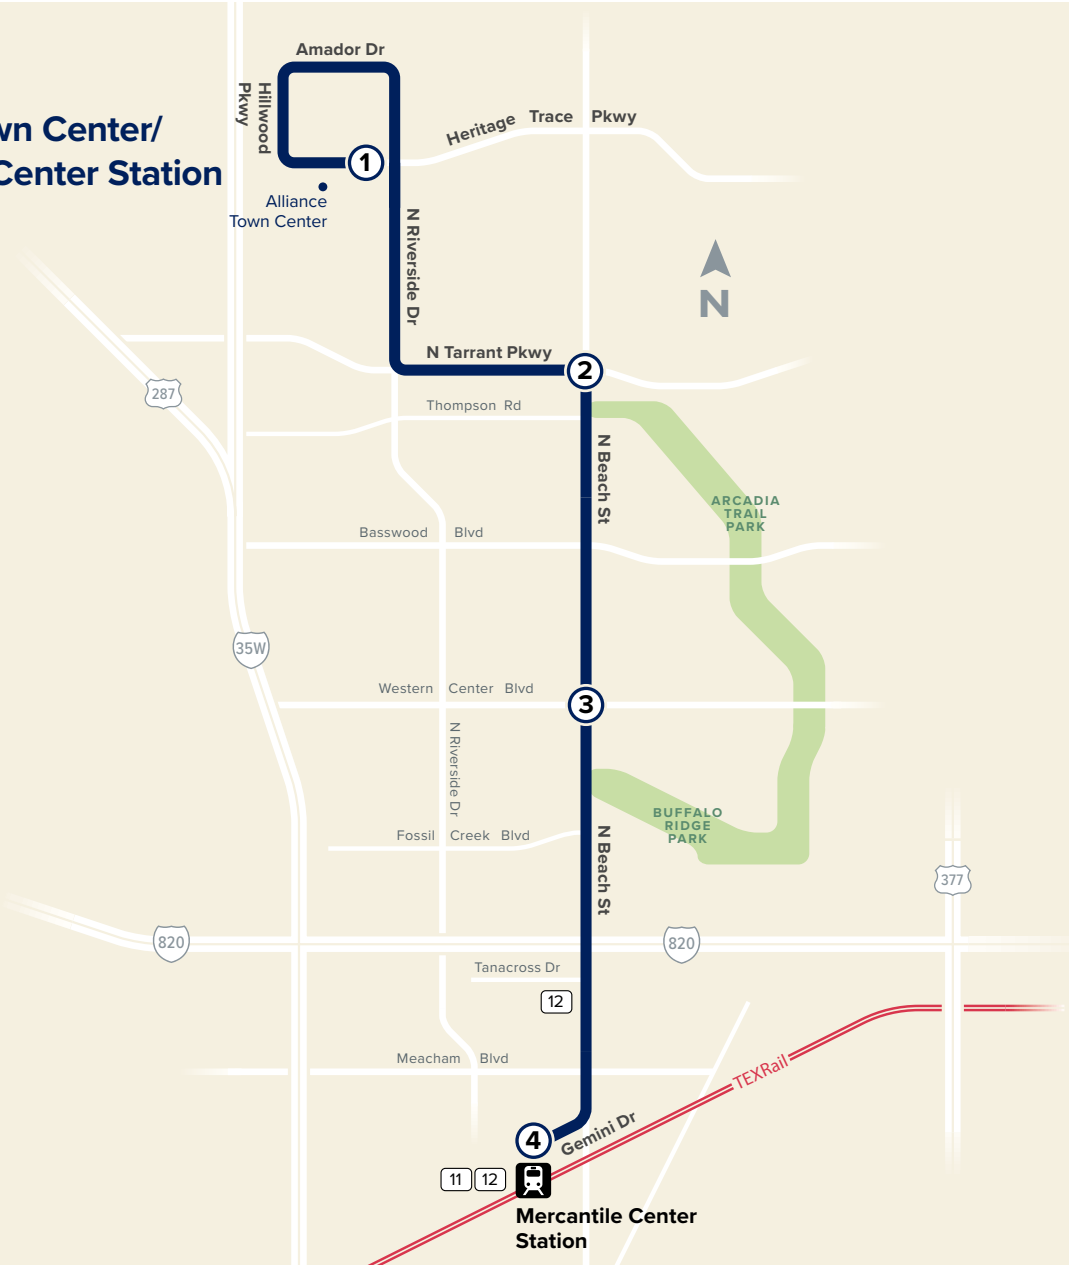

16

Alliance Town Center/ Mercantile Center Station

Map Key

-  Route Line

-  Scheduled Timepoint

-  Transfer to other buses

-  Rail Station

Weekdays

To Mercantile Station

| Heritage Trace & N Riverside | N Beach & Tarrant | N Beach & Western Center | Mercantile Center Station |
|------------------------------|-------------------|--------------------------|---------------------------|
| ① | ② | ③ | ④ |
| 5:14 | 5:21 | 5:28 | 5:40 |
| 5:44 | 5:51 | 5:58 | 6:10 |
| 6:14 | 6:21 | 6:28 | 6:40 |
| 6:44 | 6:51 | 6:58 | 7:10 |
| 7:14 | 7:21 | 7:28 | 7:40 |
| 7:44 | 7:51 | 7:58 | 8:10 |
| 8:14 | 8:21 | 8:28 | 8:40 |
| 9:14 | 9:21 | 9:28 | 9:40 |
| 10:14 | 10:21 | 10:28 | 10:40 |
| 11:14 | 11:21 | 11:28 | 11:40 |
| 12:14 | 12:21 | 12:28 | 12:40 |
| 1:14 | 1:21 | 1:28 | 1:40 |
| 2:14 | 2:21 | 2:28 | 2:40 |
| 3:14 | 3:21 | 3:28 | 3:40 |
| 3:44 | 3:51 | 3:58 | 4:10 |
| 4:14 | 4:21 | 4:28 | 4:40 |
| 4:44 | 4:51 | 4:58 | 5:10 |
| 5:14 | 5:21 | 5:28 | 5:40 |
| 5:44 | 5:51 | 5:58 | 6:10 |
| 6:14 | 6:21 | 6:28 | 6:40 |
| 7:14 | 7:21 | 7:28 | 7:40 |
| 8:14 | 8:21 | 8:28 | 8:40 |
| 9:14 | 9:21 | 9:28 | 9:40 |
| 10:14 | 10:21 | 10:28 | 10:40 |