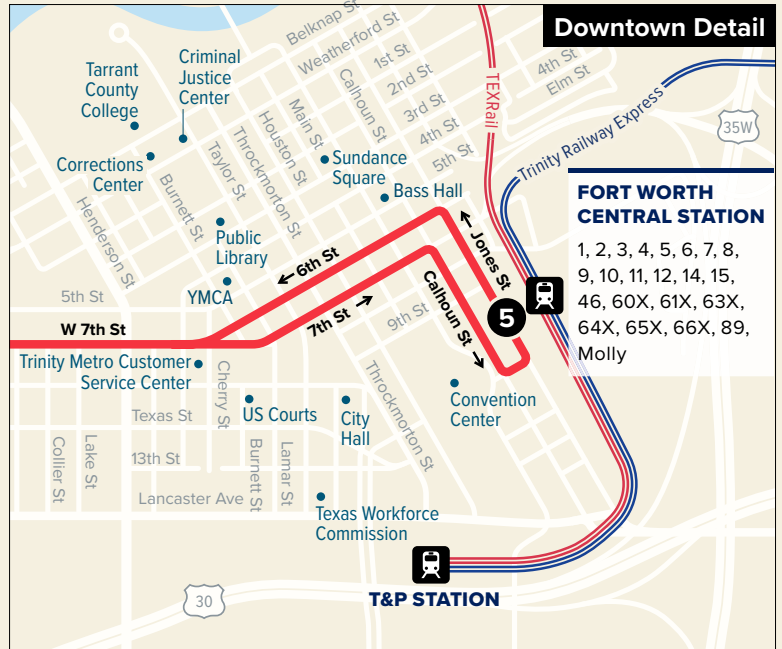

### Map Key

- Route Line
- # Scheduled Timepoint
- # Transfer Center
- # Transfer to other buses
- Rail Station

### Downtown Detail

### From Downtown

Fort Worth Central Station	Camp Bowie & University	Camp Bowie & Hulen	Camp Bowie & Bryant Irvin	Ridgmar Mall Transfer Center
<b>5</b>	<b>4</b>	<b>3</b>	<b>2</b>	<b>1</b>
5:45	5:57	6:05	6:11	6:22
6:00	6:12	6:20	6:26	6:37
6:15	6:27	6:35	6:41	6:52
6:30	6:42	6:50	6:56	7:07
6:45	6:57	7:05	7:11	7:22
7:00	7:12	7:20	7:26	7:37
7:15	7:27	7:35	7:41	7:52
7:30	7:42	7:50	7:56	8:07
7:45	7:57	8:05	8:11	8:22
every 15 minutes				
7:15	7:27	7:35	7:41	7:52
7:45	7:57	8:05	8:11	8:22
8:15	8:27	8:35	8:41	8:52
8:45	8:57	9:05	9:11	9:22
9:15	9:27	9:35	9:41	9:52
9:45	9:57	10:05	10:11	10:22
10:15	10:27	10:35	10:41	10:52
11:15	11:27	11:35	11:41	11:52

### From Downtown

Fort Worth Central Station	Camp Bowie & University	Camp Bowie & Hulen	Camp Bowie & Bryant Irvin	Ridgmar Mall Transfer Center
<b>5</b>	<b>4</b>	<b>3</b>	<b>2</b>	<b>1</b>
6:15	6:27	6:35	6:41	6:52
6:30	6:42	6:50	6:56	7:07
6:45	6:57	7:05	7:11	7:22
7:00	7:12	7:20	7:26	7:37
7:15	7:27	7:35	7:41	7:52
7:30	7:42	7:50	7:56	8:07
every 15 minutes				
7:15	7:27	7:35	7:41	7:52
7:45	7:57	8:05	8:11	8:22
8:15	8:27	8:35	8:41	8:52
8:45	8:57	9:05	9:11	9:22
9:15	9:27	9:35	9:41	9:52
9:45	9:57	10:05	10:11	10:22
10:15	10:27	10:35	10:41	10:52
11:15	11:27	11:35	11:41	11:52