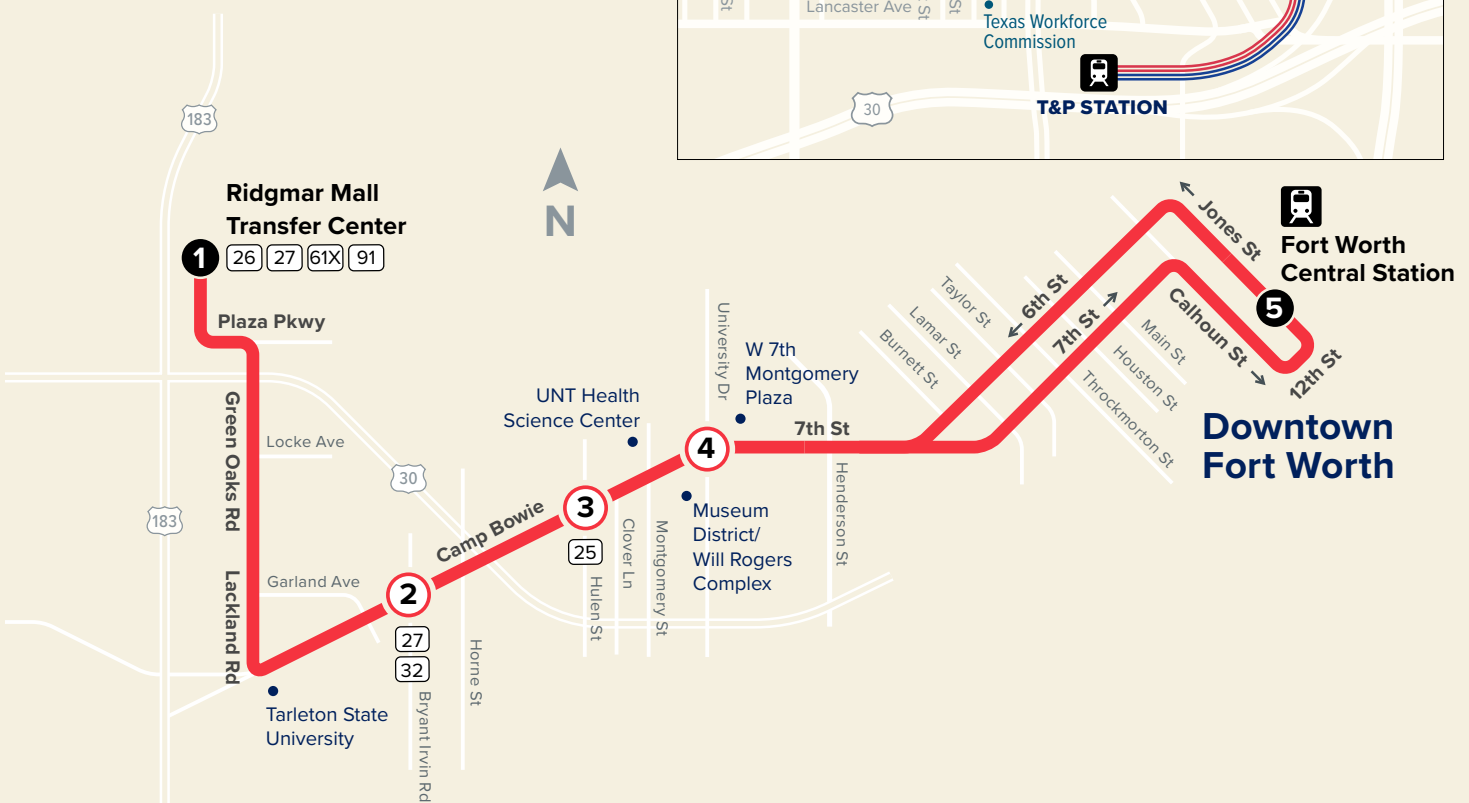

Ridgmar Mall Transfer Center
1 26 27 61X 91

Fort Worth Central Station
5