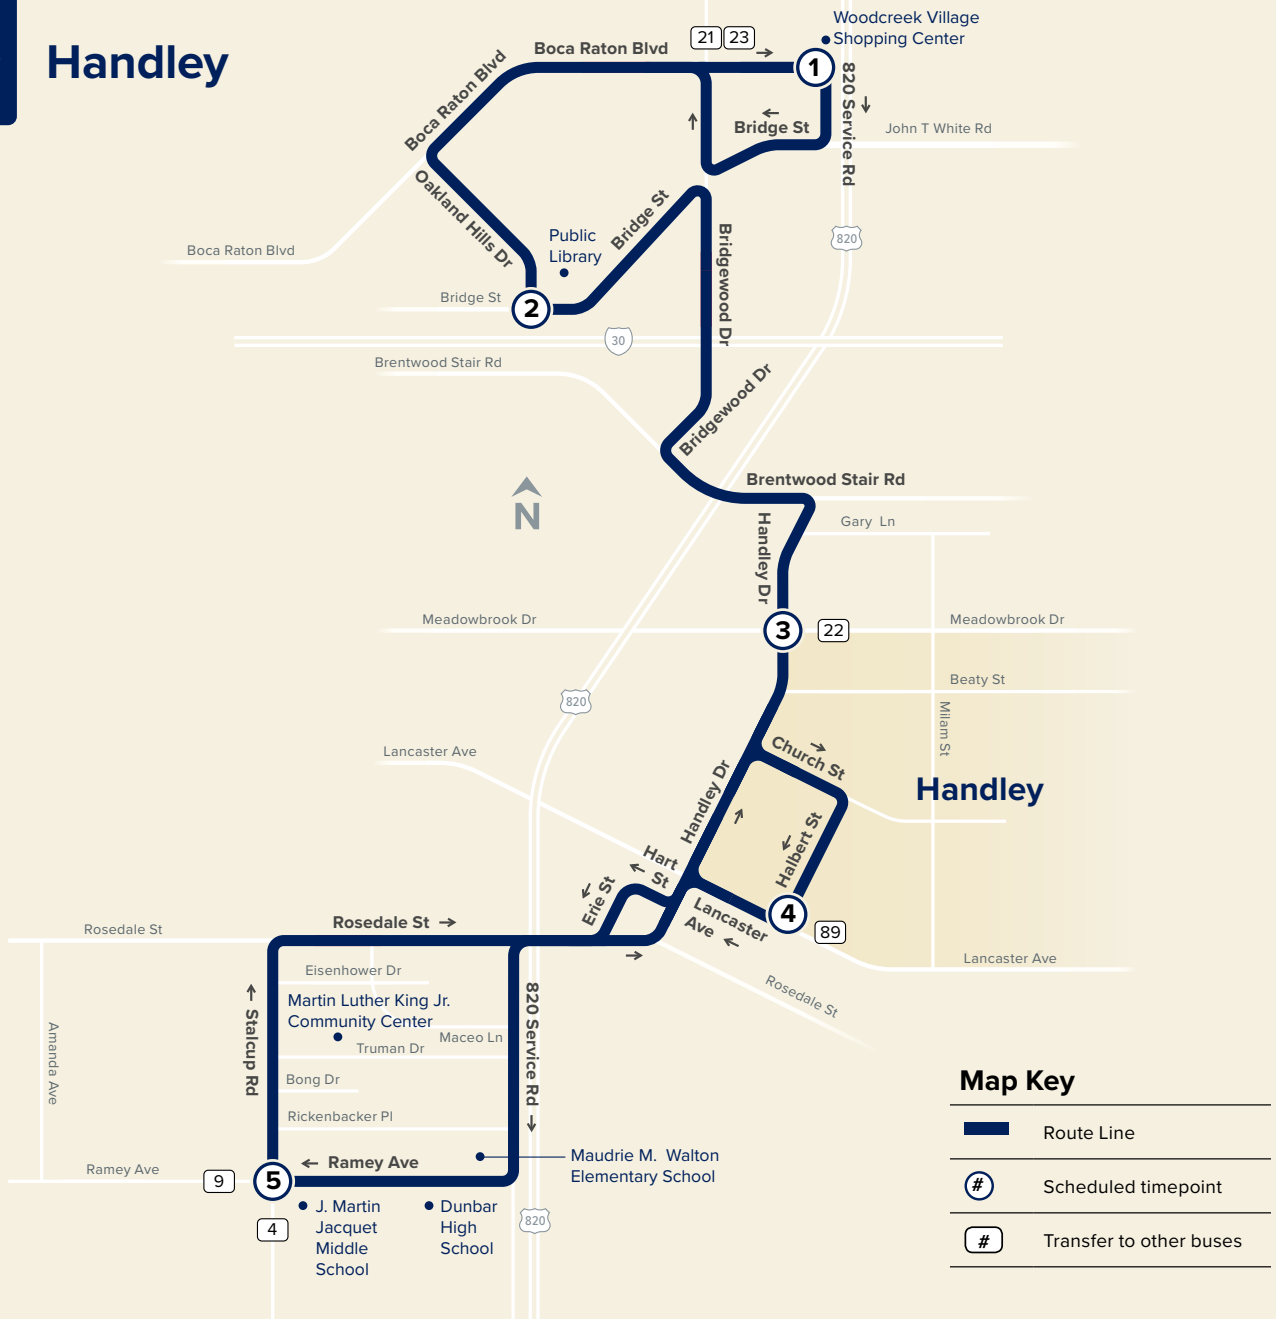

20

Handley

Map Key

	Route Line
	Scheduled timepoint
	Transfer to other buses

Weekdays

Southbound

Boca Raton & Loop 820	Bridge & Oakland Hills	Handley & Meadowbrook	Halbert & Lancaster	Ramey & Stalcup
①	②	③	④	⑤
5:00	5:06	5:14	5:20	5:30
6:00	6:06	6:14	6:20	6:30
6:30	6:36	6:44	6:50	7:00
7:00	7:06	7:14	7:20	7:30
7:30	7:36	7:44	7:50	8:00
8:00	8:06	8:14	8:20	8:30
8:30	8:36	8:44	8:50	9:00
9:30	9:36	9:44	9:50	10:00
10:30	10:36	10:44	10:50	11:00
11:30	11:36	11:44	11:50	12:00
12:30	12:36	12:44	12:50	1:00
1:30	1:36	1:44	1:50	2:00
2:30	2:36	2:44	2:50	3:00
3:30	3:36	3:44	3:50	4:00
4:00	4:06	4:14	4:20	4:30
4:30	4:36	4:44	4:50	5:00
5:00	5:06	5:14	5:20	5:30
5:30	5:36	5:44	5:50	6:00
6:00	6:06	6:14	6:20	6:30
6:30	6:36	6:44	6:50	7:00
7:30	7:36	7:44	7:50	8:00
8:30	8:36	8:44	8:50	9:00
9:30	9:36	9:44	9:50	10:00
10:30	10:36	10:44	10:50	11:00

Northbound

Ramey & Stalcup	Halbert & Lancaster	Handley & Meadowbrook	Bridge & Oakland Hills	Boca Raton & Loop 820
⑤	④	③	②	①
5:00	5:10	5:14	5:20	5:26
5:30	5:40	5:44	5:50	5:56
6:00	6:10	6:14	6:20	6:26
6:30	6:40	6:44	6:50	6:56
7:00	7:10	7:14	7:20	7:26
7:30	7:40	7:44	7:50	7:56
8:00	8:10	8:14	8:20	8:26
8:30	8:40	8:44	8:50	8:56
9:00	9:10	9:14	9:20	9:26
10:00	10:10	10:14	10:20	10:26
11:00	11:10	11:14	11:20	11:26
12:00	12:10	12:14	12:20	12:26
1:00	1:10	1:14	1:20	1:26
2:00	2:10	2:14	2:20	2:26
3:00	3:10	3:14	3:20	3:26
3:30	3:40	3:44	3:50	3:56
4:00	4:10	4:14	4:20	4:26
4:30	4:40	4:44	4:50	4:56
5:00	5:10	5:14	5:20	5:26
5:30	5:40	5:44	5:50	5:56
6:00	6:10	6:14	6:20	6:26
7:00	7:10	7:14	7:20	7:26
8:00	8:10	8:14	8:20	8:26
9:00	9:10	9:14	9:20	9:26
10:00	10:10	10:14	10:20	10:26
11:00	11:10	11:14	11:20	11:26