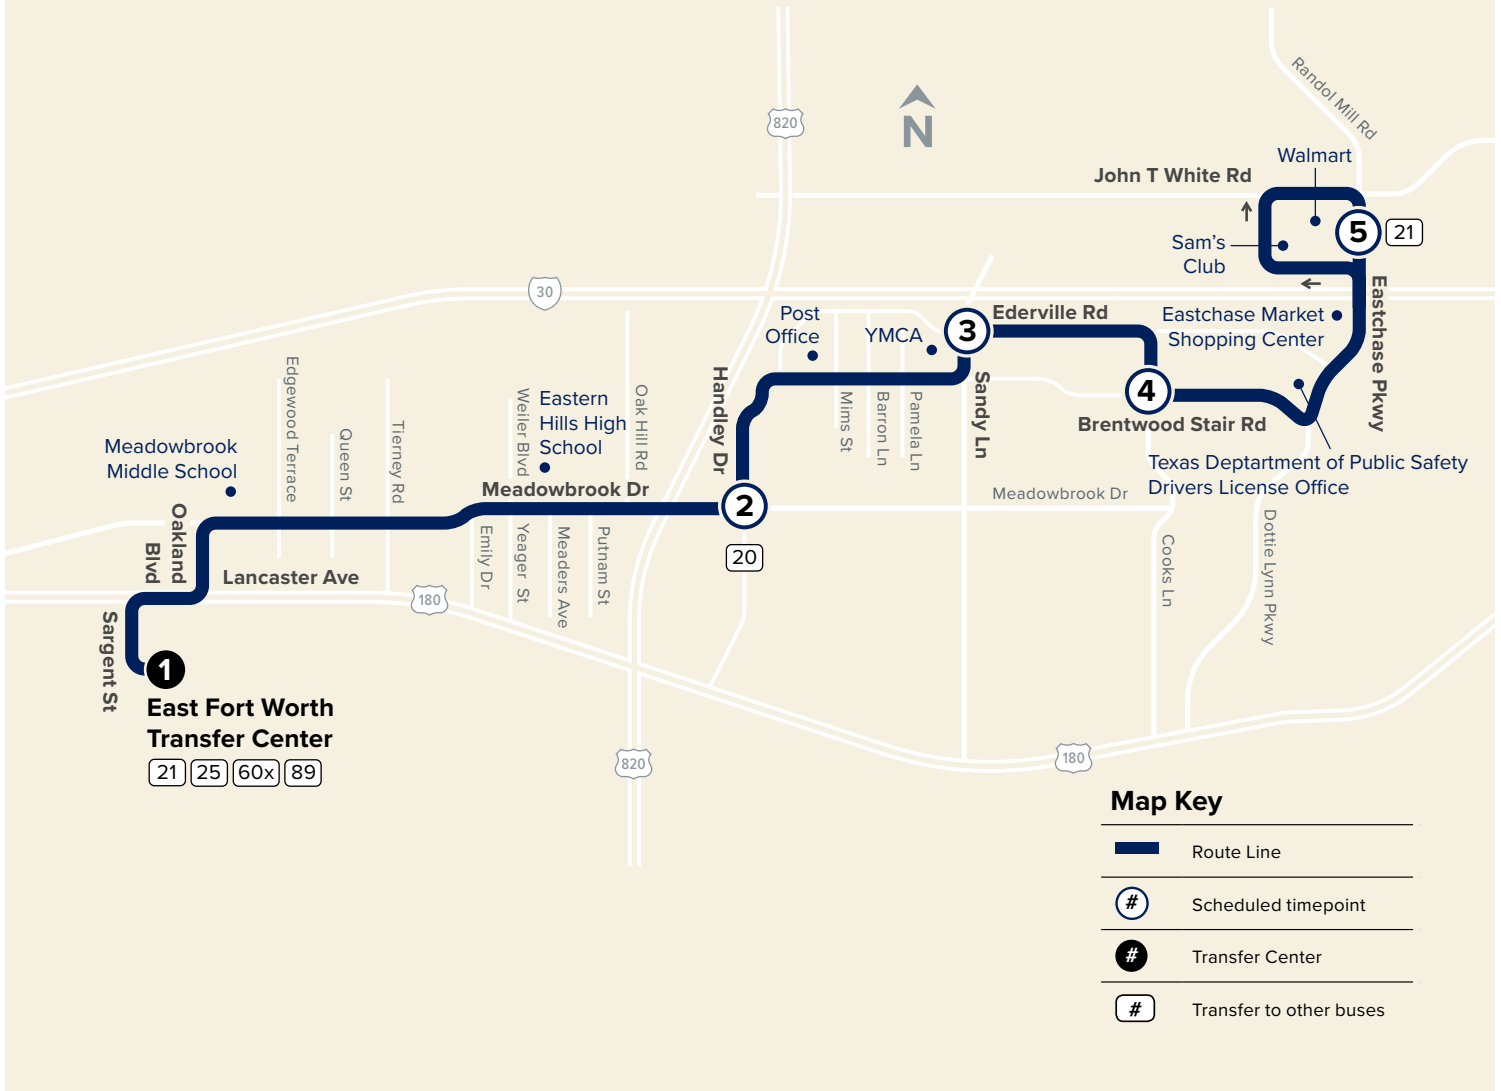

22

Meadowbrook

Map Key

-  Route Line
-  Scheduled timepoint
-  Transfer Center
-  Transfer to other buses

Weekdays

From East Fort Worth Transfer Center

East Fort Worth Transfer Center Handley & Meadowbrook Ederville & Sandy Lane Brentwood Stair & Cooks Lane Eastchase & Anderson

To East Fort Worth Transfer Center

Eastchase & Anderson Ederville & Sandy Lane Handley & Meadowbrook East Fort Worth Transfer Center

5:38	5:48	5:56	6:15
6:08	6:18	6:26	6:45
6:38	6:48	6:56	7:15
7:08	7:18	7:26	7:45
7:38	7:48	7:56	8:15
8:08	8:18	8:26	8:45
8:38	8:48	8:56	9:15
9:08	9:18	9:26	9:45
10:08	10:18	10:26	10:45
11:08	11:18	11:26	11:45
12:08	12:18	12:26	12:45
1:08	1:18	1:26	1:45
2:08	2:18	2:26	2:45
2:38	2:48	2:56	3:15
3:08	3:18	3:26	3:45
3:38	3:48	3:56	4:15
4:08	4:18	4:26	4:45
4:38	4:48	4:56	5:15
5:08	5:18	5:26	5:45
5:38	5:48	5:56	6:15
6:08	6:18	6:26	6:45
6:38	6:48	6:56	7:15
7:08	7:18	7:26	7:45

Weekend and Major Holidays

From East Fort Worth Transfer Center

East Fort Worth Transfer Center Handley & Meadowbrook Ederville & Sandy Lane Brentwood Stair & Cooks Lane Eastchase & Anderson

6:50	7:04	7:11	7:15	7:28
7:50	8:04	8:11	8:15	8:28
8:50	9:04	9:11	9:15	9:28
9:50	10:04	10:11	10:15	10:28
10:50	11:04	11:11	11:15	11:28
11:50	12:04	12:11	12:15	12:28
12:50	1:04	1:11	1:15	1:28
1:50	2:04	2:11	2:15	2:28
2:50	3:04	3:11	3:15	3:28
3:50	4:04	4:11	4:15	4:28
4:50	5:04	5:11	5:15	5:28
5:50	6:04	6:11	6:15	6:28
6:50	7:04	7:11	7:15	7:28
7:50	8:04	8:11	8:15	8:28

Weekend and Major Holidays

To East Fort Worth Transfer Center

Eastchase & Anderson Ederville & Sandy Lane Handley & Meadowbrook East Fort Worth Transfer Center

6:08	6:18	6:26	6:45
7:08	7:18	7:26	7:45
8:08	8:18	8:26	8:45
9:08	9:18	9:26	9:45
10:08	10:18	10:26	10:45
11:08	11:18	11:26	11:45
12:08	12:18	12:26	12:45
1:08	1:18	1:26	1:45
2:08	2:18	2:26	2:45
3:08	3:18	3:26	3:45
4:08	4:18	4:26	4:45
5:08	5:18	5:26	5:45
6:08	6:18	6:26	6:45
7:08	7:18	7:26	7:45