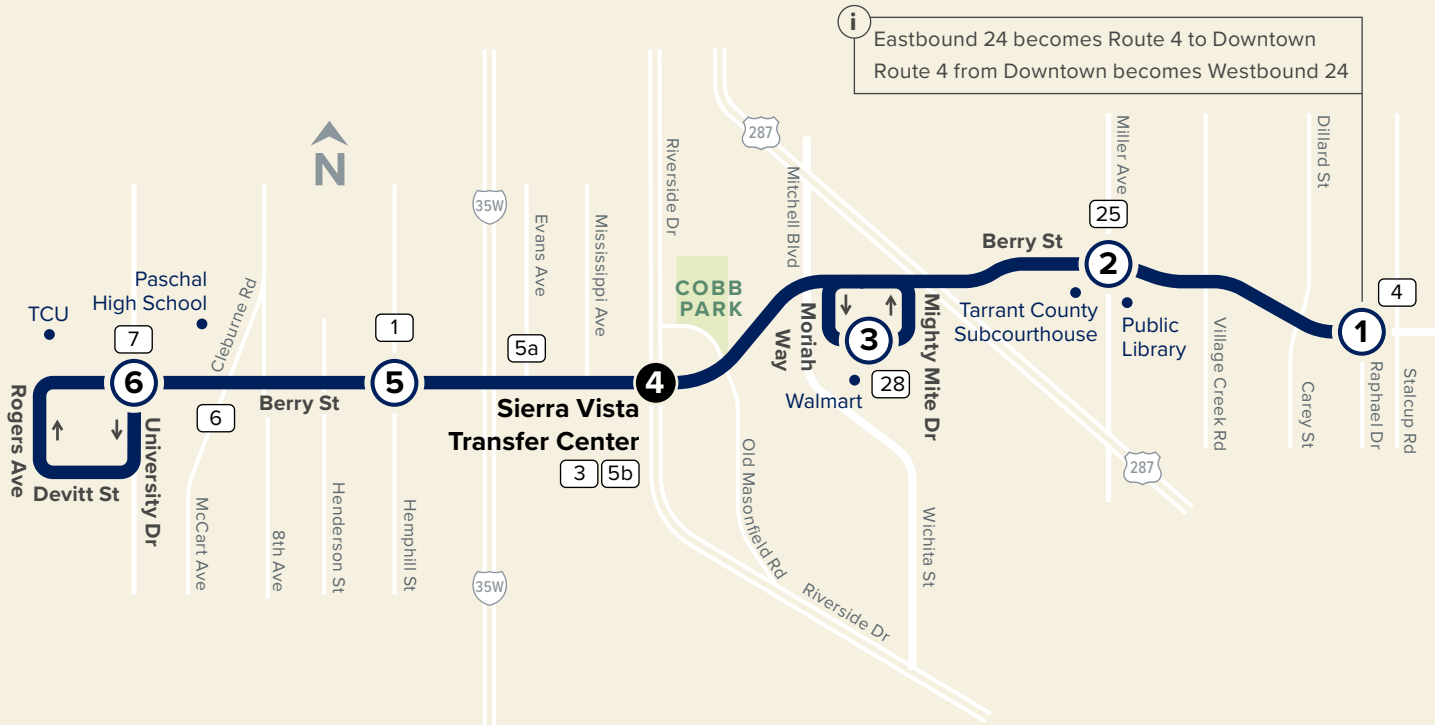

### Map Key

-  Route Line
-  Scheduled Timepoint
-  Transfer Center
-  Transfer to other buses

### Eastbound

University & Berry	Berry & Hemphill	Sierra Vista Transfer Center	Walmart	Berry & Miller	Berry & Raphael
6	5	4	3	2	1
6:45	6:53	7:01	7:08	7:14	7:19
7:45	7:53	8:01	8:08	8:14	8:19
8:45	8:53	9:01	9:08	9:14	9:19
9:45	9:53	10:01	10:08	10:14	10:19
10:45	10:53	11:01	11:08	11:14	11:19
11:45	11:53	12:01	12:08	12:14	12:19
12:45	12:53	1:01	1:08	1:14	1:19
1:45	1:53	2:01	2:08	2:14	2:19
2:45	2:53	3:01	3:08	3:14	3:19
3:45	3:53	4:01	4:08	4:14	4:19
4:45	4:53	5:01	5:08	5:14	5:19
5:45	5:53	6:01	6:08	6:14	6:19
6:45	6:53	7:01	7:08	7:14	7:19
7:45	7:53	8:01	8:08	8:14	8:19

### Westbound

Berry & Raphael	Berry & Miller	Walmart	Sierra Vista Transfer Center	Berry & Hemphill	University & Berry
1	2	3	4	5	6
8:04	8:10	8:18	8:25	8:33	8:43
9:04	9:10	9:18	9:25	9:33	9:43
10:04	10:10	10:18	10:25	10:33	10:43
11:04	11:10	11:18	11:25	11:33	11:43
12:04	12:10	12:18	12:25	12:33	12:43
1:04	1:10	1:18	1:25	1:33	1:43
2:04	2:10	2:18	2:25	2:33	2:43
3:04	3:10	3:18	3:25	3:33	3:43
4:04	4:10	4:18	4:25	4:33	4:43
5:04	5:10	5:18	5:25	5:33	5:43
6:04	6:10	6:18	6:25	6:33	6:43

### Eastbound

University & Berry	Berry & Hemphill	Sierra Vista Transfer Center	Walmart	Berry & Miller	Berry & Raphael
6	5	4	3	2	1
6:51	6:59	7:07	7:14	7:20	7:25
7:51	7:59	8:07	8:14	8:20	8:25
8:51	8:59	9:07	9:14	9:20	9:25
9:51	9:59	10:07	10:14	10:20	10:25
10:51	10:59	11:07	11:14	11:20	11:25
11:51	11:59	12:07	12:14	12:20	12:25
12:51	12:59	1:07	1:14	1:20	1:25
1:51	1:59	2:07	2:14	2:20	2:25
2:51	2:59	3:07	3:14	3:20	3:25
3:51	3:59	4:07	4:14	4:20	4:25
4:51	4:59	5:07	5:14	5:20	5:25
5:51	5:59	6:07	6:14	6:20	6:25