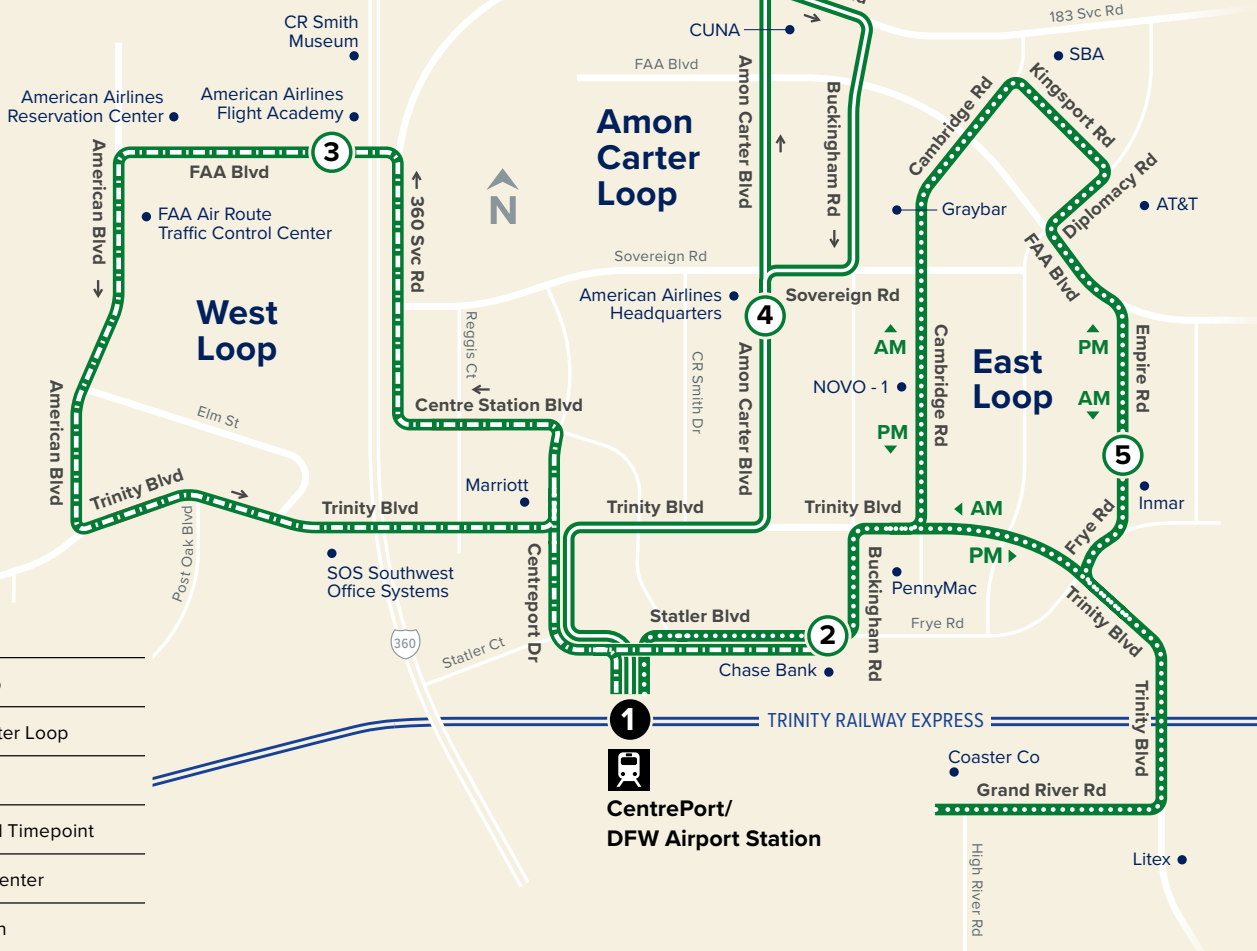

30 CentrePort Circulator

Map Key

-  West Loop
-  Amon Carter Loop
-  East Loop
-  Scheduled Timepoint
-  Transfer Center
-  Rail Station

Weekdays

West Loop AM/PM

CentrePort Station	Chase Bank	American Airlines Academy	CentrePort Station
1	2	3	1
6:10	6:14	6:18	6:30
6:32	6:36	6:40	6:52
6:52	6:56	7:00	7:12
7:20	7:24	7:28	7:40
7:50	7:54	7:58	8:10
8:10	8:14	8:18	8:30
8:32	8:36	8:40	8:52
CentrePort Station	American Airlines Academy	Chase Bank	CentrePort Station
1	3	2	1
2:55	3:03	3:16	3:20
3:20	3:28	3:41	3:45
3:55	4:03	4:16	4:20
4:20	4:28	4:41	4:45
4:50	4:58	5:11	5:15
5:20	5:28	5:41	5:45
5:50	5:58	6:11	6:15
6:15	6:23	6:36	6:40

Amon Carter Loop

CentrePort Station	American Airlines Headquarters	CentrePort Station
1	4	1
6:10	6:22	6:30
6:32	6:44	6:52
6:52	7:04	7:12
7:20	7:32	7:40
7:50	8:02	8:10
8:10	8:22	8:30
8:32	8:44	8:52
No Midday Service		
3:00	3:12	3:20
3:25	3:37	3:45
4:00	4:12	4:20
4:25	4:37	4:45
4:55	5:07	5:15
5:25	5:37	5:45
5:55	6:12	6:15
6:20	6:32	6:40

East Loop

CentrePort Station	Inmar	CentrePort Station
1	5	1
6:02	6:15	6:27
6:32	6:45	6:57
7:02	7:15	7:27
7:32	7:45	7:57
8:02	8:15	8:27
8:32	8:45	8:57
No Midday Service		
2:55	3:08	3:20
3:20	3:33	3:45
3:55	4:08	4:20
4:20	4:33	4:45
4:50	5:03	5:15
5:20	5:33	5:45
5:50	6:03	6:15
6:15	6:28	6:40

AM Times | PM Times

Route 30 has no service on Weekends or Major Holidays

CentrePort/DFW Airport Station