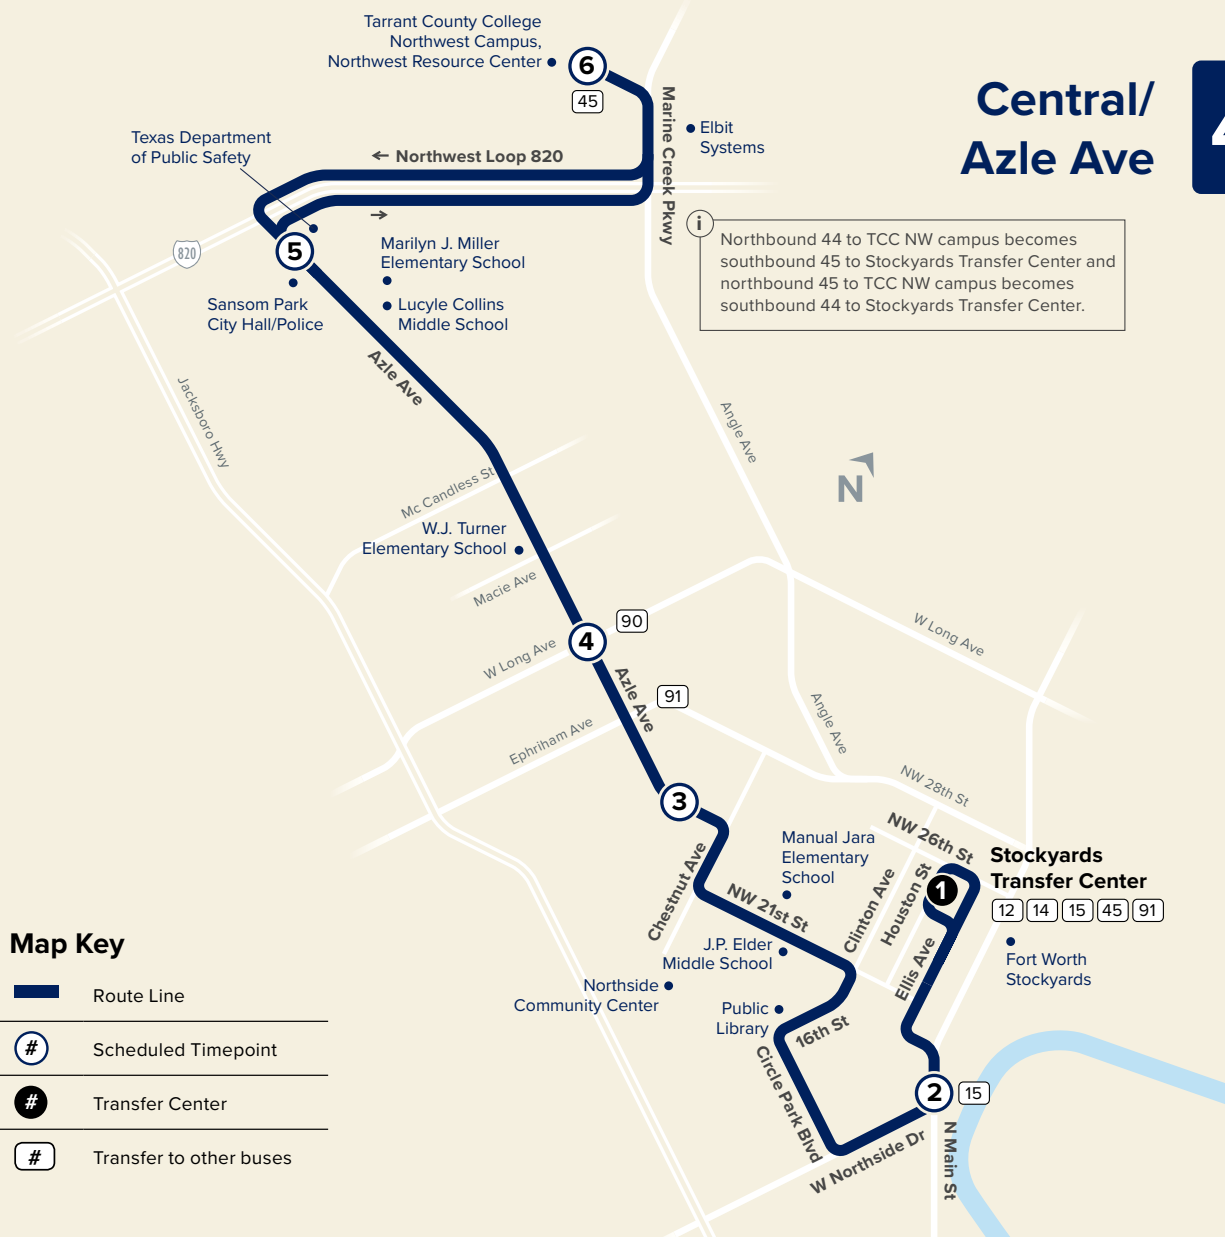

Central/ Azle Ave

44

Map Key

-  Route Line

-  Scheduled Timepoint

-  Transfer Center

-  Transfer to other buses

Weekdays

Southbound

TCC Northwest Campus	Azle & Tipton	Azle & Long	25th & Roosevelt	Northside & Main	Stockyards Transfer Center
6	5	4	3	2	1
5:30	5:34	5:39	5:43	5:54	6:00
6:00	6:04	6:09	6:13	6:24	6:30
6:30	6:34	6:39	6:43	6:54	7:00
7:00	7:04	7:09	7:13	7:24	7:30
7:30	7:34	7:39	7:43	7:54	8:00
8:00	8:04	8:09	8:13	8:24	8:30
8:30	8:34	8:39	8:43	8:54	9:00
9:30	9:34	9:39	9:43	9:54	10:00
10:30	10:34	10:39	10:43	10:54	11:00
11:30	11:34	11:39	11:43	11:54	12:00
12:30	12:34	12:39	12:43	12:54	1:00
1:30	1:34	1:39	1:43	1:54	2:00
2:30	2:34	2:39	2:43	2:54	3:00
3:30	3:34	3:39	3:43	3:54	4:00
4:00	4:04	4:09	4:13	4:24	4:30
4:30	4:34	4:39	4:43	4:54	5:00
5:00	5:04	5:09	5:13	5:24	5:30
5:30	5:34	5:39	5:43	5:54	6:00
6:30	6:34	6:39	6:43	6:54	7:00
7:30	7:34	7:39	7:43	7:54	8:00
8:30	8:34	8:39	8:43	8:54	9:00
9:30	9:34	9:39	9:43	9:54	10:00
10:30	10:34	10:39	10:43	10:54	11:00

Northbound

Stockyards Transfer Center	Northside & Main	25th & Roosevelt	Azle & Long	Azle & Tipton	TCC Northwest Campus
1	2	3	4	5	6
5:50	5:56	6:08	6:12	6:17	6:27
6:20	6:26	6:38	6:42	6:47	6:57
6:50	6:56	7:08	7:12	7:17	7:27
7:20	7:26	7:38	7:42	7:47	7:57
7:50	7:56	8:08	8:12	8:17	8:27
8:20	8:26	8:38	8:42	8:47	8:57
9:20	9:26	9:38	9:42	9:47	9:57
10:20	10:26	10:38	10:42	10:47	10:57
11:20	11:26	11:38	11:42	11:47	11:57
12:20	12:26	12:38	12:42	12:47	12:57
1:20	1:26	1:38	1:42	1:47	1:57
2:20	2:26	2:38	2:42	2:47	2:57
3:20	3:26	3:38	3:42	3:47	3:57
3:50	3:56	4:08	4:12	4:17	4:27
4:20	4:26	4:38	4:42	4:47	4:57
4:50	4:56	5:08	5:12	5:17	5:27
5:20	5:26	5:38	5:42	5:47	5:57
6:20	6:26	6:38	6:42	6:47	6:57
7:20	7:26	7:38	7:42	7:47	7:57
8:20	8:26	8:38	8:42	8:47	8:57
9:20	9:26	9:38	9:42	9:47	9:57
10:20	10:26	10:38	10:42	10:47	10:57