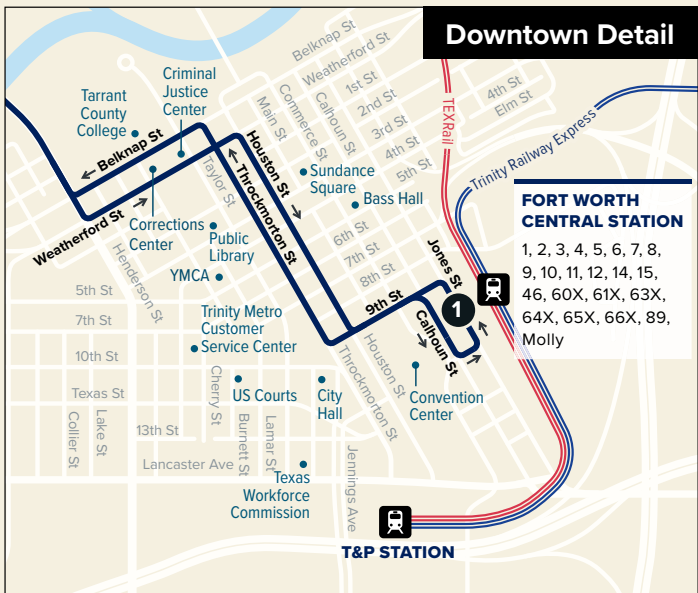

### Map Key

-  Route Line
-  Non-Stop Service
-  Scheduled Timepoint
-  Transfer Center
-  Transfer to other buses
-  Rail Station

### To Downtown

Boat Club & SH 199	Jacksboro & Ephriham	Fort Worth Central Station
④	②	①
6:35	6:42	7:10
7:05	7:12	7:40
7:35	7:42	8:10
8:05	8:12	8:40
8:35	8:42	9:10
9:05	9:12	9:40
9:35	9:42	10:10
10:05	10:12	10:40
10:35	10:42	11:10
11:05	11:12	11:40
11:35	11:42	12:10
12:05	12:12	12:40
12:35	12:42	1:10
1:05	1:12	1:40
1:35	1:42	2:10
2:05	2:12	2:40
2:35	2:42	3:10
3:05	3:12	3:40
3:35	3:42	4:10
4:05	4:12	4:40
4:35	4:42	5:10
5:05	5:12	5:40
5:35	5:42	6:10
6:05	6:12	6:40
6:35	6:42	7:10
7:05	7:12	7:40
7:35	7:42	8:10
8:35	8:42	9:10
9:35	9:42	10:10
10:35	10:42	11:10

### From Downtown

Fort Worth Central Station	Jacksboro & Ephriham	Old Mill Creek at Jacksboro	Boat Club & SH 199
①	②	③	④
6:20	6:50	6:58	7:05
6:50	7:20	7:28	7:35
7:20	7:50	7:58	8:05
7:50	8:20	8:28	8:35
8:20	8:50	8:58	9:05
8:50	9:20	9:28	9:35
9:20	9:50	9:58	10:05
9:50	10:20	10:28	10:35
10:20	10:50	10:58	11:05
10:50	11:20	11:28	11:35
11:20	11:50	11:58	12:05
11:50	12:20	12:28	12:35
12:20	12:50	12:58	1:05
12:50	1:20	1:28	1:35
1:20	1:50	1:58	2:05
1:50	2:20	2:28	2:35
2:20	2:50	2:58	3:05
2:50	3:20	3:28	3:35
3:20	3:50	3:58	4:05
3:50	4:20	4:28	4:35
4:20	4:50	4:58	5:05
4:50	5:20	5:28	5:35
5:20	5:50	5:58	6:05
5:50	6:20	6:28	6:35
6:20	6:50	6:58	7:05
6:50	7:20	7:28	7:35
7:20	7:50	7:58	8:05
8:20	8:50	8:58	9:05
9:20	9:50	9:58	10:05
10:20	10:50	10:58	11:05