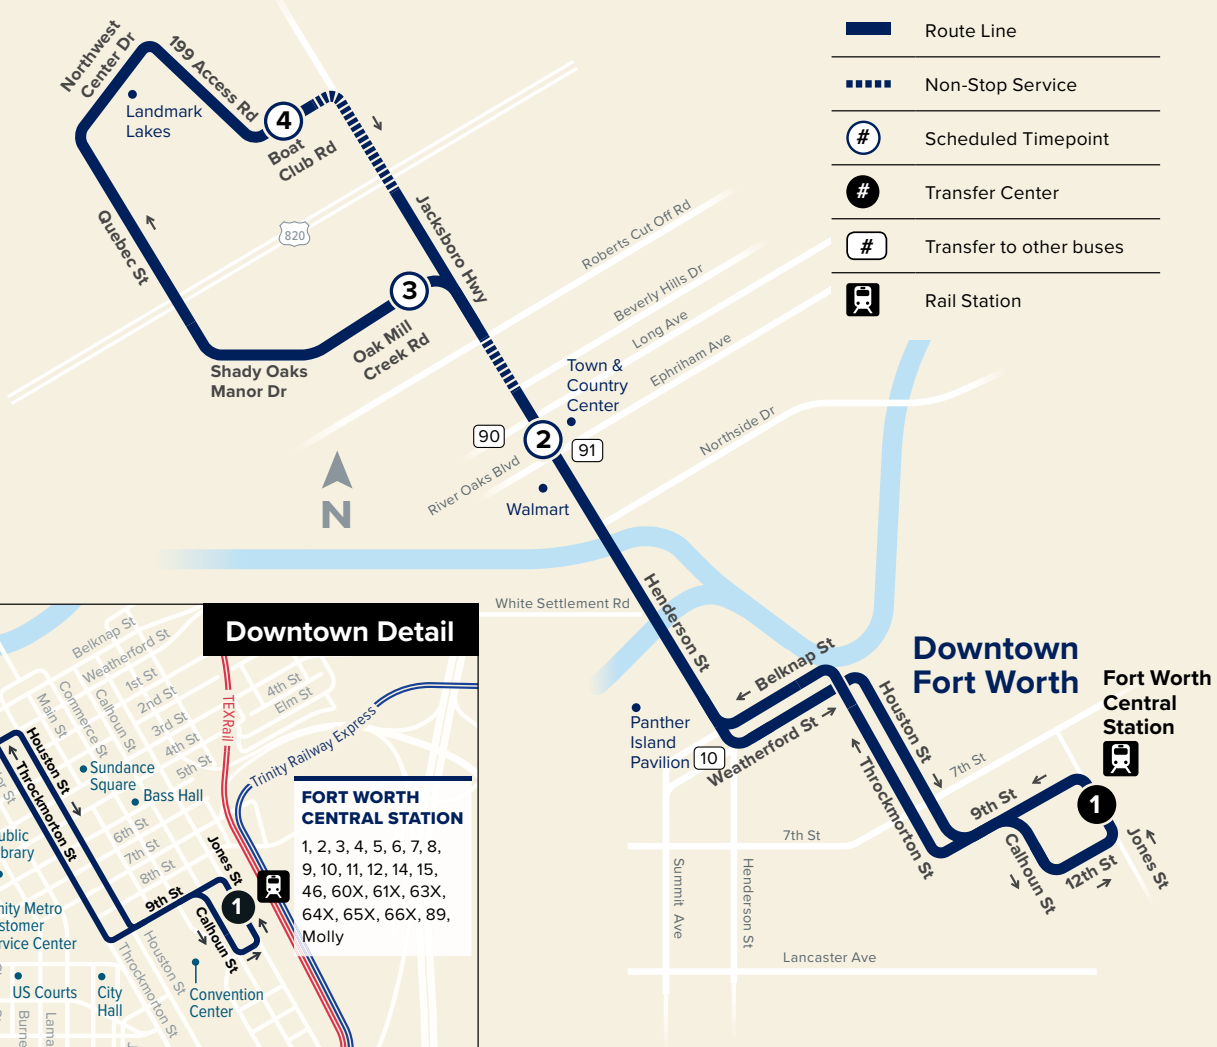

## Jacksboro Hwy

### Map Key

-  Route Line
-  Non-Stop Service
-  Scheduled Timepoint
-  Transfer Center
-  Transfer to other buses
-  Rail Station

### To Downtown

Boat Club & SH 199	Jacksboro & Ephriham	Fort Worth Central Station
④	②	①
6:35	6:42	7:10
7:05	7:12	7:40
7:35	7:42	8:10
8:05	8:12	8:40
8:35	8:42	9:10
9:05	9:12	9:40
9:35	9:42	10:10
10:05	10:12	10:40
10:35	10:42	11:10
11:05	11:12	11:40
11:35	11:42	12:10
12:05	12:12	12:40
12:35	12:42	1:10
1:05	1:12	1:40
1:35	1:42	2:10
2:05	2:12	2:40
2:35	2:42	3:10
3:05	3:12	3:40
3:35	3:42	4:10
4:05	4:12	4:40
4:35	4:42	5:10
5:05	5:12	5:40
5:35	5:42	6:10
6:05	6:12	6:40
6:35	6:42	7:10
7:05	7:12	7:40
7:35	7:42	8:10
8:35	8:42	9:10
9:35	9:42	10:10
10:35	10:42	11:10

### From Downtown

Fort Worth Central Station	Jacksboro & Ephriham	Old Mill Creek at Jacksboro	Boat Club & SH 199
①	②	③	④
6:20	6:50	6:58	7:05
6:50	7:20	7:28	7:35
7:20	7:50	7:58	8:05
7:50	8:20	8:28	8:35
8:20	8:50	8:58	9:05
8:50	9:20	9:28	9:35
9:20	9:50	9:58	10:05
9:50	10:20	10:28	10:35
10:20	10:50	10:58	11:05
10:50	11:20	11:28	11:35
11:20	11:50	11:58	12:05
11:50	12:20	12:28	12:35
12:20	12:50	12:58	1:05
12:50	1:20	1:28	1:35
1:20	1:50	1:58	2:05
1:50	2:20	2:28	2:35
2:20	2:50	2:58	3:05
2:50	3:20	3:28	3:35
3:20	3:50	3:58	4:05
3:50	4:20	4:28	4:35
4:20	4:50	4:58	5:05
4:50	5:20	5:28	5:35
5:20	5:50	5:58	6:05
5:50	6:20	6:28	6:35
6:20	6:50	6:58	7:05
6:50	7:20	7:28	7:35
7:20	7:50	7:58	8:05
8:20	8:50	8:58	9:05
9:20	9:50	9:58	10:05
10:20	10:50	10:58	11:05