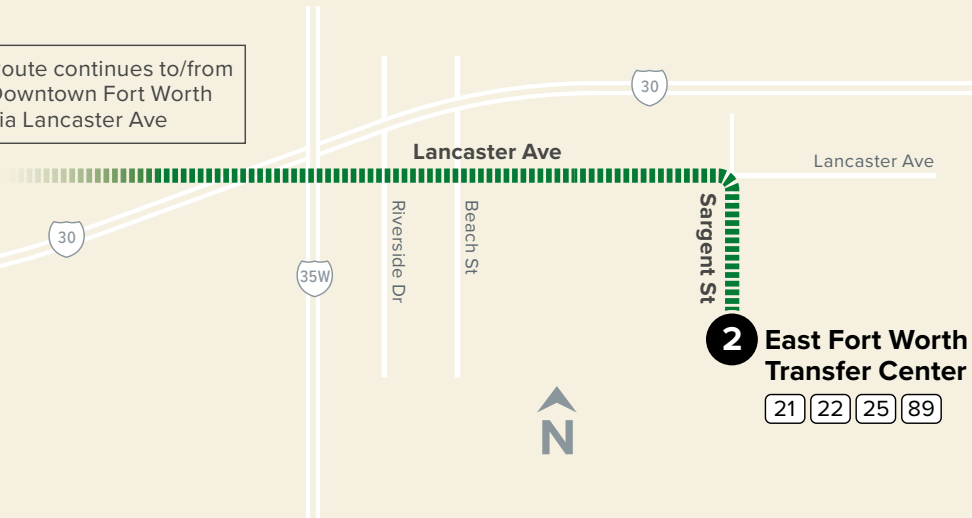

60X

Eastside Xpress

Map Key

- Non-Stop Service
- # Transfer Center
- # Transfer to other buses
- Rail Station

i Route continues to/from Downtown Fort Worth via Lancaster Ave

Purchase passes or track your bus with our mobile apps

800 Cherry Street
 Fort Worth, Texas 76102
 Customer Care: (817) 215-8600
 RIDETRINITYMETRO.org | @TrinityMetro

Effective
 May 5, 2019

Weekdays

To Downtown

East Fort Worth
Transfer Center

Fort Worth
Central Station

2

1

6:47
7:17
7:47

6:57
7:27
7:57

From Downtown

Fort Worth
Central Station

East Fort Worth
Transfer Center

2

1

6:58
7:28

7:13
7:43

AM Times

PM Times

Route 60X has no service on Weekends or Major Holidays