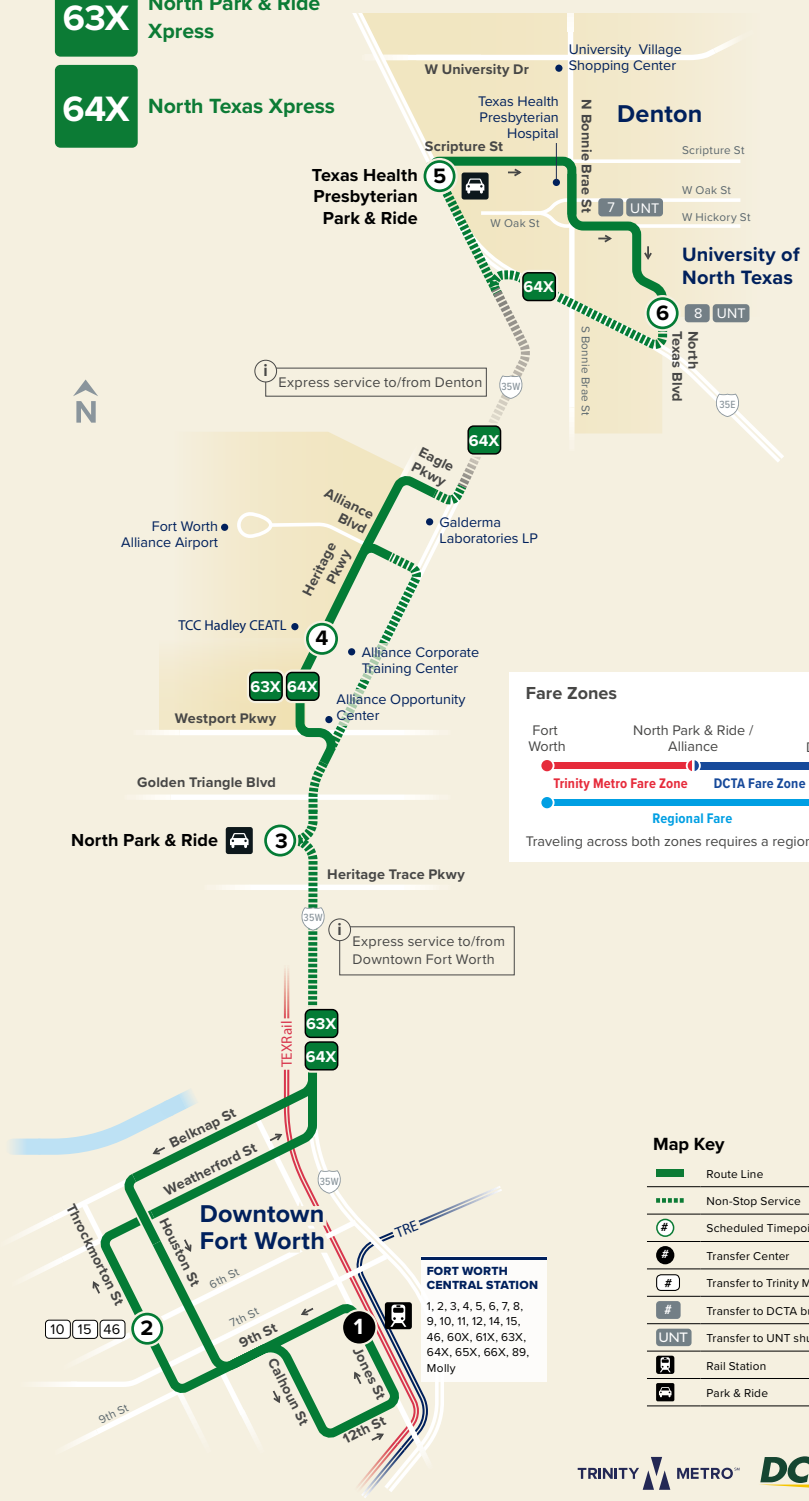

63X North Park & Ride Xpress

64X North Texas Xpress

Fare Zones

Fort Worth North Park & Ride / Alliance Denton

Trinity Metro Fare Zone DCTA Fare Zone

Regional Fare

Traveling across both zones requires a regional pass.

- ### Map Key
- Route Line
 - - - - Non-Stop Service
 - # Scheduled Timepoint
 - # Transfer Center
 - # Transfer to Trinity Metro buses
 - # Transfer to DCTA buses
 - UNT Transfer to UNT shuttle
 - 🚊 Rail Station
 - 🚗 Park & Ride

Effective May 5, 2019

Weekdays

Northbound

	Fort Worth Central Station	6th St & Throckmorton	North Park & Ride	Alliance Heritage Pkwy & Horizon Dr	Denton Texas Health Presbyterian Park & Ride	Fouts Field
Route	1	2	3	4	5	6
63*	5:15	5:20	6:15	6:00	—	—
63*	6:05	6:10	7:00	6:50	—	—
64	6:15	6:20	6:42	6:53	7:15	7:20
63*	6:55	7:00	7:50	7:40	—	—
64	7:45	7:50	8:12	8:23	8:45	8:50
64	9:15	9:20	9:42	9:53	10:15	10:20
64	10:45	10:50	11:12	11:23	11:45	11:50
64	12:45	12:50	1:12	1:23	1:45	1:50
64	2:15	2:20	2:42	2:53	3:15	3:20
64	3:45	3:50	4:12	4:23	4:45	4:50
63	4:15	4:20	5:00	5:10	—	—
64	5:15	5:20	5:42	5:53	6:15	6:20
63	6:15	6:20	6:55	7:05	—	—
64	6:45	6:50	7:12	7:23	7:45	7:50
64	8:15	8:20	8:42	8:53	9:15	9:20

* Route 63 trips will serve Alliance Heritage Pkwy & Horizon Dr then travel to North Park & Ride

Weekdays

Southbound

	Denton Texas Health Presbyterian Park & Ride	Fouts Field	Alliance Heritage Pkwy & Horizon Dr	North Park & Ride	Fort Worth Central Station
Route	5	6	4	3	1
63	—	—	6:00	6:15	6:50
63	—	—	6:50	7:00	7:40
64	6:10	6:15	6:41	6:53	7:21
63	—	—	7:40	7:50	8:30
64	7:40	7:45	8:11	8:23	8:51
64	9:10	9:15	9:41	9:53	10:21
64	10:40	10:45	11:11	11:23	11:51
64	12:10	12:15	12:41	12:53	1:21
64	2:10	2:15	2:41	2:53	3:21
64	3:40	3:45	4:11	4:23	4:51
63	—	—	5:10	5:00	5:50
64	5:10	5:15	5:41	5:53	6:21
63	—	—	7:05	6:55	7:45
64	6:40	6:45	7:11	7:23	7:51
64	8:10	8:15	8:41	8:53	9:21