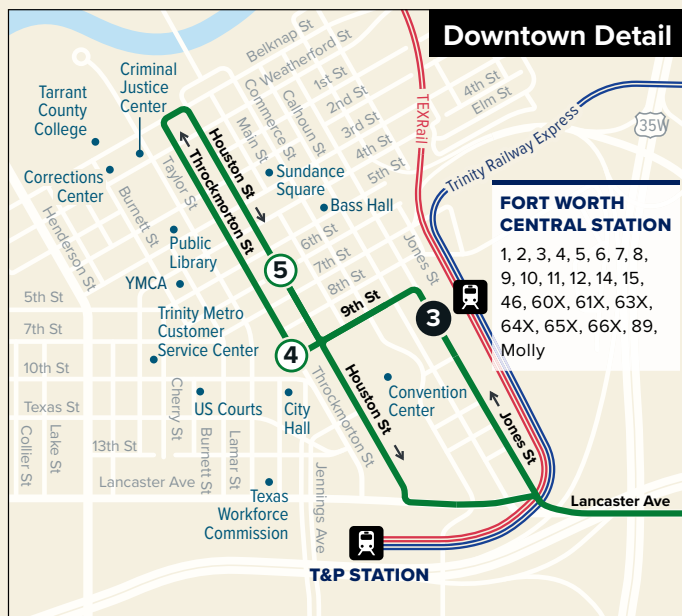

### Map Key

	Route Line
	Non-Stop Service
	Scheduled Timepoint
	Transfer Center
	Transfer to other buses
	Rail Station
	Park & Ride

### To Downtown

I-35W at Altamesa Blvd	South Park & Ride	Fort Worth Central Station	Hyde Park	6th & Houston
<b>1</b>	<b>2</b>	<b>3</b>	<b>4</b>	<b>5</b>
5:28	5:40	6:00	6:09	6:15
6:05	6:20	6:50	6:54	7:00
6:30	6:45	7:15	7:19	7:25
6:51	7:05	7:35	7:39	7:45
—	*11:55	*12:25	—	—

### From Downtown

Hyde Park	6th & Houston	Fort Worth Central Station	South Park & Ride	I-35W at Altamesa Blvd
<b>4</b>	<b>5</b>	<b>3</b>	<b>2</b>	<b>1</b>
—	—	*7:50	*8:10	—
—	—	*12:30	*12:50	—
4:01	4:10	4:15	4:40	4:51
4:44	4:53	5:00	5:23	5:34
5:16	5:25	5:30	5:55	6:06
6:15	6:25	6:30	6:55	7:06

\* Trips provided by City County Transportation (CCT).

AM Times

PM Times

CCT operates a Commuter Bus route serving the cities of Cleburne, Joshua, and Burleson with connecting service to other cities in Johnson County and Fort Worth. The Interurban Commuter Bus terminates at the Intermodal Transportation Center (ITC) in downtown Fort Worth to enable connection with Trinity Metro bus and commuter rail services.