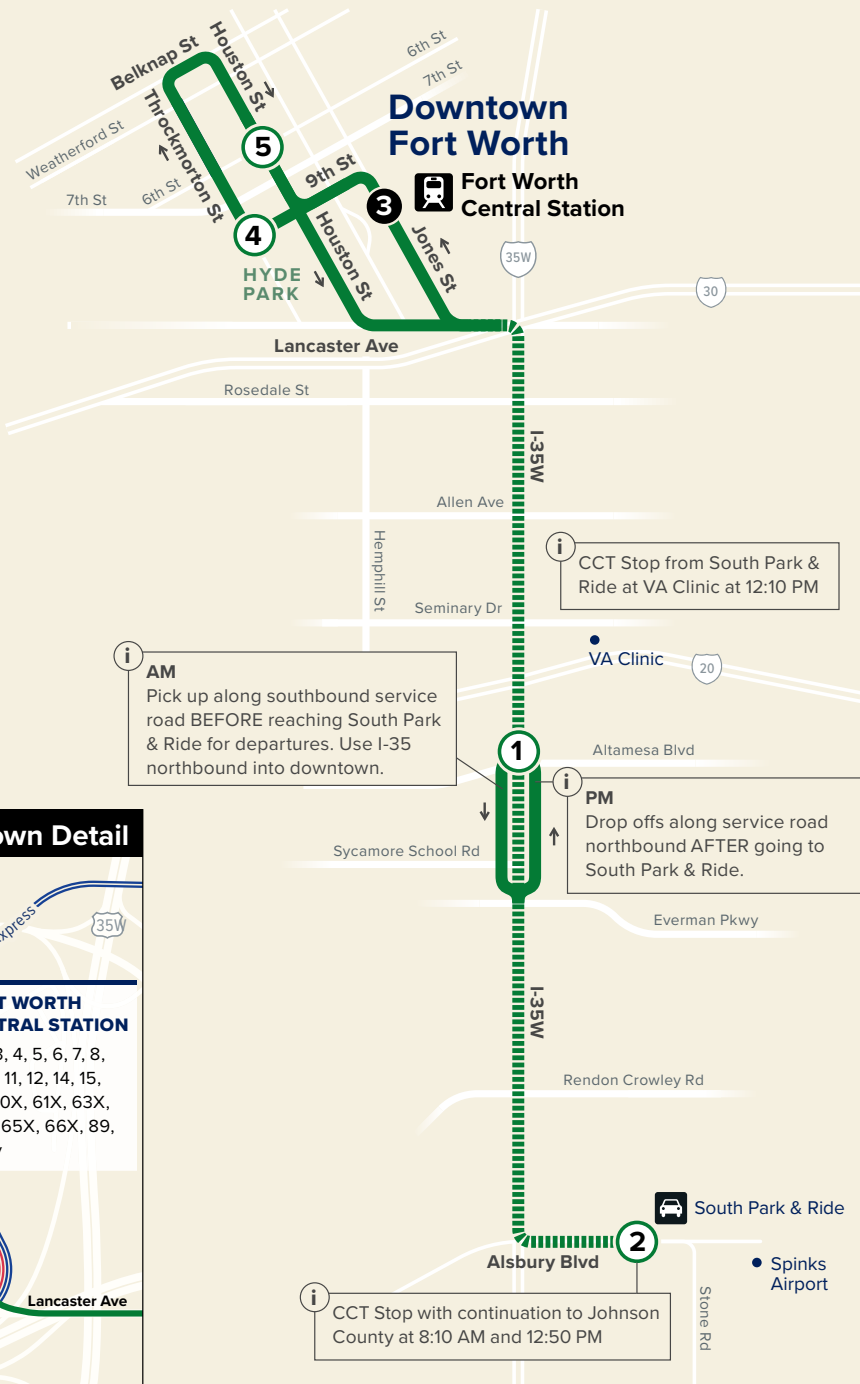

## South Park & Ride Xpress

### Map Key

	Route Line
	Non-Stop Service
	Scheduled Timepoint
	Transfer Center
	Transfer to other buses
	Rail Station
	Park & Ride

### To Downtown

I-35W at Altamesa Blvd	South Park & Ride	Fort Worth Central Station	Hyde Park	6th & Houston
<b>1</b>	<b>2</b>	<b>3</b>	<b>4</b>	<b>5</b>
5:28	5:40	6:00	6:09	6:15
6:05	6:20	6:50	6:54	7:00
6:30	6:45	7:15	7:19	7:25
6:51	7:05	7:35	7:39	7:45
—	*11:55	*12:25	—	—

### From Downtown

Hyde Park	6th & Houston	Fort Worth Central Station	South Park & Ride	I-35W at Altamesa Blvd
<b>4</b>	<b>5</b>	<b>3</b>	<b>2</b>	<b>1</b>
—	—	*7:50	*8:10	—
—	—	*12:30	*12:50	—
4:01	4:10	4:15	4:40	4:51
4:44	4:53	5:00	5:23	5:34
5:16	5:25	5:30	5:55	6:06
6:15	6:25	6:30	6:55	7:06