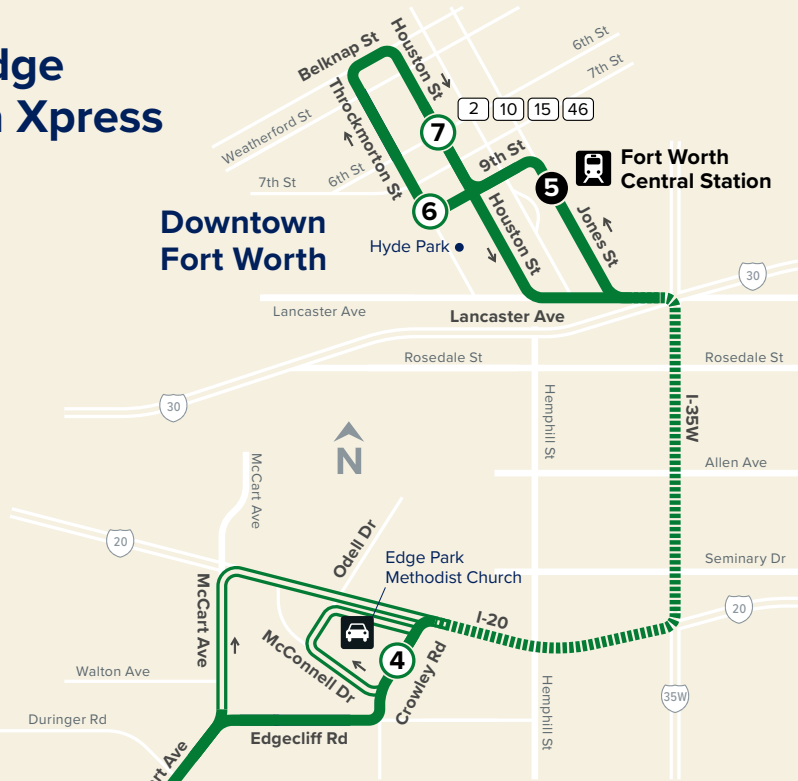

66X

Candleridge Altamesa Xpress

Map Key

-  Route Line
-  Non-Stop Service
-  AM-Only Service
-  Scheduled Timepoint
-  Transfer Center
-  Transfer to other buses
-  Rail Station
-  Park & Ride

Downtown Fort Worth

Effective
May 5, 2019

Weekdays

To Downtown

McCart & Cleburne Rd	Hulen & Sycamore School Rd	Altamesa & McCart	Edge Park Park & Ride	Fort Worth Central Station	Hyde Park	6th & Houston
①	②	③	④	⑤	⑥	⑦
6:00	6:05	6:15	6:22	6:50	6:54	7:00
6:45	6:50	7:00	7:07	7:35	7:39	7:45

From Downtown

Hyde Park	6th & Houston	Fort Worth Central Station	Edge Park Park & Ride	Altamesa & McCart	McCart & Cleburne Rd	Hulen & Sycamore School Rd
⑥	⑦	⑤	④	③	①	②
4:31	4:40	4:47	5:11	5:17	5:20	5:27
5:06	5:15	5:20	5:43	5:50	5:53	6:00

PM trips end at Church of Christ P&R - 5:35pm & 6:08pm

Route 66X has no service on Weekends or Major Holidays

AM Times

PM Times