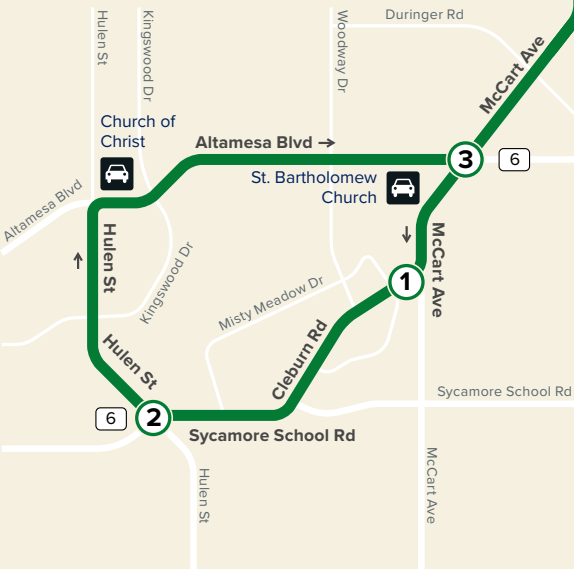

66X

Candleridge Altamesa Xpress

Map Key

-  Route Line
-  Non-Stop Service
-  AM-Only Service
-  Scheduled Timepoint
-  Transfer Center
-  Transfer to other buses
-  Rail Station
-  Park & Ride

Downtown Fort Worth

Effective
May 5, 2019

Weekdays

To Downtown

McCart & Cleburne Rd	Hulen & Sycamore School Rd	Altamesa & McCart	Edge Park Park & Ride	Fort Worth Central Station	Hyde Park	6th & Houston
①	②	③	④	⑤	⑥	⑦
6:00	6:05	6:15	6:22	6:50	6:54	7:00
6:45	6:50	7:00	7:07	7:35	7:39	7:45

From Downtown

Hyde Park	6th & Houston	Fort Worth Central Station	Edge Park Park & Ride	Altamesa & McCart	McCart & Cleburne Rd	Hulen & Sycamore School Rd
⑥	⑦	⑤	④	③	①	②
4:31	4:40	4:47	5:11	5:17	5:20	5:27
5:06	5:15	5:20	5:43	5:50	5:53	6:00

PM trips end at Church of Christ P&R - 5:35pm & 6:08pm

Route 66X has no service on Weekends or Major Holidays

AM Times

PM Times