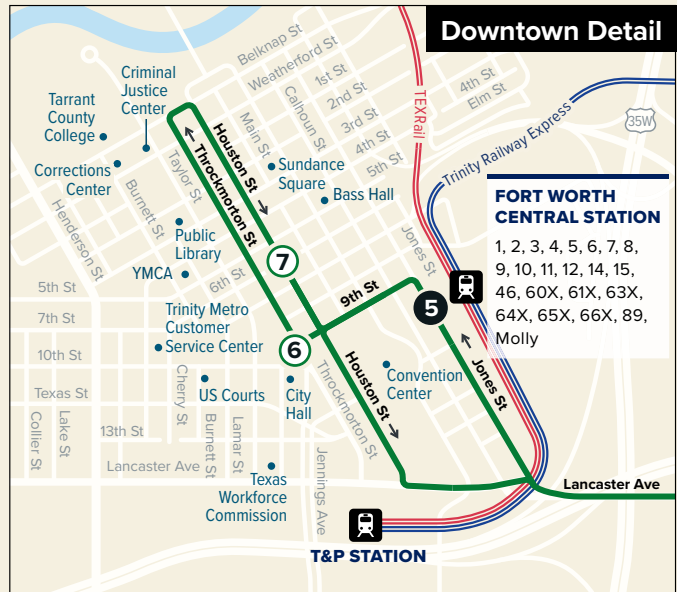

66X

Candleridge Altamesa Xpress

Map Key

-  Route Line
-  Non-Stop Service
-  AM-Only Service
-  Scheduled Timepoint
-  Transfer Center
-  Transfer to other buses
-  Rail Station
-  Park & Ride

Downtown Fort Worth

Effective
May 5, 2019

Weekdays

To Downtown

McCart & Cleburne Rd	Hulen & Sycamore School Rd	Altamesa & McCart	Edge Park Park & Ride	Fort Worth Central Station	Hyde Park	6th & Houston
①	②	③	④	⑤	⑥	⑦
6:00	6:05	6:15	6:22	6:50	6:54	7:00
6:45	6:50	7:00	7:07	7:35	7:39	7:45

From Downtown

Hyde Park	6th & Houston	Fort Worth Central Station	Edge Park Park & Ride	Altamesa & McCart	McCart & Cleburne Rd	Hulen & Sycamore School Rd
⑥	⑦	⑤	④	③	①	②
4:31	4:40	4:47	5:11	5:17	5:20	5:27
5:06	5:15	5:20	5:43	5:50	5:53	6:00

PM trips end at Church of Christ P&R - 5:35pm & 6:08pm

Route 66X has no service on Weekends or Major Holidays

AM Times

PM Times