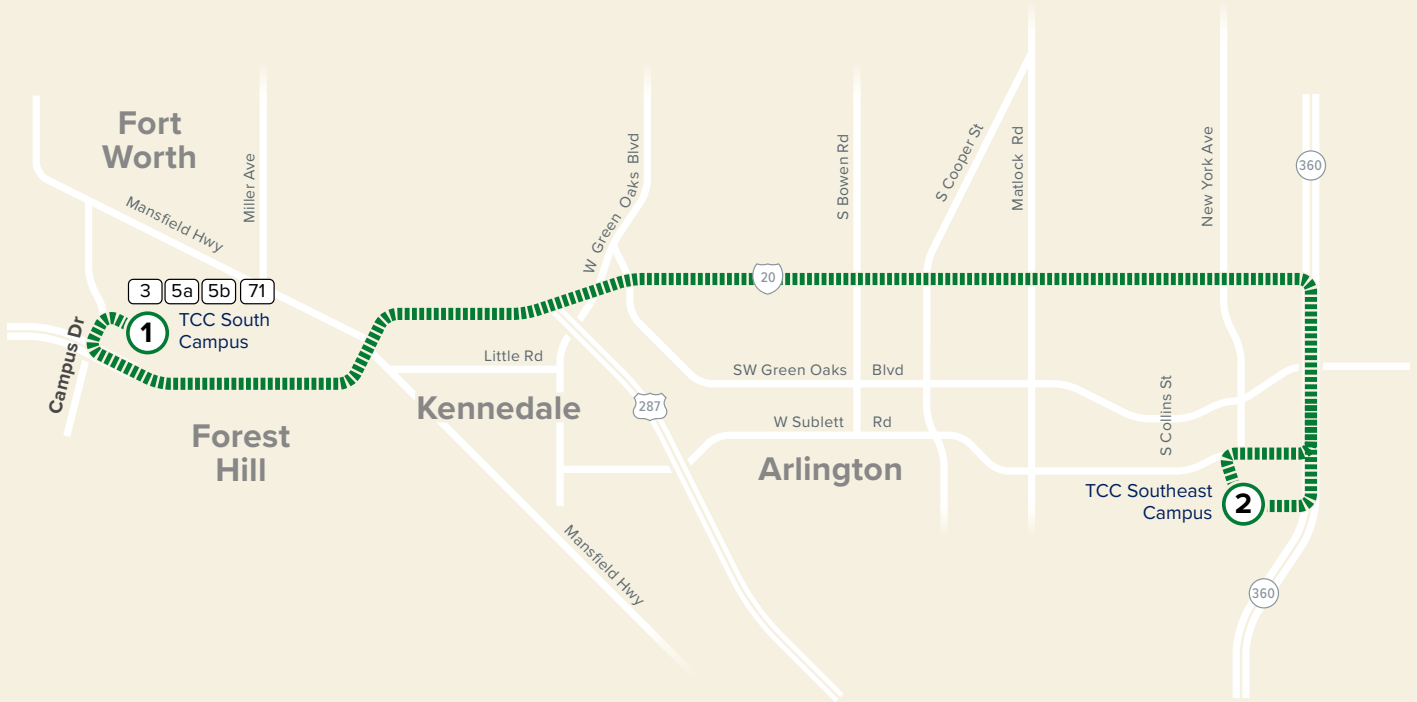

67X

TCC Southeast Campus Xpress

Map Key

-  Non-Stop Service
-  Scheduled Timepoint
-  Transfer to other buses

Purchase passes or track your bus with our mobile apps

800 Cherry Street
Fort Worth, Texas 76102
Customer Care: (817) 215-8600
RIDETRINITYMETRO.org | @TrinityMetro

Effective
May 5, 2019

Weekdays

Eastbound

TCC South Campus TCC Southeast Campus

5:35	6:10
7:05	7:40
8:35	9:10
10:05	10:40
11:35	12:10
1:05	1:40
2:35	3:10
4:05	4:40
5:35	6:10
7:05	7:40
8:25	8:55

Westbound

TCC Southeast Campus TCC South Campus

6:25	6:55
7:55	8:25
9:25	9:55
10:55	11:25
12:25	12:55
1:55	2:25
3:25	3:55
4:55	5:25
6:25	6:55
7:55	8:25
8:55	9:25

Route 67X has no service on Weekends or Major Holidays

AM Times

PM Times

Purchase passes or track your bus with our mobile apps