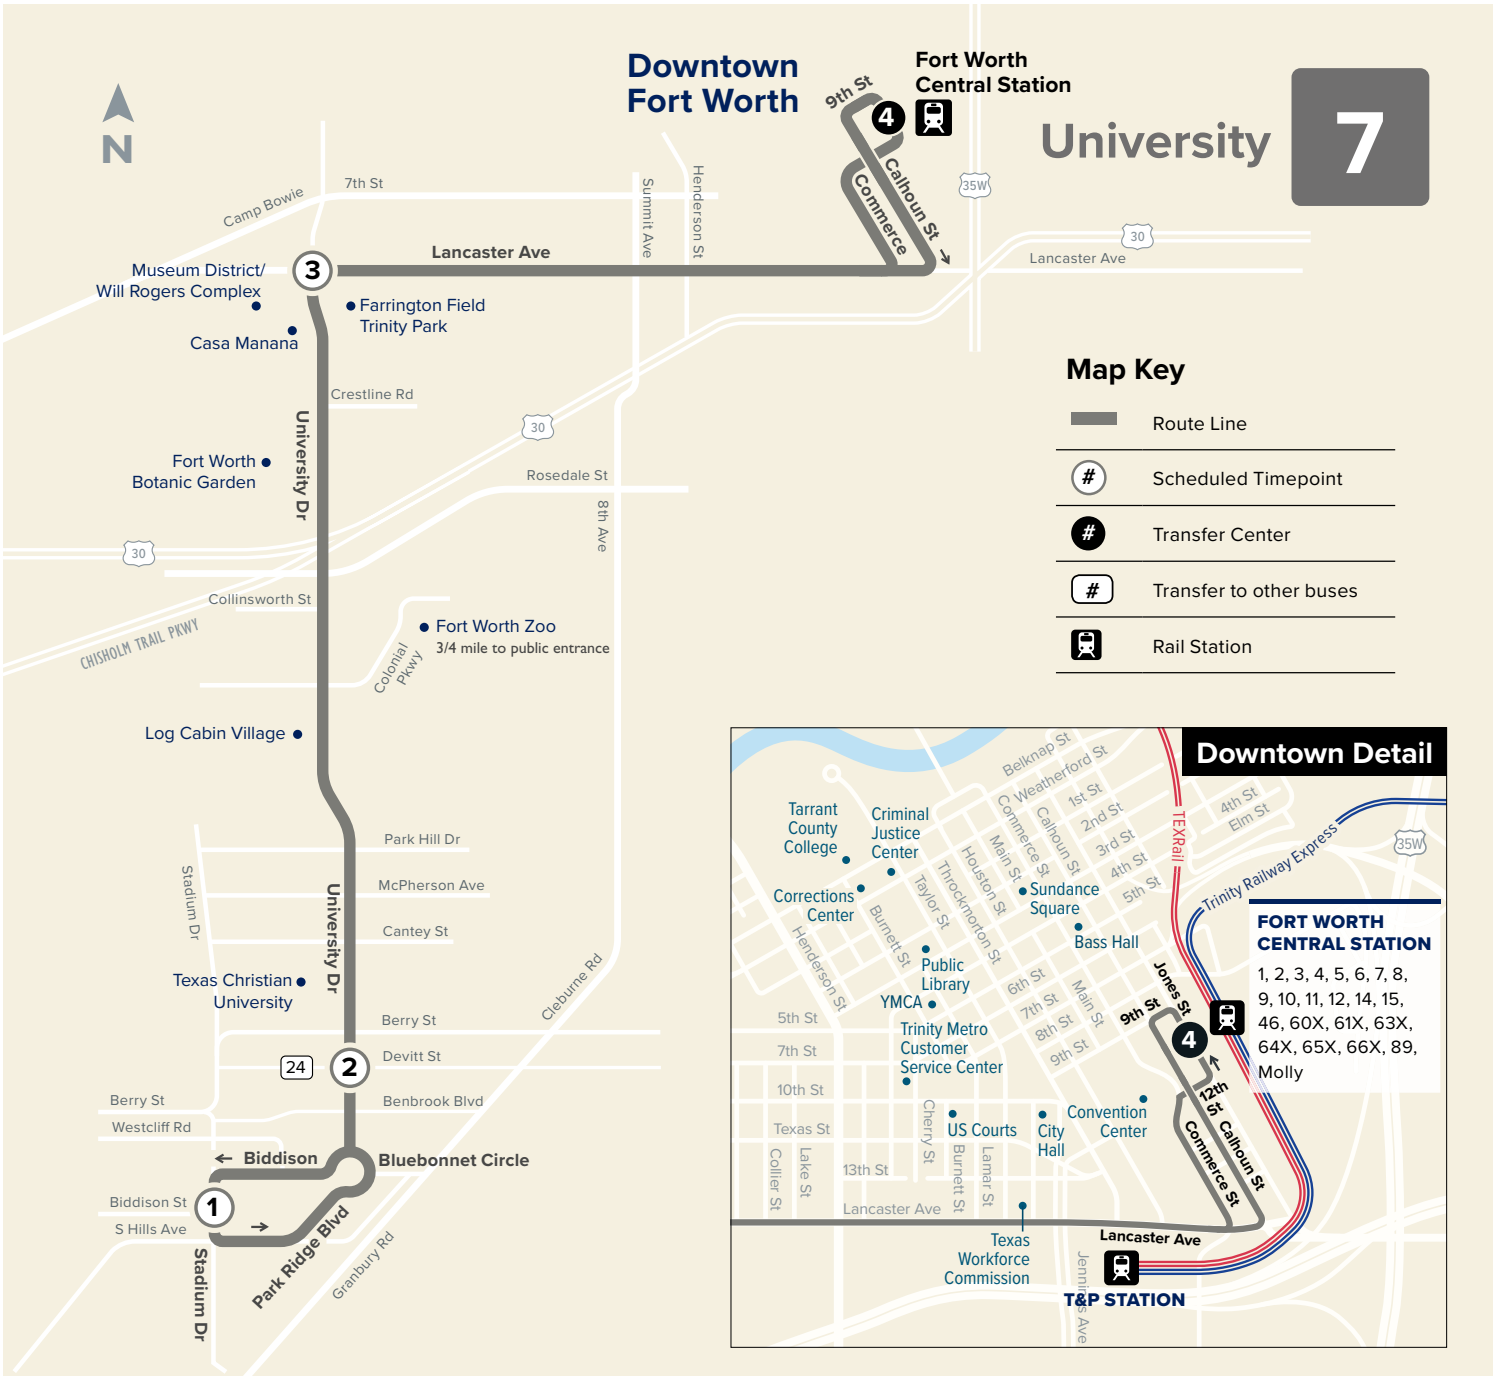

# Downtown Fort Worth

Fort Worth Central Station

### Map Key

- Route Line
- Scheduled Timepoint
- Transfer Center
- Transfer to other buses
- Rail Station

### To Downtown

S Hills & Harwen Ter	University & Devitt	University & Lancaster	Fort Worth Central Station
①	②	③	④
7:45	7:47	8:00	8:15
8:45	8:47	9:00	9:15
9:45	9:47	10:00	10:15
10:45	10:47	11:00	11:15
11:45	11:47	12:00	12:15
12:45	12:47	1:00	1:15
1:45	1:47	2:00	2:15
2:45	2:47	3:00	3:15
3:45	3:47	4:00	4:15
4:45	4:47	5:00	5:15
5:45	5:47	6:00	6:15
6:45	6:47	7:00	7:15

### From Downtown

Fort Worth Central Station	University & Lancaster	University & Berry	S Hills & Harwen Ter
④	③	②	①
8:15	8:26	8:38	8:45
9:15	9:26	9:38	9:45
10:15	10:26	10:38	10:45
11:15	11:26	11:38	11:45
12:15	12:26	12:38	12:45
1:15	1:26	1:38	1:45
2:15	2:26	2:38	2:45
3:15	3:26	3:38	3:45
4:15	4:26	4:38	4:45
5:15	5:26	5:38	5:45
6:15	6:26	6:38	6:45
7:15	7:26	7:38	7:45