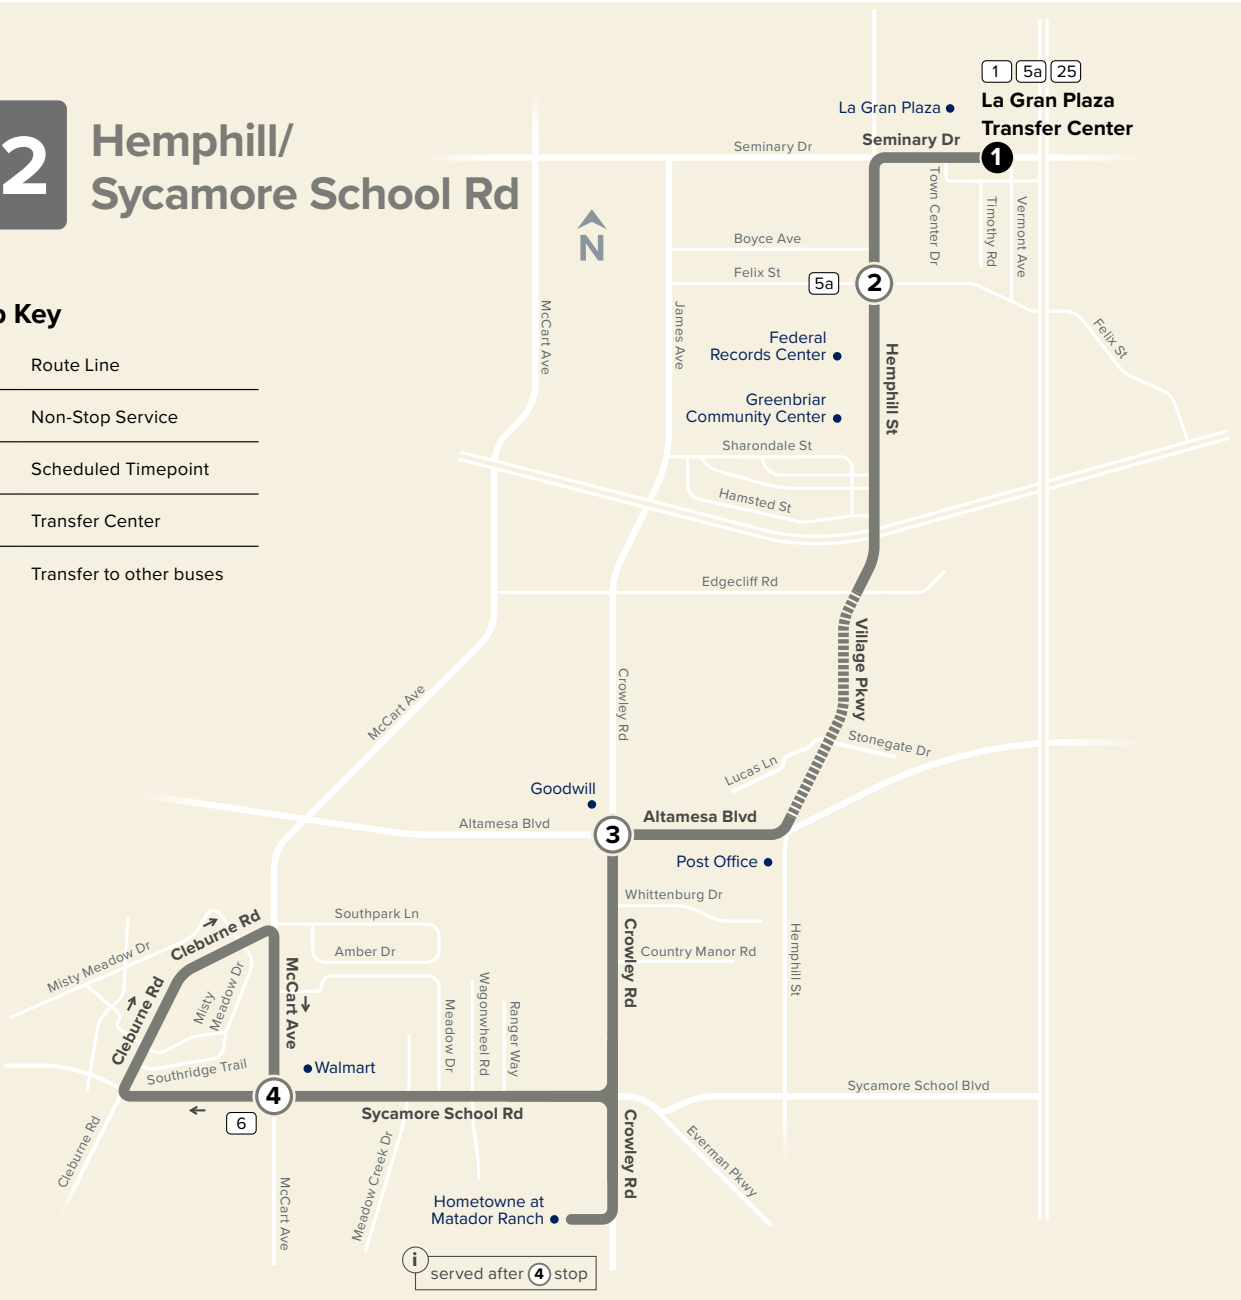

# 72 Hemphill/ Sycamore School Rd

- Map Key**
-  Route Line
  -  Non-Stop Service
  -  Scheduled Timepoint
  -  Transfer Center
  -  Transfer to other buses

 served after 4 stop

### To La Gran Plaza

Sycamore School & McCart	Altamesa & Crowley	Felix & Hemphill	La Gran Plaza Transfer Center
④	③	②	①
7:12	7:30	7:37	7:45
8:12	8:30	8:37	8:45
9:12	9:30	9:37	9:45
10:12	10:30	10:37	10:45
11:12	11:30	11:37	11:45
12:12	12:30	12:37	12:45
1:12	1:30	1:37	1:45
2:12	2:30	2:37	2:45
3:12	3:30	3:37	3:45
4:12	4:30	4:37	4:45
5:12	5:30	5:37	5:45
6:12	6:30	6:37	6:45
7:12	7:30	7:37	7:45
8:12	8:30	8:37	8:45

### From La Gran Plaza

La Gran Plaza Transfer Center	Felix & Hemphill	Altamesa & Crowley	Sycamore School & McCart
①	②	③	④
6:45	6:48	6:57	7:10
7:45	7:48	7:57	8:10
8:45	8:48	8:57	9:10
9:45	9:48	9:57	10:10
10:45	10:48	10:57	11:10
11:45	11:48	11:57	12:10
12:45	12:48	12:57	1:10
1:45	1:48	1:57	2:10
2:45	2:48	2:57	3:10
3:45	3:48	3:57	4:10
4:45	4:48	4:57	5:10
5:45	5:48	5:57	6:10
6:45	6:48	6:57	7:10
7:45	7:48	7:57	8:10